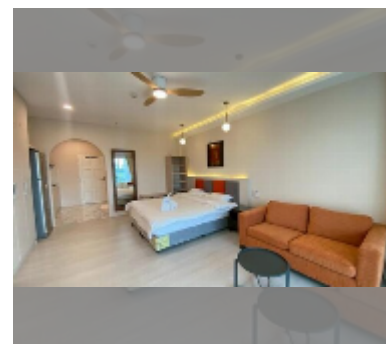

Condo for sale studio 48 m² in View Talay 5, Pattaya

฿ 2,790,000

UNIT PARAMETERS:

UID	FS-241184
quota	company ownership
type	studio
size	48m²
floor	6
view	city view

PROJECT PARAMETERS:

district	Thappraya
buildings	2
floors	22
built in	2007
maintenance	฿ 11,520/year

FACILITIES:

General information: highrise, meters to beach: 150, minutes to beach: 3, open parking, covered parking.

Swimming pool: swimming pool.

Other: reception, CCTV, security, minimart, laundry, room service.