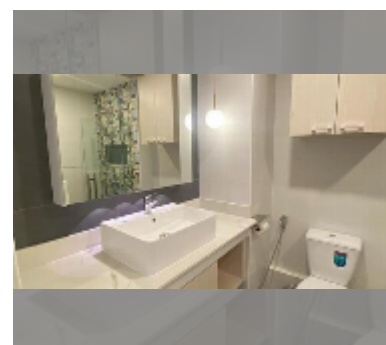

Condo for sale studio 48 m² in View Talay 5, Pattaya

฿ 2,790,000

UNIT PARAMETERS:

UID	FS-241184
quota	company ownership
type	studio
size	48m ²
floor	6
view	city view

PROJECT PARAMETERS:

district	Thappraya
buildings	2
floors	22
built in	2007
maintenance	฿ 11,520/year

FACILITIES:

General information: highrise, meters to beach: 150, minutes to beach: 3, open parking, covered parking.

Swimming pool: swimming pool.

Other: reception, CCTV, security, minimart, laundry, room service.