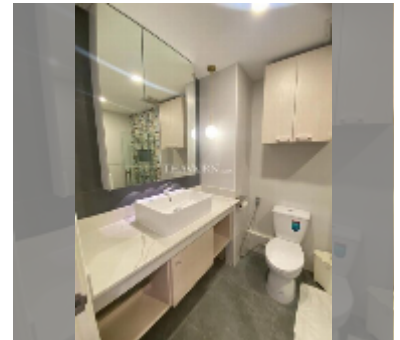

Condo for sale studio 48 m² in View Talay 5, Pattaya

฿ 2,790,000

UNIT PARAMETERS:

UID	FS-241184
quota	company ownership
type	studio
size	48m ²
floor	6
view	city view

PROJECT PARAMETERS:

district	Thappraya
buildings	2
floors	22
built in	2007
maintenance	฿ 11,520/year

FACILITIES:

General information: highrise, meters to beach: 150, minutes to beach: 3, open parking, covered parking.

Swimming pool: swimming pool.

Other: reception, CCTV, security, minimart, laundry, room service.