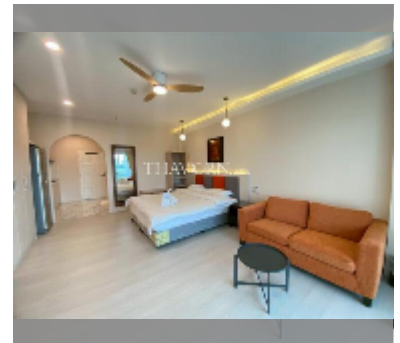

Condo for sale studio 48 m² in View Talay 5, Pattaya

฿ 2,790,000

UNIT PARAMETERS:

UID	FS-241184
quota	company ownership
type	studio
size	48m²
floor	6
view	city view

PROJECT PARAMETERS:

district	Thappraya
buildings	2
floors	22
built in	2007
maintenance	฿ 11,520/year

FACILITIES:

General information: highrise, meters to beach: 150, minutes to beach: 3, open parking, covered parking.

Swimming pool: swimming pool.

Other: reception, CCTV, security, minimart, laundry, room service.