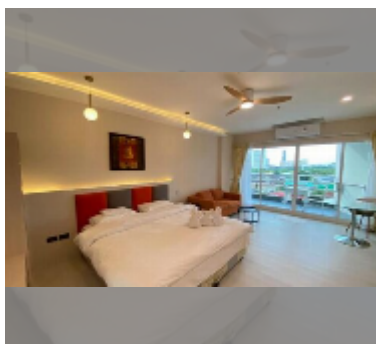

Condo for sale studio 48 m² in View Talay 5, Pattaya

฿ 2,790,000

UNIT PARAMETERS:

UID	FS-241184
quota	company ownership
type	studio
size	48m ²
floor	6
view	city view

PROJECT PARAMETERS:

district	Thappraya
buildings	2
floors	22
built in	2007
maintenance	฿ 11,520/year

FACILITIES:

General information: highrise, meters to beach: 150, minutes to beach: 3, open parking, covered parking.

Swimming pool: swimming pool.

Other: reception, CCTV, security, minimart, laundry, room service.