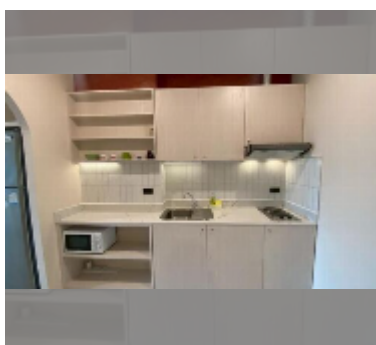

Condo for sale studio 48 m² in View Talay 5, Pattaya

฿ 2,790,000

UNIT PARAMETERS:

UID	FS-241184
quota	company ownership
type	studio
size	48m²
floor	6
view	city view

PROJECT PARAMETERS:

district	Thappraya
buildings	2
floors	22
built in	2007
maintenance	฿ 11,520/year

FACILITIES:

General information: highrise, meters to beach: 150, minutes to beach: 3, open parking, covered parking.

Swimming pool: swimming pool.

Other: reception, CCTV, security, minimart, laundry, room service.