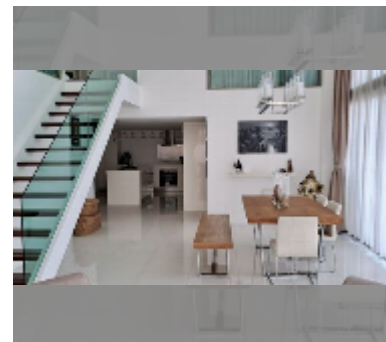

Condo for sale 4 bedroom 235 m² in The Sanctuary, Pattaya

฿ 17,400,000

UNIT PARAMETERS:

UID	FS-241181
quota	foreign quota
type	4 bedroom
size	235m²
floor	7
view	sea view

equipment: furniture, kitchen appliances, air conditioner, television, refrigerator

PROJECT PARAMETERS:

district	Wongamat
buildings	5
floors	8
built in	2009
maintenance	B 98,700/year

FACILITIES:

General information: boutique, underground parking.

Swimming pool: swimming pool.

Chill zone: chill zone, garden.

Health zone: gym, sauna.

Other: lobby, kids playgarden, CCTV, security, minimart.