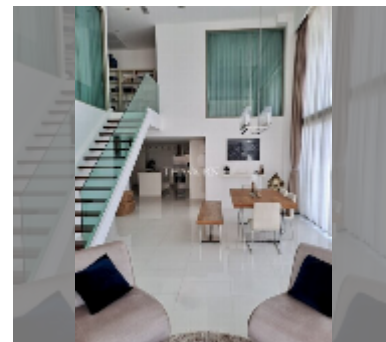

Condo for sale 4 bedroom 235 m² in The Sanctuary, Pattaya

฿ 17,400,000

UNIT PARAMETERS:

UID	FS-241181
quota	foreign quota
type	4 bedroom
size	235m²
floor	7
view	sea view
equipment: furniture, kitchen appliances, air conditioner, television, refrigerator	

PROJECT PARAMETERS:

district	Wongamat
buildings	5
floors	8
built in	2009
maintenance	฿ 98,700/year

FACILITIES:

General information: boutique, underground parking.

Swimming pool: swimming pool.

Chill zone: chill zone, garden.

Health zone: gym, sauna.

Other: lobby, kids playgarden, CCTV, security, minimart.