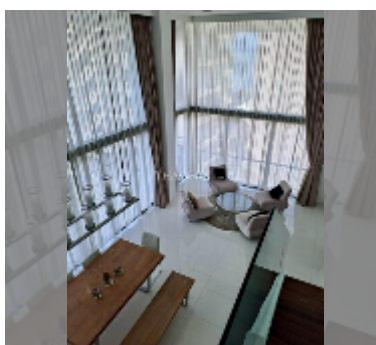

## Condo for sale 4 bedroom 235 m<sup>2</sup> in The Sanctuary, Pattaya

**฿ 17,400,000**

**UNIT PARAMETERS:**

UID	FS-241181
quota	foreign quota
type	4 bedroom
size	235m <sup>2</sup>
floor	7
view	sea view
equipment: furniture, kitchen appliances, air conditioner, television, refrigerator	

Health zone: gym, sauna.

Other: lobby, kids playgarden, CCTV, security, minimart.

[details](#)