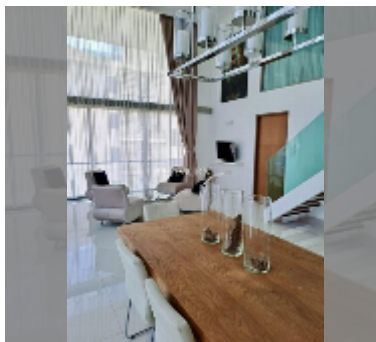

## Condo for sale 4 bedroom 235 m<sup>2</sup> in The Sanctuary, Pattaya

**฿ 17,400,000**

**UNIT PARAMETERS:**

UID	FS-241181
quota	foreign quota
type	4 bedroom
size	235m <sup>2</sup>
floor	7
view	sea view
equipment: furniture, kitchen appliances, air conditioner, television, refrigerator	

Health zone: gym, sauna.

Other: lobby, kids playgarden, CCTV, security, minimart.

[details](#)