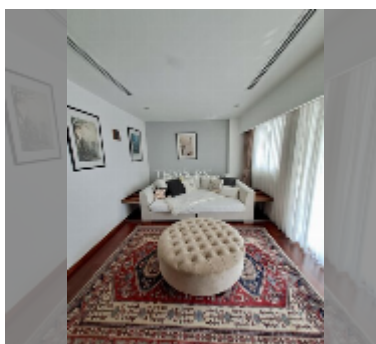

Condo for sale 4 bedroom 235 m² in The Sanctuary, Pattaya

฿ 17,400,000

UNIT PARAMETERS:

UID	FS-241181
quota	foreign quota
type	4 bedroom
size	235m²
floor	7
view	sea view
equipment: furniture, kitchen appliances, air conditioner, television, refrigerator	

PROJECT PARAMETERS:

district	Wongamat
buildings	5
floors	8
built in	2009
maintenance	฿ 98,700/year

FACILITIES:

General information: boutique, underground parking.

Swimming pool: swimming pool.

Chill zone: chill zone, garden.

Health zone: gym, sauna.

Other: lobby, kids playgarden, CCTV, security, minimart.