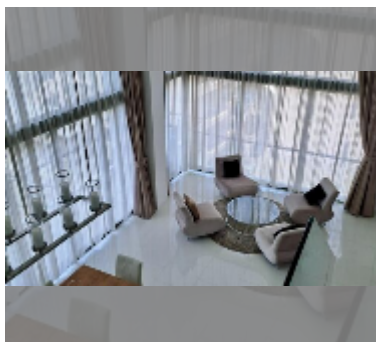

Condo for sale 4 bedroom 235 m² in The Sanctuary, Pattaya

฿ 17,400,000

UNIT PARAMETERS:

UID	FS-241181
quota	foreign quota
type	4 bedroom
size	235m ²
floor	7
view	sea view

equipment: furniture, kitchen appliances, air conditioner, television, refrigerator

Health zone: gym, sauna.

Other: lobby, kids playgarden, CCTV, security, minimart.

details