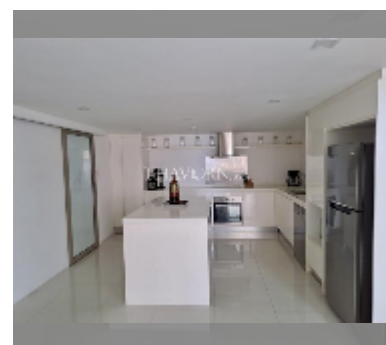

Condo for sale 4 bedroom 235 m² in The Sanctuary, Pattaya

฿ 17,400,000

UNIT PARAMETERS:

UID	FS-241181
quota	foreign quota
type	4 bedroom
size	235m²
floor	7
view	sea view
equipment: furniture, kitchen appliances, air conditioner, television, refrigerator	

PROJECT PARAMETERS:

district	Wongamat
buildings	5
floors	8
built in	2009
maintenance	฿ 98,700/year

FACILITIES:

General information: boutique, underground parking.

Swimming pool: swimming pool.

Chill zone: chill zone, garden.

Health zone: gym, sauna.

Other: lobby, kids playgarden, CCTV, security, minimart.