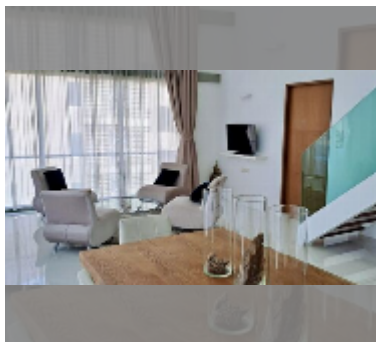

Condo for sale 4 bedroom 235 m² in The Sanctuary, Pattaya

฿ 17,400,000

UNIT PARAMETERS:

UID	FS-241181
quota	foreign quota
type	4 bedroom
size	235m ²
floor	7
view	sea view

equipment: furniture, kitchen appliances, air conditioner, television, refrigerator

Health zone: gym, sauna.

Other: lobby, kids playgarden, CCTV, security, minimart.

details