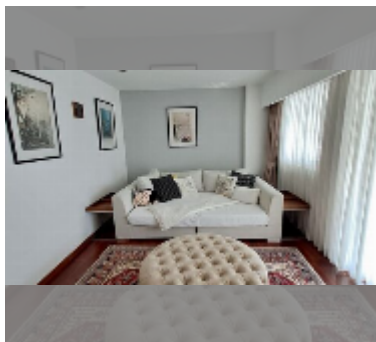

Condo for sale 4 bedroom 235 m² in The Sanctuary, Pattaya

฿ 17,400,000

UNIT PARAMETERS:

UID	FS-241181
quota	foreign quota
type	4 bedroom
size	235m²
floor	7
view	sea view

equipment: furniture, kitchen appliances, air conditioner, television, refrigerator

PROJECT PARAMETERS:

district	Wongamat
buildings	5
floors	8
built in	2009
maintenance	B 98,700/year

FACILITIES:

General information: boutique, underground parking.

Swimming pool: swimming pool.

Chill zone: chill zone, garden.

Health zone: gym, sauna.

Other: lobby, kids playgarden, CCTV, security, minimart.