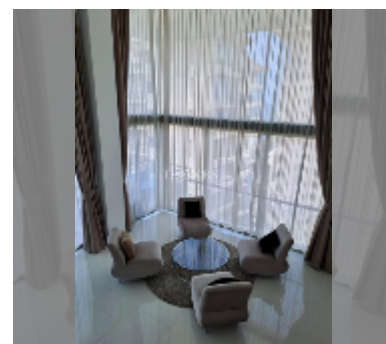

## Condo for sale 4 bedroom 235 m<sup>2</sup> in The Sanctuary, Pattaya

**฿ 17,400,000**

**UNIT PARAMETERS:**

UID	FS-241181
quota	foreign quota
type	4 bedroom
size	235m <sup>2</sup>
floor	7
view	sea view
equipment: furniture, kitchen appliances, air conditioner, television, refrigerator	

Health zone: gym, sauna.

Other: lobby, kids playgarden, CCTV, security, minimart.

[details](#)