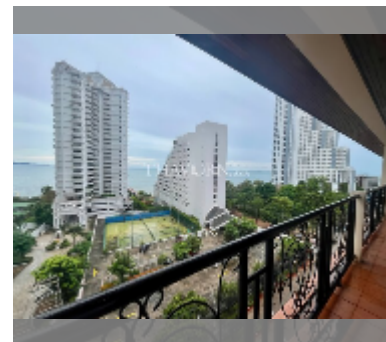

Condo for sale 3 bedroom 205 m² in Nova Mirage, Pattaya

฿ 9,170,000

UNIT PARAMETERS:

UID	FS-241179
quota	company ownership
type	3 bedroom
size	205m²
floor	7
view	sea view
equipment: furniture, kitchen appliances, air conditioner, television, refrigerator	

PROJECT PARAMETERS:

district	Wongamat
buildings	3
floors	8
built in	2007
maintenance	฿ 73,800/year

FACILITIES:

General information: resort, meters to beach: 50, minutes to beach: 3, open parking.

Swimming pool: swimming pool, kids pool.

Chill zone: garden.

Health zone: gym.

Other: games room, CCTV, security, minimart.