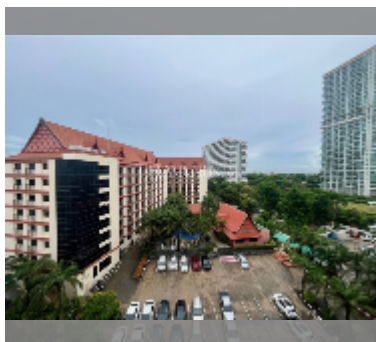

Condo for sale 3 bedroom 205 m² in Nova Mirage, Pattaya

฿ 9,170,000

UNIT PARAMETERS:

| | |
|---|-------------------|
| UID | FS-241179 |
| quota | company ownership |
| type | 3 bedroom |
| size | 205m ² |
| floor | 7 |
| view | sea view |
| equipment: furniture, kitchen appliances, air conditioner, television, refrigerator | |

Swimming pool: swimming pool, kids pool.

Chill zone: garden.

Health zone: gym.

Other: games room, CCTV, security, minimart.

details