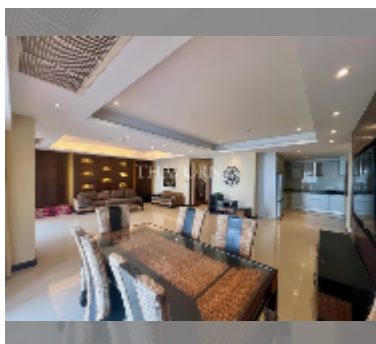

Condo for sale 3 bedroom 205 m² in Nova Mirage, Pattaya

฿ 9,170,000

UNIT PARAMETERS:

UID	FS-241179
quota	company ownership
type	3 bedroom
size	205m²
floor	7
view	sea view
equipment: furniture, kitchen appliances, air conditioner, television, refrigerator	

PROJECT PARAMETERS:

district	Wongamat
buildings	3
floors	8
built in	2007
maintenance	฿ 73,800/year

FACILITIES:

General information: resort, meters to beach: 50, minutes to beach: 3, open parking.

Swimming pool: swimming pool, kids pool.

Chill zone: garden.

Health zone: gym.

Other: games room, CCTV, security, minimart.