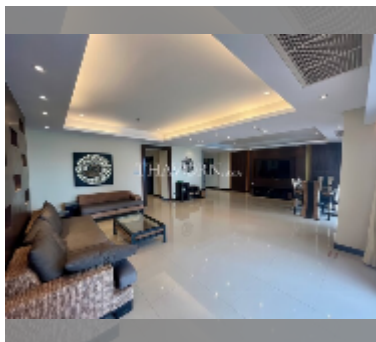

Condo for sale 3 bedroom 205 m² in Nova Mirage, Pattaya

฿ 9,170,000

UNIT PARAMETERS:

UID	FS-241179
quota	company ownership
type	3 bedroom
size	205m²
floor	7
view	sea view
equipment: furniture, kitchen appliances, air conditioner, television, refrigerator	

PROJECT PARAMETERS:

district	Wongamat
buildings	3
floors	8
built in	2007
maintenance	฿ 73,800/year

FACILITIES:

General information: resort, meters to beach: 50, minutes to beach: 3, open parking.

Swimming pool: swimming pool, kids pool.

Chill zone: garden.

Health zone: gym.

Other: games room, CCTV, security, minimart.