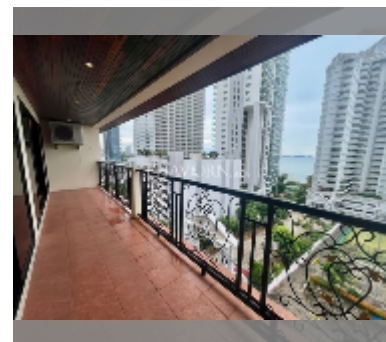

Condo for sale 3 bedroom 205 m² in Nova Mirage, Pattaya

฿ 9,170,000

UNIT PARAMETERS:

UID	FS-241179
quota	company ownership
type	3 bedroom
size	205m²
floor	7
view	sea view
equipment: furniture, kitchen appliances, air conditioner, television, refrigerator	

PROJECT PARAMETERS:

district	Wongamat
buildings	3
floors	8
built in	2007
maintenance	฿ 73,800/year

FACILITIES:

General information: resort, meters to beach: 50, minutes to beach: 3, open parking.

Swimming pool: swimming pool, kids pool.

Chill zone: garden.

Health zone: gym.

Other: games room, CCTV, security, minimart.