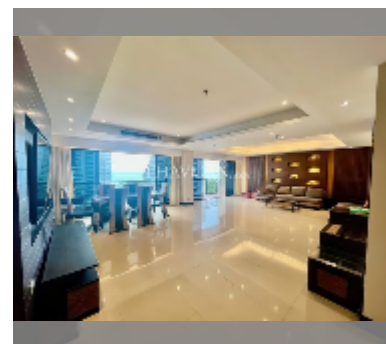

Condo for sale 3 bedroom 205 m² in Nova Mirage, Pattaya

฿ 9,170,000

UNIT PARAMETERS:

| | |
|---|-------------------|
| UID | FS-241179 |
| quota | company ownership |
| type | 3 bedroom |
| size | 205m ² |
| floor | 7 |
| view | sea view |
| equipment: furniture, kitchen appliances, air conditioner, television, refrigerator | |

Swimming pool: swimming pool, kids pool.

Chill zone: garden.

Health zone: gym.

Other: games room, CCTV, security, minimart.

details