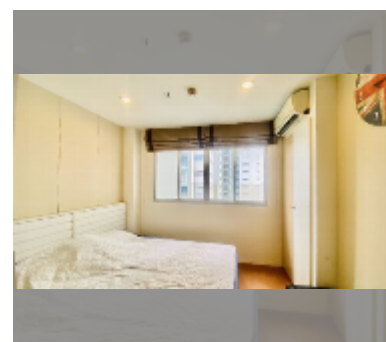

Condo for sale studio 23 m² in Lumpini Condo Town North Pattaya - Sukhumvit, Pattaya

฿ 1,120,000

UNIT PARAMETERS:

UID	FS-241178
quota	thai quota
type	studio
size	23m²
floor	10
view	pool view
equipment: furniture, air conditioner, television, refrigerator	

PROJECT PARAMETERS:

district	Wongamat
buildings	2
floors	32
built in	2013

FACILITIES:

General information: highrise, multy-level parking.

Swimming pool: swimming pool.

Chill zone: chill zone, garden.

Health zone: gym.

Other: reception, lobby, clubhouse, kids playgarden, CCTV, security, minimart.