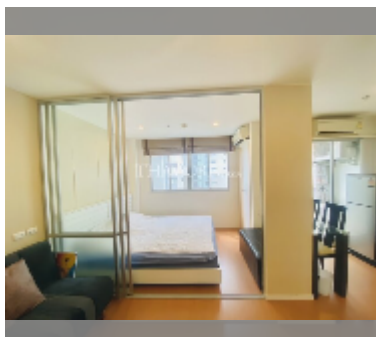

Condo for sale studio 23 m² in Lumpini Condo Town North Pattaya - Sukhumvit, Pattaya

฿ 1,120,000

UNIT PARAMETERS:

UID	FS-241178
quota	thai quota
type	studio
size	23m²
floor	10
view	pool view
equipment: furniture, air conditioner, television, refrigerator	

PROJECT PARAMETERS:

district	Wongamat
buildings	2
floors	32
built in	2013

FACILITIES:

General information: highrise, multy-level parking.

Swimming pool: swimming pool.

Chill zone: chill zone, garden.

Health zone: gym.

Other: reception, lobby, clubhouse, kids playgarden, CCTV, security, minimart.