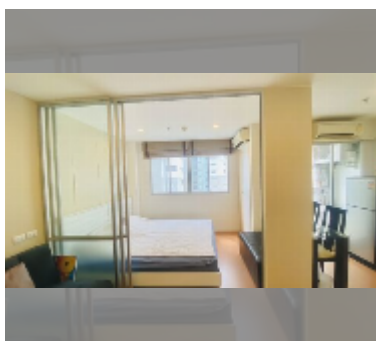

Condo for sale studio 23 m² in Lumpini Condo Town North Pattaya - Sukhumvit, Pattaya

฿ 1,120,000

UNIT PARAMETERS:

UID	FS-241178
quota	thai quota
type	studio
size	23m²
floor	10
view	pool view
equipment: furniture, air conditioner, television, refrigerator	

PROJECT PARAMETERS:

district	Wongamat
buildings	2
floors	32
built in	2013

FACILITIES:

General information: highrise, multy-level parking.

Swimming pool: swimming pool.

Chill zone: chill zone, garden.

Health zone: gym.

Other: reception, lobby, clubhouse, kids playgarden, CCTV, security, minimart.