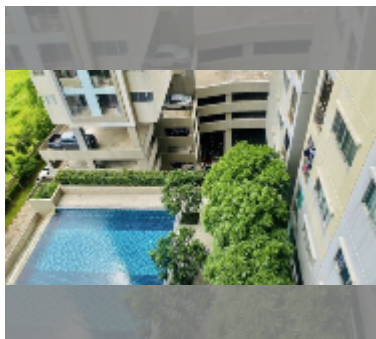

Condo for sale studio 23 m² in Lumpini Condo Town North Pattaya - Sukhumvit, Pattaya

฿ 1,120,000

UNIT PARAMETERS:

UID	FS-241178
quota	thai quota
type	studio
size	23m²
floor	10
view	pool view
equipment: furniture, air conditioner, television, refrigerator	

PROJECT PARAMETERS:

district	Wongamat
buildings	2
floors	32
built in	2013

FACILITIES:

General information: highrise, multy-level parking.

Swimming pool: swimming pool.

Chill zone: chill zone, garden.

Health zone: gym.

Other: reception, lobby, clubhouse, kids playgarden, CCTV, security, minimart.