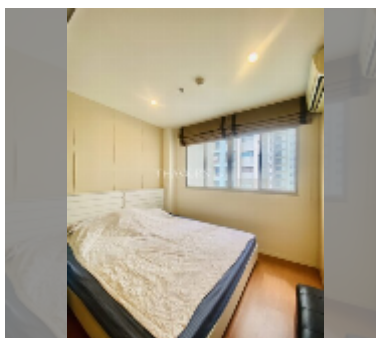

Condo for sale studio 23 m² in Lumpini Condo Town North Pattaya - Sukhumvit, Pattaya

฿ 1,120,000

UNIT PARAMETERS:

UID	FS-241178
quota	thai quota
type	studio
size	23m²
floor	10
view	pool view
equipment: furniture, air conditioner, television, refrigerator	

PROJECT PARAMETERS:

district	Wongamat
buildings	2
floors	32
built in	2013

FACILITIES:

General information: highrise, multy-level parking.

Swimming pool: swimming pool.

Chill zone: chill zone, garden.

Health zone: gym.

Other: reception, lobby, clubhouse, kids playgarden, CCTV, security, minimart.