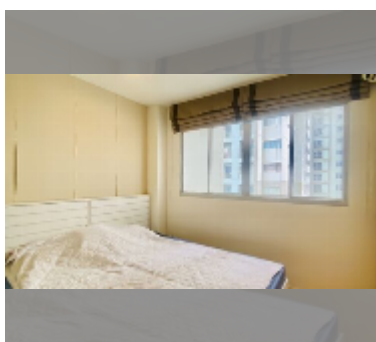

Condo for sale studio 23 m² in Lumpini Condo Town North Pattaya - Sukhumvit, Pattaya

฿ 1,120,000

UNIT PARAMETERS:

UID	FS-241178
quota	thai quota
type	studio
size	23m²
floor	10
view	pool view
equipment: furniture, air conditioner, television, refrigerator	

PROJECT PARAMETERS:

district	Wongamat
buildings	2
floors	32
built in	2013

FACILITIES:

General information: highrise, multy-level parking.

Swimming pool: swimming pool.

Chill zone: chill zone, garden.

Health zone: gym.

Other: reception, lobby, clubhouse, kids playgarden, CCTV, security, minimart.