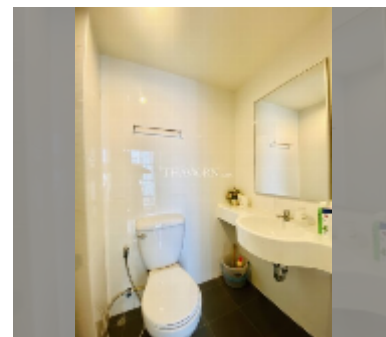

Condo for sale studio 23 m² in Lumpini Condo Town North Pattaya - Sukhumvit, Pattaya

฿ 1,120,000

UNIT PARAMETERS:

UID	FS-241178
quota	thai quota
type	studio
size	23m²
floor	10
view	pool view
equipment: furniture, air conditioner, television, refrigerator	

PROJECT PARAMETERS:

district	Wongamat
buildings	2
floors	32
built in	2013

FACILITIES:

General information: highrise, multy-level parking.

Swimming pool: swimming pool.

Chill zone: chill zone, garden.

Health zone: gym.

Other: reception, lobby, clubhouse, kids playgarden, CCTV, security, minimart.