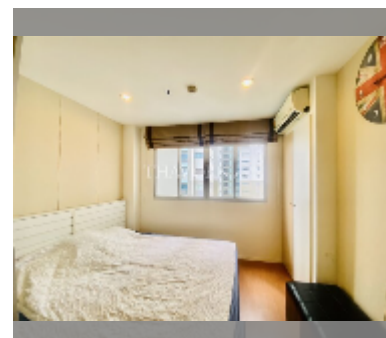

Condo for sale studio 23 m² in Lumpini Condo Town North Pattaya - Sukhumvit, Pattaya

฿ 1,120,000

UNIT PARAMETERS:

UID	FS-241178
quota	thai quota
type	studio
size	23m²
floor	10
view	pool view
equipment: furniture, air conditioner, television, refrigerator	

PROJECT PARAMETERS:

district	Wongamat
buildings	2
floors	32
built in	2013

FACILITIES:

General information: highrise, multy-level parking.

Swimming pool: swimming pool.

Chill zone: chill zone, garden.

Health zone: gym.

Other: reception, lobby, clubhouse, kids playgarden, CCTV, security, minimart.