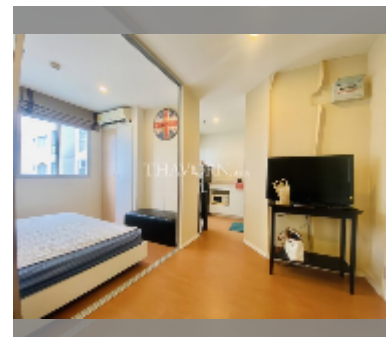

Condo for sale studio 23 m² in Lumpini Condo Town North Pattaya - Sukhumvit, Pattaya

฿ 1,120,000

UNIT PARAMETERS:

UID	FS-241178
quota	thai quota
type	studio
size	23m²
floor	10
view	pool view
equipment: furniture, air conditioner, television, refrigerator	

PROJECT PARAMETERS:

district	Wongamat
buildings	2
floors	32
built in	2013

FACILITIES:

General information: highrise, multy-level parking.

Swimming pool: swimming pool.

Chill zone: chill zone, garden.

Health zone: gym.

Other: reception, lobby, clubhouse, kids playgarden, CCTV, security, minimart.