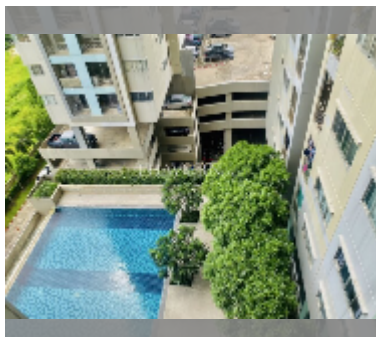

Condo for sale studio 23 m² in Lumpini Condo Town North Pattaya - Sukhumvit, Pattaya

฿ 1,120,000

UNIT PARAMETERS:

UID	FS-241178
quota	thai quota
type	studio
size	23m²
floor	10
view	pool view
equipment: furniture, air conditioner, television, refrigerator	

PROJECT PARAMETERS:

district	Wongamat
buildings	2
floors	32
built in	2013

FACILITIES:

General information: highrise, multy-level parking.

Swimming pool: swimming pool.

Chill zone: chill zone, garden.

Health zone: gym.

Other: reception, lobby, clubhouse, kids playgarden, CCTV, security, minimart.