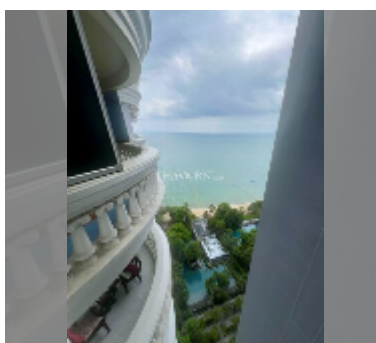

Condo for sale 1 bedroom 94 m² in Sky Beach, Pattaya

฿ 7,880,000

UNIT PARAMETERS:

UID	FS-241171
quota	foreign quota
type	1 bedroom
size	94m ²
floor	21
view	sea view

equipment: furniture, air conditioner, television, washing-machine, refrigerator

Health zone: gym.

Other: lobby, kids playgarden, CCTV, security, minimart, laundry.

[details](#)