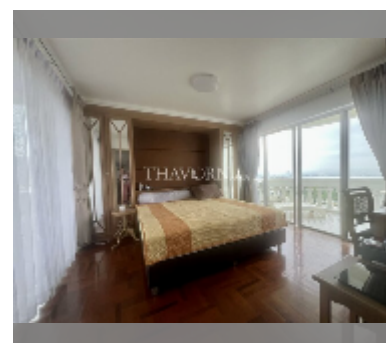

Condo for sale 1 bedroom 94 m² in Sky Beach, Pattaya

฿ 7,880,000

UNIT PARAMETERS:

UID	FS-241171
quota	foreign quota
type	1 bedroom
size	94m²
floor	21
view	sea view

equipment: furniture, air conditioner, television, washing-machine, refrigerator

PROJECT PARAMETERS:

district	Wongamat
buildings	1
built in	1992
maintenance	฿ 33,840/year

FACILITIES:

General information: highrise, open parking.

Swimming pool: swimming pool, kids pool.

Chill zone: garden.

Health zone: gym.

Other: lobby, kids playgarden, CCTV, security, minimart, laundry.