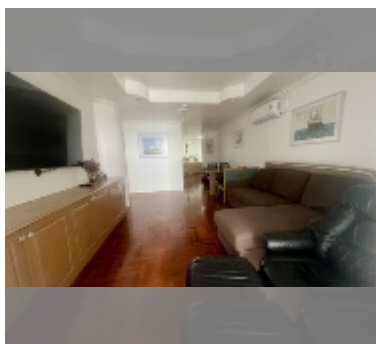

Condo for sale 1 bedroom 94 m² in Sky Beach, Pattaya

฿ 7,880,000

UNIT PARAMETERS:

UID	FS-241171
quota	foreign quota
type	1 bedroom
size	94m²
floor	21
view	sea view

equipment: furniture, air conditioner, television, washing-machine, refrigerator

PROJECT PARAMETERS:

district	Wongamat
buildings	1
built in	1992
maintenance	฿ 33,840/year

FACILITIES:

General information: highrise, open parking.

Swimming pool: swimming pool, kids pool.

Chill zone: garden.

Health zone: gym.

Other: lobby, kids playgarden, CCTV, security, minimart, laundry.