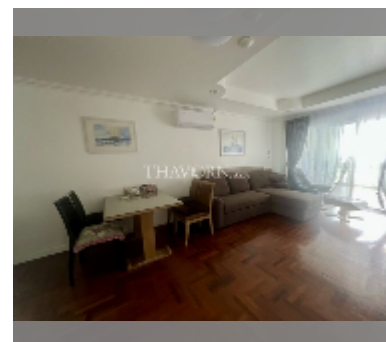

Condo for sale 1 bedroom 94 m² in Sky Beach, Pattaya

฿ 7,880,000

UNIT PARAMETERS:

UID	FS-241171
quota	foreign quota
type	1 bedroom
size	94m²
floor	21
view	sea view

equipment: furniture, air conditioner, television, washing-machine, refrigerator

PROJECT PARAMETERS:

district	Wongamat
buildings	1
built in	1992
maintenance	฿ 33,840/year

FACILITIES:

General information: highrise, open parking.

Swimming pool: swimming pool, kids pool.

Chill zone: garden.

Health zone: gym.

Other: lobby, kids playgarden, CCTV, security, minimart, laundry.