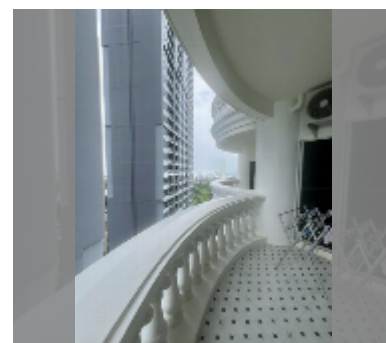

Condo for sale 1 bedroom 94 m² in Sky Beach, Pattaya

฿ 7,880,000

UNIT PARAMETERS:

UID	FS-241171
quota	foreign quota
type	1 bedroom
size	94m ²
floor	21
view	sea view

equipment: furniture, air conditioner, television, washing-machine, refrigerator

Health zone: gym.

Other: lobby, kids playgarden, CCTV, security, minimart, laundry.

[details](#)