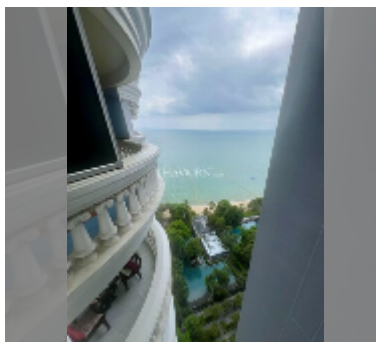

Condo for sale 1 bedroom 94 m² in Sky Beach, Pattaya

฿ 7,880,000

UNIT PARAMETERS:

UID	FS-241171
quota	foreign quota
type	1 bedroom
size	94m²
floor	21
view	sea view

equipment: furniture, air conditioner, television, washing-machine, refrigerator

PROJECT PARAMETERS:

district	Wongamat
buildings	1
built in	1992
maintenance	฿ 33,840/year

FACILITIES:

General information: highrise, open parking.

Swimming pool: swimming pool, kids pool.

Chill zone: garden.

Health zone: gym.

Other: lobby, kids playgarden, CCTV, security, minimart, laundry.