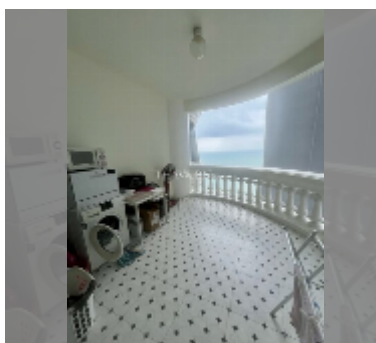

Condo for sale 1 bedroom 94 m² in Sky Beach, Pattaya

฿ 7,880,000

UNIT PARAMETERS:

UID	FS-241171
quota	foreign quota
type	1 bedroom
size	94m²
floor	21
view	sea view

equipment: furniture, air conditioner, television, washing-machine, refrigerator

PROJECT PARAMETERS:

district	Wongamat
buildings	1
built in	1992
maintenance	฿ 33,840/year

FACILITIES:

General information: highrise, open parking.

Swimming pool: swimming pool, kids pool.

Chill zone: garden.

Health zone: gym.

Other: lobby, kids playgarden, CCTV, security, minimart, laundry.