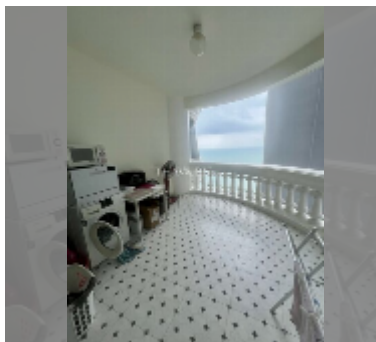

Condo for sale 1 bedroom 94 m² in Sky Beach, Pattaya

฿ 7,880,000

UNIT PARAMETERS:

UID	FS-241171
quota	foreign quota
type	1 bedroom
size	94m²
floor	21
view	sea view

equipment: furniture, air conditioner, television, washing-machine, refrigerator

PROJECT PARAMETERS:

district	Wongamat
buildings	1
built in	1992
maintenance	฿ 33,840/year

FACILITIES:

General information: highrise, open parking.

Swimming pool: swimming pool, kids pool.

Chill zone: garden.

Health zone: gym.

Other: lobby, kids playgarden, CCTV, security, minimart, laundry.