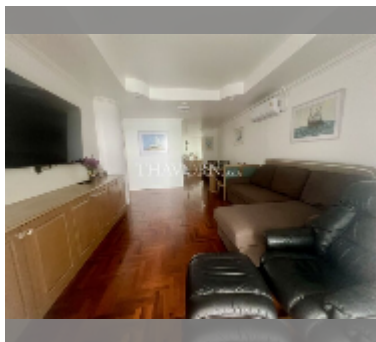

Condo for sale 1 bedroom 94 m² in Sky Beach, Pattaya

฿ 7,880,000

UNIT PARAMETERS:

UID	FS-241171
quota	foreign quota
type	1 bedroom
size	94m²
floor	21
view	sea view

equipment: furniture, air conditioner, television, washing-machine, refrigerator

PROJECT PARAMETERS:

district	Wongamat
buildings	1
built in	1992
maintenance	฿ 33,840/year

FACILITIES:

General information: highrise, open parking.

Swimming pool: swimming pool, kids pool.

Chill zone: garden.

Health zone: gym.

Other: lobby, kids playgarden, CCTV, security, minimart, laundry.