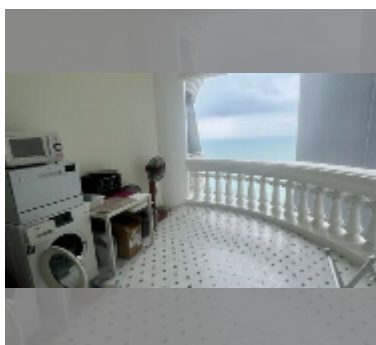

Condo for sale 1 bedroom 94 m² in Sky Beach, Pattaya

฿ 7,880,000

UNIT PARAMETERS:

UID	FS-241171
quota	foreign quota
type	1 bedroom
size	94m²
floor	21
view	sea view

equipment: furniture, air conditioner, television, washing-machine, refrigerator

PROJECT PARAMETERS:

district	Wongamat
buildings	1
built in	1992
maintenance	฿ 33,840/year

FACILITIES:

General information: highrise, open parking.

Swimming pool: swimming pool, kids pool.

Chill zone: garden.

Health zone: gym.

Other: lobby, kids playgarden, CCTV, security, minimart, laundry.