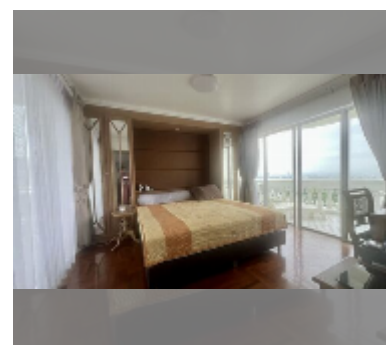

Condo for sale 1 bedroom 94 m² in Sky Beach, Pattaya

฿ 7,880,000

UNIT PARAMETERS:

UID	FS-241171
quota	foreign quota
type	1 bedroom
size	94m²
floor	21
view	sea view

equipment: furniture, air conditioner, television, washing-machine, refrigerator

PROJECT PARAMETERS:

district	Wongamat
buildings	1
built in	1992
maintenance	฿ 33,840/year

FACILITIES:

General information: highrise, open parking.

Swimming pool: swimming pool, kids pool.

Chill zone: garden.

Health zone: gym.

Other: lobby, kids playgarden, CCTV, security, minimart, laundry.