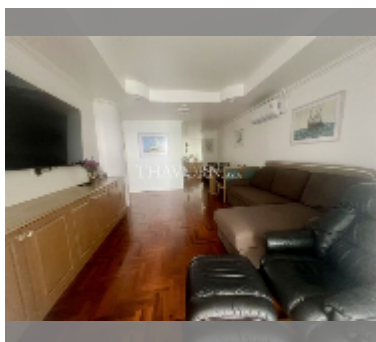

Condo for sale 1 bedroom 94 m² in Sky Beach, Pattaya

฿ 7,880,000

UNIT PARAMETERS:

UID	FS-241171
quota	foreign quota
type	1 bedroom
size	94m²
floor	21
view	sea view

equipment: furniture, air conditioner, television, washing-machine, refrigerator

PROJECT PARAMETERS:

district	Wongamat
buildings	1
built in	1992
maintenance	฿ 33,840/year

FACILITIES:

General information: highrise, open parking.

Swimming pool: swimming pool, kids pool.

Chill zone: garden.

Health zone: gym.

Other: lobby, kids playgarden, CCTV, security, minimart, laundry.