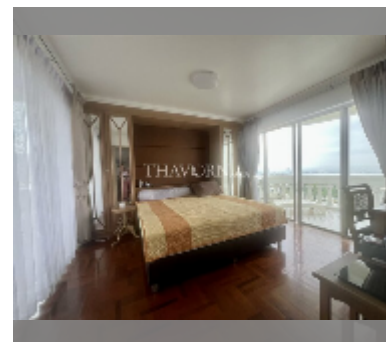

Condo for sale 1 bedroom 94 m² in Sky Beach, Pattaya

฿ 7,880,000

UNIT PARAMETERS:

UID	FS-241171
quota	foreign quota
type	1 bedroom
size	94m²
floor	21
view	sea view

equipment: furniture, air conditioner, television, washing-machine, refrigerator

PROJECT PARAMETERS:

district	Wongamat
buildings	1
built in	1992
maintenance	฿ 33,840/year

FACILITIES:

General information: highrise, open parking.

Swimming pool: swimming pool, kids pool.

Chill zone: garden.

Health zone: gym.

Other: lobby, kids playgarden, CCTV, security, minimart, laundry.