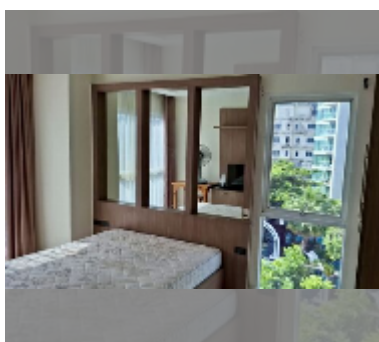

Condo for sale 1 bedroom 40 m² in Nam Talay Condominium, Pattaya

฿ 2,100,000

UNIT PARAMETERS:

UID	FS-241168
quota	foreign quota
type	1 bedroom
size	40m²
floor	4
view	garden view
equipment: furniture, air conditioner, television, refrigerator	

PROJECT PARAMETERS:

district	Na Jomtien
buildings	1
floors	13
built in	2014

FACILITIES:

General information: resort, meters to beach: 50, minutes to beach: 2, open parking.

Swimming pool: swimming pool, kids pool, jacuzzi.

Chill zone: garden, rooftop chillout.

Health zone: gym, massage.

Other: reception, lobby, CCTV, security, minimart, laundry, room service.