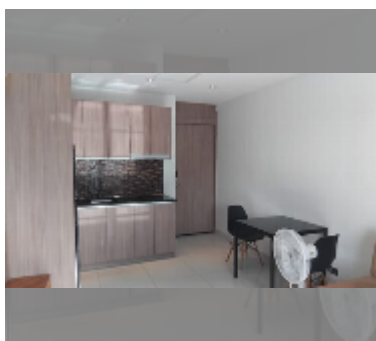

Condo for sale 1 bedroom 40 m² in Nam Talay Condominium, Pattaya

฿ 2,100,000

UNIT PARAMETERS:

UID	FS-241168
quota	foreign quota
type	1 bedroom
size	40m²
floor	4
view	garden view
equipment: furniture, air conditioner, television, refrigerator	

PROJECT PARAMETERS:

district	Na Jomtien
buildings	1
floors	13
built in	2014

FACILITIES:

General information: resort, meters to beach: 50, minutes to beach: 2, open parking.

Swimming pool: swimming pool, kids pool, jacuzzi.

Chill zone: garden, rooftop chillout.

Health zone: gym, massage.

Other: reception, lobby, CCTV, security, minimart, laundry, room service.