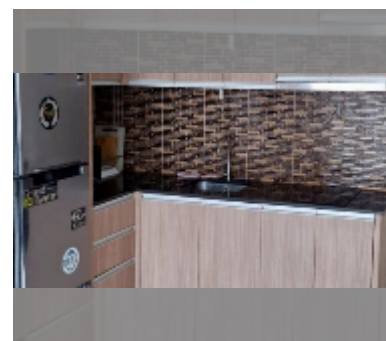

Condo for sale 1 bedroom 40 m² in Nam Talay Condominium, Pattaya

฿ 2,100,000

UNIT PARAMETERS:

UID	FS-241168
quota	foreign quota
type	1 bedroom
size	40m²
floor	4
view	garden view
equipment: furniture, air conditioner, television, refrigerator	

PROJECT PARAMETERS:

district	Na Jomtien
buildings	1
floors	13
built in	2014

FACILITIES:

General information: resort, meters to beach: 50, minutes to beach: 2, open parking.

Swimming pool: swimming pool, kids pool, jacuzzi.

Chill zone: garden, rooftop chillout.

Health zone: gym, massage.

Other: reception, lobby, CCTV, security, minimart, laundry, room service.