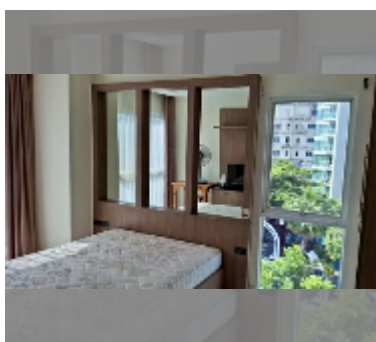

Condo for sale 1 bedroom 40 m² in Nam Talay Condominium, Pattaya

฿ 2,100,000

UNIT PARAMETERS:

UID	FS-241168
quota	foreign quota
type	1 bedroom
size	40m²
floor	4
view	garden view
equipment: furniture, air conditioner, television, refrigerator	

PROJECT PARAMETERS:

district	Na Jomtien
buildings	1
floors	13
built in	2014

FACILITIES:

General information: resort, meters to beach: 50, minutes to beach: 2, open parking.

Swimming pool: swimming pool, kids pool, jacuzzi.

Chill zone: garden, rooftop chillout.

Health zone: gym, massage.

Other: reception, lobby, CCTV, security, minimart, laundry, room service.