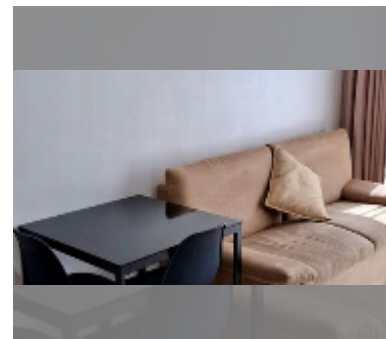

Condo for sale 1 bedroom 40 m² in Nam Talay Condominium, Pattaya

฿ 2,100,000

UNIT PARAMETERS:

UID	FS-241168
quota	foreign quota
type	1 bedroom
size	40m²
floor	4
view	garden view
equipment: furniture, air conditioner, television, refrigerator	

PROJECT PARAMETERS:

district	Na Jomtien
buildings	1
floors	13
built in	2014

FACILITIES:

General information: resort, meters to beach: 50, minutes to beach: 2, open parking.

Swimming pool: swimming pool, kids pool, jacuzzi.

Chill zone: garden, rooftop chillout.

Health zone: gym, massage.

Other: reception, lobby, CCTV, security, minimart, laundry, room service.