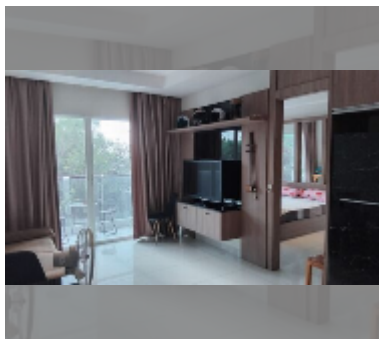

Condo for sale 1 bedroom 40 m² in Nam Talay Condominium, Pattaya

฿ 2,100,000

UNIT PARAMETERS:

UID	FS-241168
quota	foreign quota
type	1 bedroom
size	40m²
floor	4
view	garden view
equipment: furniture, air conditioner, television, refrigerator	

PROJECT PARAMETERS:

district	Na Jomtien
buildings	1
floors	13
built in	2014

FACILITIES:

General information: resort, meters to beach: 50, minutes to beach: 2, open parking.

Swimming pool: swimming pool, kids pool, jacuzzi.

Chill zone: garden, rooftop chillout.

Health zone: gym, massage.

Other: reception, lobby, CCTV, security, minimart, laundry, room service.