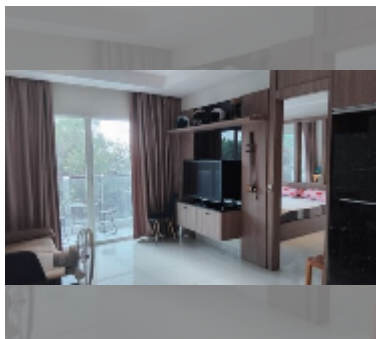

Condo for sale 1 bedroom 40 m² in Nam Talay Condominium, Pattaya

฿ 2,100,000

UNIT PARAMETERS:

UID	FS-241168
quota	foreign quota
type	1 bedroom
size	40m ²
floor	4
view	garden view
equipment: furniture, air conditioner, television, refrigerator	

Chill zone: garden, rooftop chillout.

Health zone: gym, massage.

Other: reception, lobby, CCTV, security, minimart, laundry, room service.

[details](#)