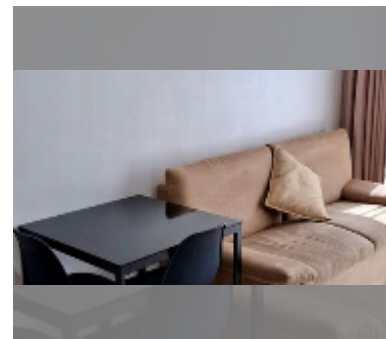

Condo for sale 1 bedroom 40 m² in Nam Talay Condominium, Pattaya

฿ 2,100,000

UNIT PARAMETERS:

UID	FS-241168
quota	foreign quota
type	1 bedroom
size	40m ²
floor	4
view	garden view
equipment: furniture, air conditioner, television, refrigerator	

Chill zone: garden, rooftop chillout.

Health zone: gym, massage.

Other: reception, lobby, CCTV, security, minimart, laundry, room service.

[details](#)