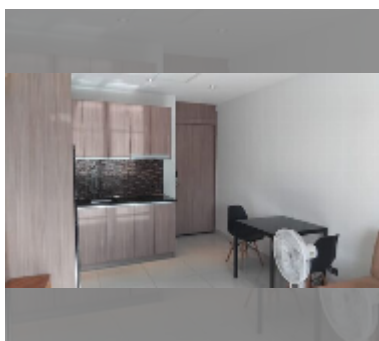

Condo for sale 1 bedroom 40 m² in Nam Talay Condominium, Pattaya

฿ 2,100,000

UNIT PARAMETERS:

UID	FS-241168
quota	foreign quota
type	1 bedroom
size	40m²
floor	4
view	garden view
equipment: furniture, air conditioner, television, refrigerator	

PROJECT PARAMETERS:

district	Na Jomtien
buildings	1
floors	13
built in	2014

FACILITIES:

General information: resort, meters to beach: 50, minutes to beach: 2, open parking.

Swimming pool: swimming pool, kids pool, jacuzzi.

Chill zone: garden, rooftop chillout.

Health zone: gym, massage.

Other: reception, lobby, CCTV, security, minimart, laundry, room service.