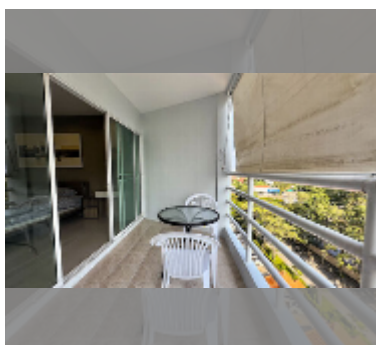

Condo for sale studio 48 m² in View Talay 5, Pattaya

฿ 2,590,000

UNIT PARAMETERS:

UID	FS-241166
quota	company ownership
type	studio
size	48m²
floor	8
view	partial sea view
equipment: furniture, air conditioner, television, refrigerator	

PROJECT PARAMETERS:

district	Thappraya
buildings	2
floors	22
built in	2007
maintenance	฿ 11,520/year

FACILITIES:

General information: highrise, meters to beach: 150, minutes to beach: 3, open parking, covered parking.

Swimming pool: swimming pool.

Other: reception, CCTV, security, minimart, laundry, room service.