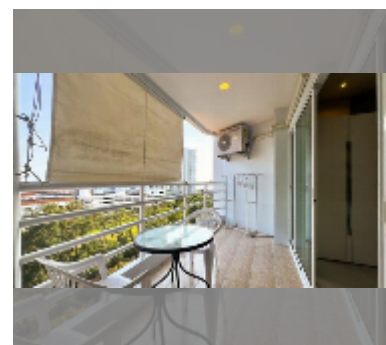

Condo for sale studio 48 m² in View Talay 5, Pattaya

฿ 2,590,000

UNIT PARAMETERS:

UID	FS-241166
quota	company ownership
type	studio
size	48m²
floor	8
view	partial sea view
equipment: furniture, air conditioner, television, refrigerator	

PROJECT PARAMETERS:

district	Thappraya
buildings	2
floors	22
built in	2007
maintenance	฿ 11,520/year

FACILITIES:

General information: highrise, meters to beach: 150, minutes to beach: 3, open parking, covered parking.

Swimming pool: swimming pool.

Other: reception, CCTV, security, minimart, laundry, room service.