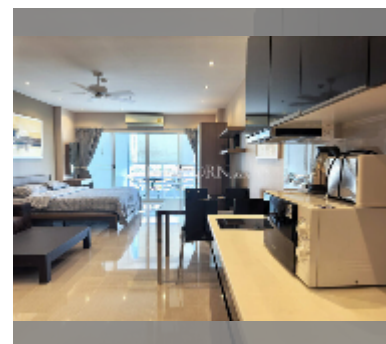

Condo for sale studio 48 m² in View Talay 5, Pattaya

฿ 2,590,000

UNIT PARAMETERS:

UID	FS-241166
quota	company ownership
type	studio
size	48m²
floor	8
view	partial sea view
equipment: furniture, air conditioner, television, refrigerator	

PROJECT PARAMETERS:

district	Thappraya
buildings	2
floors	22
built in	2007
maintenance	฿ 11,520/year

FACILITIES:

General information: highrise, meters to beach: 150, minutes to beach: 3, open parking, covered parking.

Swimming pool: swimming pool.

Other: reception, CCTV, security, minimart, laundry, room service.