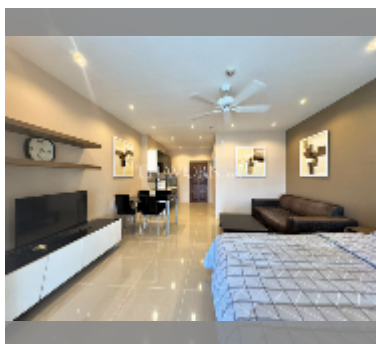

Condo for sale studio 48 m² in View Talay 5, Pattaya

฿ 2,590,000

UNIT PARAMETERS:

UID	FS-241166
quota	company ownership
type	studio
size	48m²
floor	8
view	partial sea view
equipment: furniture, air conditioner, television, refrigerator	

PROJECT PARAMETERS:

district	Thappraya
buildings	2
floors	22
built in	2007
maintenance	฿ 11,520/year

FACILITIES:

General information: highrise, meters to beach: 150, minutes to beach: 3, open parking, covered parking.

Swimming pool: swimming pool.

Other: reception, CCTV, security, minimart, laundry, room service.