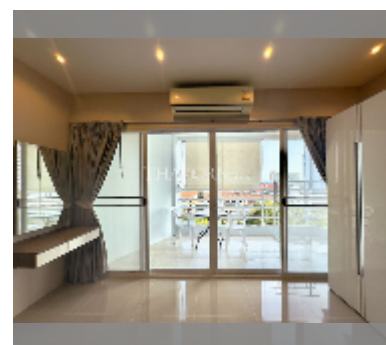

Condo for sale studio 48 m² in View Talay 5, Pattaya

฿ 2,590,000

UNIT PARAMETERS:

UID	FS-241166
quota	company ownership
type	studio
size	48m²
floor	8
view	partial sea view
equipment: furniture, air conditioner, television, refrigerator	

PROJECT PARAMETERS:

district	Thappraya
buildings	2
floors	22
built in	2007
maintenance	฿ 11,520/year

FACILITIES:

General information: highrise, meters to beach: 150, minutes to beach: 3, open parking, covered parking.

Swimming pool: swimming pool.

Other: reception, CCTV, security, minimart, laundry, room service.