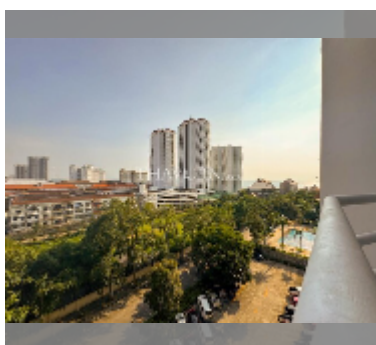

Condo for sale studio 48 m² in View Talay 5, Pattaya

฿ 2,590,000

UNIT PARAMETERS:

UID	FS-241166
quota	company ownership
type	studio
size	48m²
floor	8
view	partial sea view
equipment: furniture, air conditioner, television, refrigerator	

PROJECT PARAMETERS:

district	Thappraya
buildings	2
floors	22
built in	2007
maintenance	฿ 11,520/year

FACILITIES:

General information: highrise, meters to beach: 150, minutes to beach: 3, open parking, covered parking.

Swimming pool: swimming pool.

Other: reception, CCTV, security, minimart, laundry, room service.