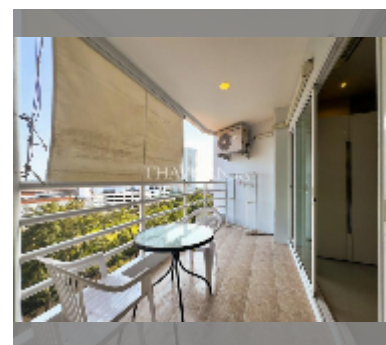

Condo for sale studio 48 m² in View Talay 5, Pattaya

฿ 2,590,000

UNIT PARAMETERS:

UID	FS-241166
quota	company ownership
type	studio
size	48m²
floor	8
view	partial sea view
equipment: furniture, air conditioner, television, refrigerator	

PROJECT PARAMETERS:

district	Thappraya
buildings	2
floors	22
built in	2007
maintenance	฿ 11,520/year

FACILITIES:

General information: highrise, meters to beach: 150, minutes to beach: 3, open parking, covered parking.

Swimming pool: swimming pool.

Other: reception, CCTV, security, minimart, laundry, room service.