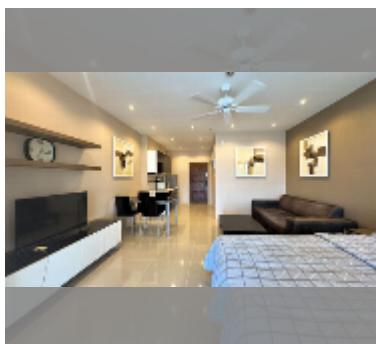

Condo for sale studio 48 m² in View Talay 5, Pattaya

฿ 2,590,000

UNIT PARAMETERS:

UID	FS-241166
quota	company ownership
type	studio
size	48m²
floor	8
view	partial sea view
equipment: furniture, air conditioner, television, refrigerator	

PROJECT PARAMETERS:

district	Thappraya
buildings	2
floors	22
built in	2007
maintenance	฿ 11,520/year

FACILITIES:

General information: highrise, meters to beach: 150, minutes to beach: 3, open parking, covered parking.

Swimming pool: swimming pool.

Other: reception, CCTV, security, minimart, laundry, room service.