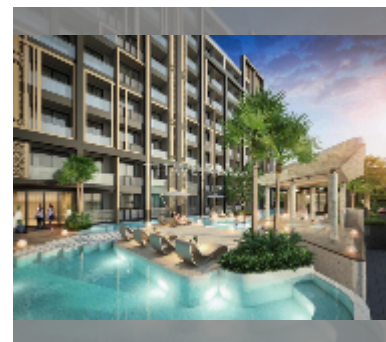

## Condo for sale studio 32.5 m<sup>2</sup>, The Panora Estuaria, Pattaya

**฿ 4,590,000**

UNIT PARAMETERS:

UID	FS-241158
quota	thai quota
type	studio
size	32.5m <sup>2</sup>
floor	7
view	pool view

PROJECT PARAMETERS: