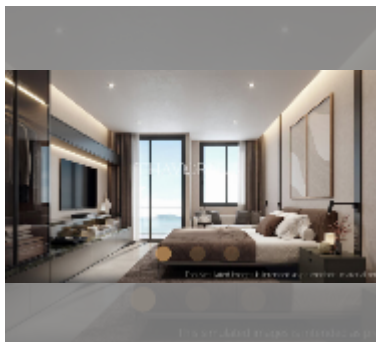

## Condo for sale studio 32.5 m<sup>2</sup>, The Panora Estuaria, Pattaya

**฿ 4,590,000**

UNIT PARAMETERS:

UID	FS-241158
quota	thai quota
type	studio
size	32.5m <sup>2</sup>
floor	7
view	pool view

PROJECT PARAMETERS: