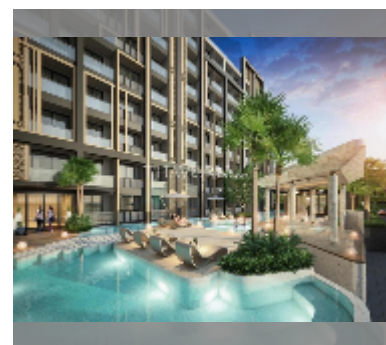

## Condo for sale studio 32.5 m<sup>2</sup>, The Panora Estuaria, Pattaya

**฿ 4,590,000**

UNIT PARAMETERS:

UID	FS-241158
quota	thai quota
type	studio
size	32.5m <sup>2</sup>
floor	7
view	pool view

PROJECT PARAMETERS: