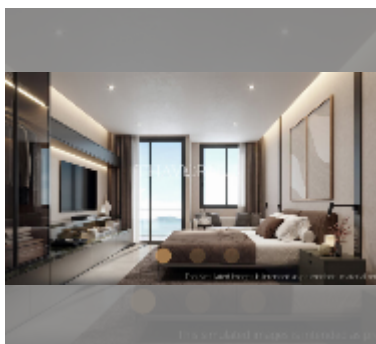

## Condo for sale studio 32.5 m<sup>2</sup>, The Panora Estuaria, Pattaya

**฿ 4,590,000**

UNIT PARAMETERS:

UID	FS-241158
quota	thai quota
type	studio
size	32.5m <sup>2</sup>
floor	7
view	pool view

PROJECT PARAMETERS: