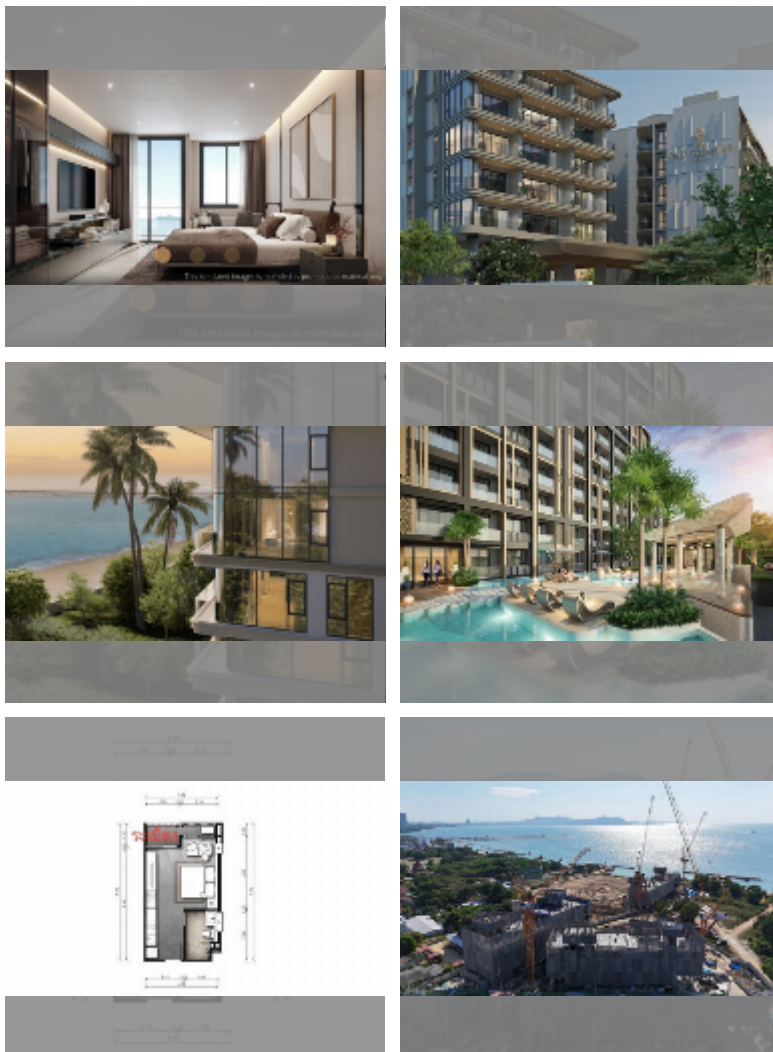

Condo for sale studio 32.5 m², The Panora Estuaria, Pattaya

฿ 4,590,000

UNIT PARAMETERS:

UID	FS-241158
quota	thai quota
type	studio
size	32.5m ²
floor	7
view	pool view

PROJECT PARAMETERS:

[details](#)