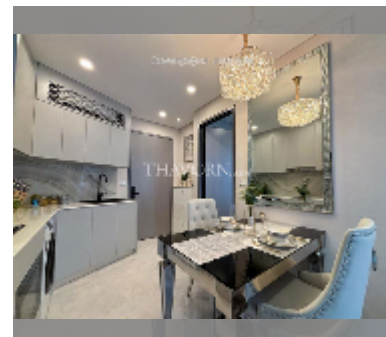

Condo for sale 1 bedroom 34 m² in Copacabana Coral Reef, Pattaya

฿ 4,750,000

UNIT PARAMETERS:

UID	FS-241155
quota	foreign quota
type	1 bedroom
size	34m²
floor	21
view	sea view

PROJECT PARAMETERS:

district	Jomtien
buildings	1
floors	56
start of construction	2024
built in	2028

FACILITIES:

General information: highrise, meters to beach: 500, minutes to beach: 5, multy-level parking.

Swimming pool: swimming pool, kids pool, rooftop pool, infinity view.

Chill zone: chill zone.

Health zone: gym, sauna.

Other: reception, lobby, CCTV, security.