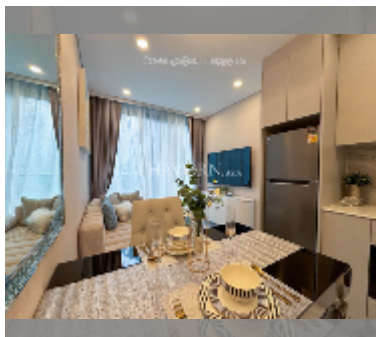

Condo for sale 1 bedroom 34 m² in Copacabana Coral Reef, Pattaya

฿ 4,750,000

UNIT PARAMETERS:

UID	FS-241155
quota	foreign quota
type	1 bedroom
size	34m²
floor	21
view	sea view

PROJECT PARAMETERS:

district	Jomtien
buildings	1
floors	56
start of construction	2024
built in	2028

FACILITIES:

General information: highrise, meters to beach: 500, minutes to beach: 5, multy-level parking.

Swimming pool: swimming pool, kids pool, rooftop pool, infinity view.

Chill zone: chill zone.

Health zone: gym, sauna.

Other: reception, lobby, CCTV, security.