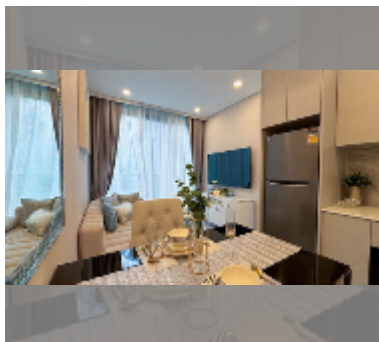

Condo for sale 1 bedroom 34 m² in Copacabana Coral Reef, Pattaya

฿ 4,750,000

UNIT PARAMETERS:

UID	FS-241155
quota	foreign quota
type	1 bedroom
size	34m²
floor	21
view	sea view

PROJECT PARAMETERS:

district	Jomtien
buildings	1
floors	56
start of construction	2024
built in	2028

FACILITIES:

General information: highrise, meters to beach: 500, minutes to beach: 5, multy-level parking.

Swimming pool: swimming pool, kids pool, rooftop pool, infinity view.

Chill zone: chill zone.

Health zone: gym, sauna.

Other: reception, lobby, CCTV, security.