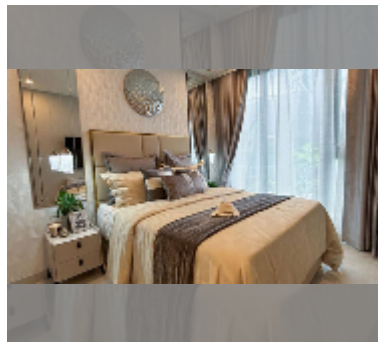

Condo for sale 1 bedroom 34 m² in Copacabana Coral Reef, Pattaya

฿ 4,750,000

UNIT PARAMETERS:

UID	FS-241155
quota	foreign quota
type	1 bedroom
size	34m²
floor	21
view	sea view

PROJECT PARAMETERS:

district	Jomtien
buildings	1
floors	56
start of construction	2024
built in	2028

FACILITIES:

General information: highrise, meters to beach: 500, minutes to beach: 5, multy-level parking.

Swimming pool: swimming pool, kids pool, rooftop pool, infinity view.

Chill zone: chill zone.

Health zone: gym, sauna.

Other: reception, lobby, CCTV, security.