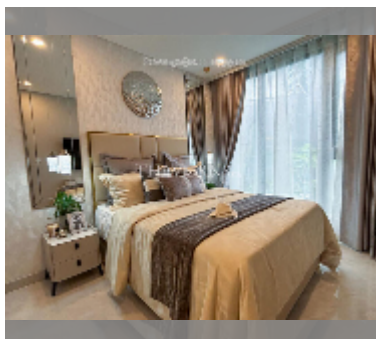

Condo for sale 1 bedroom 34 m² in Copacabana Coral Reef, Pattaya

฿ 4,750,000

UNIT PARAMETERS:

UID	FS-241155
quota	foreign quota
type	1 bedroom
size	34m²
floor	21
view	sea view

PROJECT PARAMETERS:

district	Jomtien
buildings	1
floors	56
start of construction	2024
built in	2028

FACILITIES:

General information: highrise, meters to beach: 500, minutes to beach: 5, multy-level parking.

Swimming pool: swimming pool, kids pool, rooftop pool, infinity view.

Chill zone: chill zone.

Health zone: gym, sauna.

Other: reception, lobby, CCTV, security.