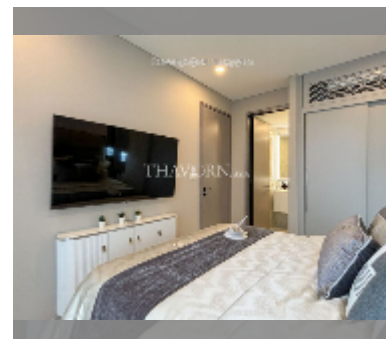

Condo for sale 1 bedroom 34 m² in Copacabana Coral Reef, Pattaya

฿ 4,750,000

UNIT PARAMETERS:

UID	FS-241155
quota	foreign quota
type	1 bedroom
size	34m²
floor	21
view	sea view

PROJECT PARAMETERS:

district	Jomtien
buildings	1
floors	56
start of construction	2024
built in	2028

FACILITIES:

General information: highrise, meters to beach: 500, minutes to beach: 5, multy-level parking.

Swimming pool: swimming pool, kids pool, rooftop pool, infinity view.

Chill zone: chill zone.

Health zone: gym, sauna.

Other: reception, lobby, CCTV, security.