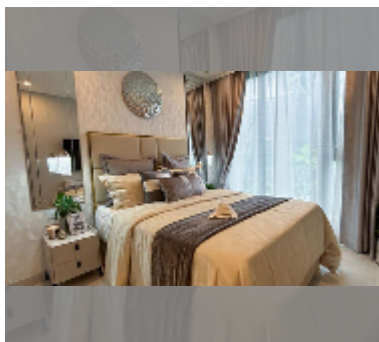

Condo for sale 1 bedroom 34 m² in Copacabana Coral Reef, Pattaya

฿ 4,750,000

UNIT PARAMETERS:

UID	FS-241155
quota	foreign quota
type	1 bedroom
size	34m²
floor	21
view	sea view

PROJECT PARAMETERS:

district	Jomtien
buildings	1
floors	56
start of construction	2024
built in	2028

FACILITIES:

General information: highrise, meters to beach: 500, minutes to beach: 5, multy-level parking.

Swimming pool: swimming pool, kids pool, rooftop pool, infinity view.

Chill zone: chill zone.

Health zone: gym, sauna.

Other: reception, lobby, CCTV, security.