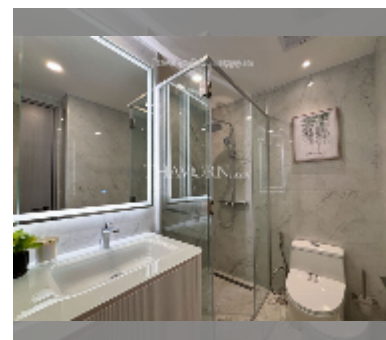

Condo for sale 1 bedroom 34 m² in Copacabana Coral Reef, Pattaya

฿ 4,750,000

UNIT PARAMETERS:

UID	FS-241155
quota	foreign quota
type	1 bedroom
size	34m²
floor	21
view	sea view

PROJECT PARAMETERS:

district	Jomtien
buildings	1
floors	56
start of construction	2024
built in	2028

FACILITIES:

General information: highrise, meters to beach: 500, minutes to beach: 5, multy-level parking.

Swimming pool: swimming pool, kids pool, rooftop pool, infinity view.

Chill zone: chill zone.

Health zone: gym, sauna.

Other: reception, lobby, CCTV, security.