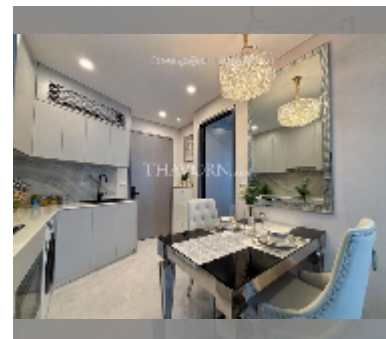

Condo for sale 1 bedroom 34 m² in Copacabana Coral Reef, Pattaya

฿ 4,750,000

UNIT PARAMETERS:

UID	FS-241155
quota	foreign quota
type	1 bedroom
size	34m²
floor	21
view	sea view

PROJECT PARAMETERS:

district	Jomtien
buildings	1
floors	56
start of construction	2024
built in	2028

FACILITIES:

General information: highrise, meters to beach: 500, minutes to beach: 5, multy-level parking.

Swimming pool: swimming pool, kids pool, rooftop pool, infinity view.

Chill zone: chill zone.

Health zone: gym, sauna.

Other: reception, lobby, CCTV, security.