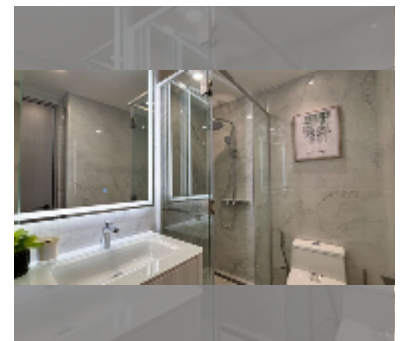

Condo for sale 1 bedroom 34 m² in Copacabana Coral Reef, Pattaya

฿ 4,750,000

UNIT PARAMETERS:

UID	FS-241155
quota	foreign quota
type	1 bedroom
size	34m²
floor	21
view	sea view

PROJECT PARAMETERS:

district	Jomtien
buildings	1
floors	56
start of construction	2024
built in	2028

FACILITIES:

General information: highrise, meters to beach: 500, minutes to beach: 5, multy-level parking.

Swimming pool: swimming pool, kids pool, rooftop pool, infinity view.

Chill zone: chill zone.

Health zone: gym, sauna.

Other: reception, lobby, CCTV, security.