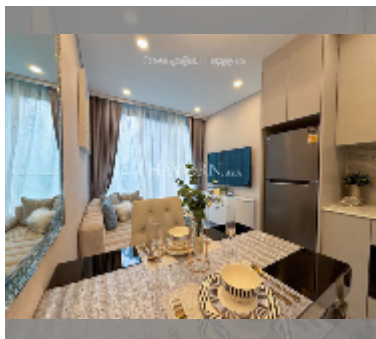

Condo for sale 1 bedroom 34 m² in Copacabana Coral Reef, Pattaya

฿ 4,750,000

UNIT PARAMETERS:

UID	FS-241155
quota	foreign quota
type	1 bedroom
size	34m²
floor	21
view	sea view

PROJECT PARAMETERS:

district	Jomtien
buildings	1
floors	56
start of construction	2024
built in	2028

FACILITIES:

General information: highrise, meters to beach: 500, minutes to beach: 5, multy-level parking.

Swimming pool: swimming pool, kids pool, rooftop pool, infinity view.

Chill zone: chill zone.

Health zone: gym, sauna.

Other: reception, lobby, CCTV, security.