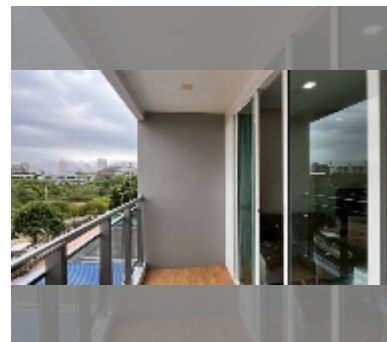

## Condo for sale studio 28.96 m<sup>2</sup> in Whale Marina Condo, Pattaya

**฿ 1,990,000**

**UNIT PARAMETERS:**

UID	FS-241150
quota	foreign quota
type	studio
size	28.96m <sup>2</sup>
floor	4
view	city view

Swimming pool: swimming pool.

Chill zone: garden, barbeque areas.

Health zone: gym, sauna.

Other: CCTV, security.

[details](#)