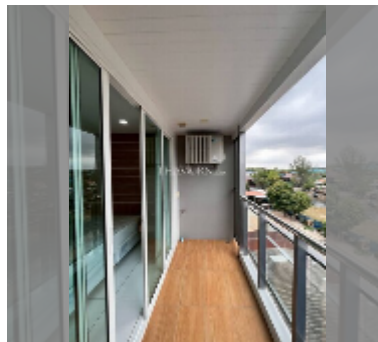

Condo for sale studio 28.96 m² in Whale Marina Condo, Pattaya

฿ 1,990,000

UNIT PARAMETERS:

UID	FS-241150
quota	foreign quota
type	studio
size	28.96m ²
floor	4
view	city view

PROJECT PARAMETERS:

district	Na Jomtien
buildings	3
floors	8
built in	2019
maintenance	฿ 15,638/year

FACILITIES:

General information: lowrise, meters to beach: 500, open parking, covered parking.

Swimming pool: swimming pool.

Chill zone: garden, barbeque areas.

Health zone: gym, sauna.

Other: CCTV, security.