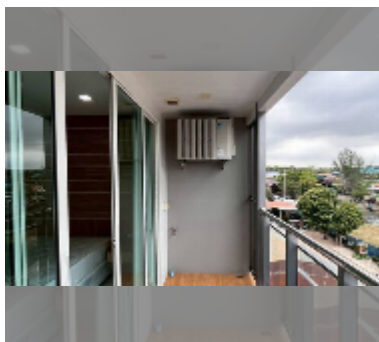

## Condo for sale studio 28.96 m<sup>2</sup> in Whale Marina Condo, Pattaya

**฿ 1,990,000**

**UNIT PARAMETERS:**

UID	FS-241150
quota	foreign quota
type	studio
size	28.96m <sup>2</sup>
floor	4
view	city view

Swimming pool: swimming pool.

Chill zone: garden, barbeque areas.

Health zone: gym, sauna.

Other: CCTV, security.

[details](#)