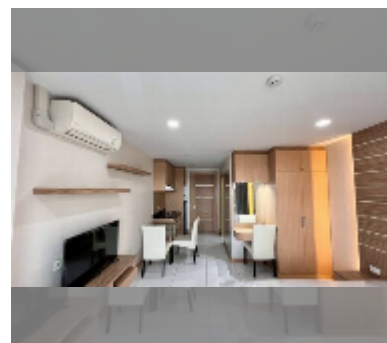

## Condo for sale studio 28.96 m<sup>2</sup> in Whale Marina Condo, Pattaya

**฿ 1,990,000**

**UNIT PARAMETERS:**

UID	FS-241150
quota	foreign quota
type	studio
size	28.96m <sup>2</sup>
floor	4
view	city view

Swimming pool: swimming pool.

Chill zone: garden, barbeque areas.

Health zone: gym, sauna.

Other: CCTV, security.

[details](#)