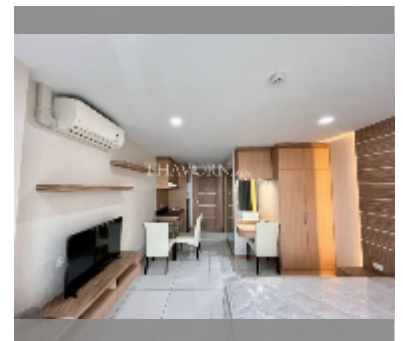

Condo for sale studio 28.96 m² in Whale Marina Condo, Pattaya

฿ 1,990,000

UNIT PARAMETERS:

UID	FS-241150
quota	foreign quota
type	studio
size	28.96m²
floor	4
view	city view

PROJECT PARAMETERS:

district	Na Jomtien
buildings	3
floors	8
built in	2019
maintenance	฿ 15,638/year

FACILITIES:

General information: lowrise, meters to beach: 500, open parking, covered parking.

Swimming pool: swimming pool.

Chill zone: garden, barbeque areas.

Health zone: gym, sauna.

Other: CCTV, security.