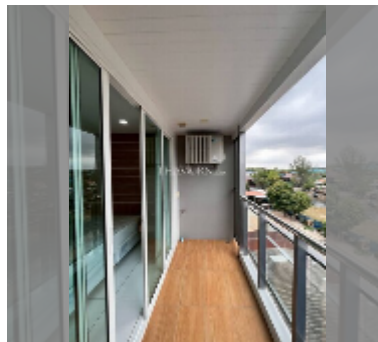

Condo for sale studio 28.96 m² in Whale Marina Condo, Pattaya

฿ 1,990,000

UNIT PARAMETERS:

UID	FS-241150
quota	foreign quota
type	studio
size	28.96m²
floor	4
view	city view

PROJECT PARAMETERS:

district	Na Jomtien
buildings	3
floors	8
built in	2019
maintenance	฿ 15,638/year

FACILITIES:

General information: lowrise, meters to beach: 500, open parking, covered parking.

Swimming pool: swimming pool.

Chill zone: garden, barbeque areas.

Health zone: gym, sauna.

Other: CCTV, security.