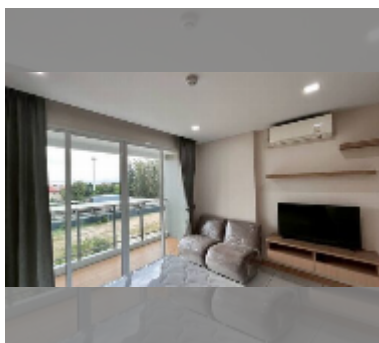

Condo for sale studio 28.96 m² in Whale Marina Condo, Pattaya

฿ 1,990,000

UNIT PARAMETERS:

UID	FS-241150
quota	foreign quota
type	studio
size	28.96m²
floor	4
view	city view

PROJECT PARAMETERS:

district	Na Jomtien
buildings	3
floors	8
built in	2019
maintenance	฿ 15,638/year

FACILITIES:

General information: lowrise, meters to beach: 500, open parking, covered parking.

Swimming pool: swimming pool.

Chill zone: garden, barbeque areas.

Health zone: gym, sauna.

Other: CCTV, security.