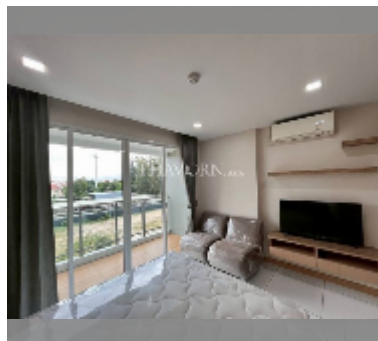

Condo for sale studio 28.96 m² in Whale Marina Condo, Pattaya

฿ 1,990,000

UNIT PARAMETERS:

UID	FS-241150
quota	foreign quota
type	studio
size	28.96m²
floor	4
view	city view

PROJECT PARAMETERS:

district	Na Jomtien
buildings	3
floors	8
built in	2019
maintenance	฿ 15,638/year

FACILITIES:

General information: lowrise, meters to beach: 500, open parking, covered parking.

Swimming pool: swimming pool.

Chill zone: garden, barbeque areas.

Health zone: gym, sauna.

Other: CCTV, security.