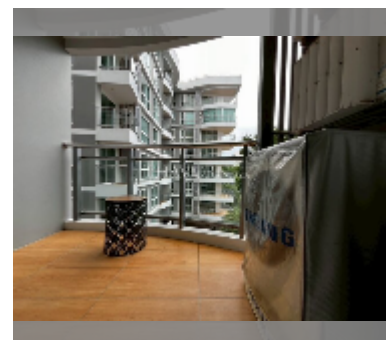

Condo for sale 1 bedroom 47.85 m² in Whale Marina Condo, Pattaya

฿ 3,590,000

UNIT PARAMETERS:

UID	FS-241149
quota	foreign quota
type	1 bedroom
size	47.85m ²
floor	4
view	sea view
equipment: furniture, air conditioner, television, washing-machine, refrigerator	

Chill zone: garden, barbeque areas.

Health zone: gym, sauna.

Other: CCTV, security.

[details](#)