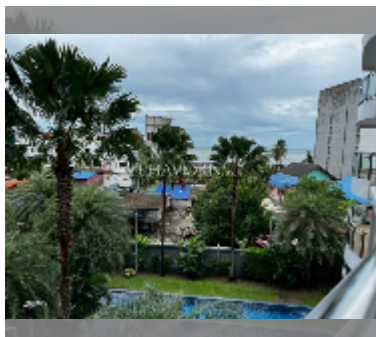

Condo for sale 1 bedroom 47.85 m² in Whale Marina Condo, Pattaya

฿ 3,790,000

UNIT PARAMETERS:

UID	FS-241149
quota	foreign quota
type	1 bedroom
size	47.85m ²
floor	4
view	sea view
equipment: furniture, air conditioner, television, washing-machine, refrigerator	

PROJECT PARAMETERS:

district	Na Jomtien
buildings	3
floors	8
built in	2019
maintenance	฿ 25,839/year

FACILITIES:

General information: lowrise, meters to beach: 500, open parking, covered parking.

Swimming pool: swimming pool.

Chill zone: garden, barbeque areas.

Health zone: gym, sauna.

Other: CCTV, security.

[details](#)