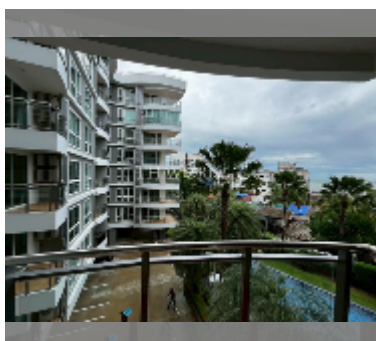

Condo for sale 1 bedroom 47.85 m² in Whale Marina Condo, Pattaya

฿ 3,790,000

UNIT PARAMETERS:

UID	FS-241149
quota	foreign quota
type	1 bedroom
size	47.85m ²
floor	4
view	sea view
equipment: furniture, air conditioner, television, washing-machine, refrigerator	

PROJECT PARAMETERS:

district	Na Jomtien
buildings	3
floors	8
built in	2019
maintenance	฿ 25,839/year

FACILITIES:

General information: lowrise, meters to beach: 500, open parking, covered parking.

Swimming pool: swimming pool.

Chill zone: garden, barbeque areas.

Health zone: gym, sauna.

Other: CCTV, security.

[details](#)