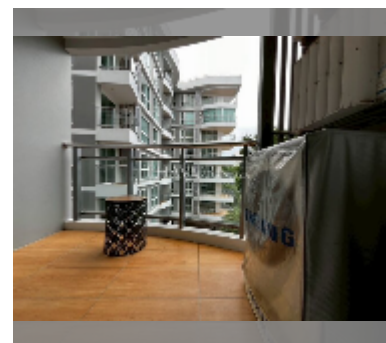

Condo for sale 1 bedroom 47.85 m² in Whale Marina Condo, Pattaya

฿ 3,790,000

UNIT PARAMETERS:

UID	FS-241149
quota	foreign quota
type	1 bedroom
size	47.85m ²
floor	4
view	sea view
equipment: furniture, air conditioner, television, washing-machine, refrigerator	

PROJECT PARAMETERS:

district	Na Jomtien
buildings	3
floors	8
built in	2019
maintenance	฿ 25,839/year

FACILITIES:

General information: lowrise, meters to beach: 500, open parking, covered parking.

Swimming pool: swimming pool.

Chill zone: garden, barbeque areas.

Health zone: gym, sauna.

Other: CCTV, security.

[details](#)