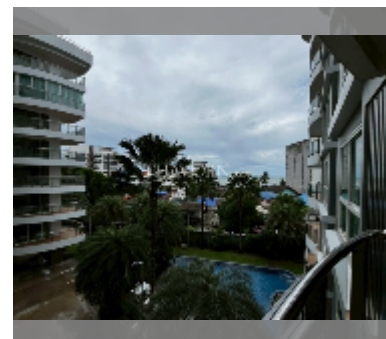

Condo for sale 1 bedroom 47.85 m² in Whale Marina Condo, Pattaya

฿ 3,590,000

UNIT PARAMETERS:

UID	FS-241149
quota	foreign quota
type	1 bedroom
size	47.85m ²
floor	4
view	sea view
equipment: furniture, air conditioner, television, washing-machine, refrigerator	

PROJECT PARAMETERS:

district	Na Jomtien
buildings	3
floors	8
built in	2019
maintenance	฿ 25,839/year

FACILITIES:

General information: lowrise, meters to beach: 500, open parking, covered parking.

Swimming pool: swimming pool.

Chill zone: garden, barbeque areas.

Health zone: gym, sauna.

Other: CCTV, security.

[details](#)