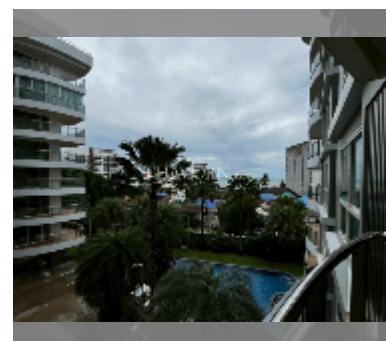

Condo for sale 1 bedroom 47.85 m² in Whale Marina Condo, Pattaya

฿ 3,790,000

UNIT PARAMETERS:

UID	FS-241149
quota	foreign quota
type	1 bedroom
size	47.85m ²
floor	4
view	sea view
equipment: furniture, air conditioner, television, washing-machine, refrigerator	

PROJECT PARAMETERS:

district	Na Jomtien
buildings	3
floors	8
built in	2019
maintenance	฿ 25,839/year

FACILITIES:

General information: lowrise, meters to beach: 500, open parking, covered parking.

Swimming pool: swimming pool.

Chill zone: garden, barbeque areas.

Health zone: gym, sauna.

Other: CCTV, security.

[details](#)