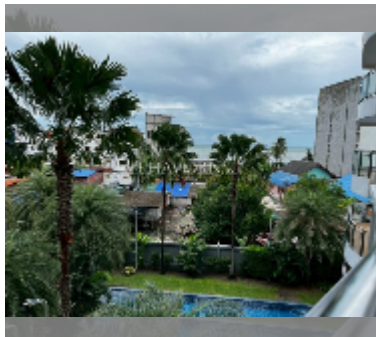

Condo for sale 1 bedroom 47.85 m² in Whale Marina Condo, Pattaya

฿ 3,590,000

UNIT PARAMETERS:

UID	FS-241149
quota	foreign quota
type	1 bedroom
size	47.85m ²
floor	4
view	sea view
equipment: furniture, air conditioner, television, washing-machine, refrigerator	

PROJECT PARAMETERS:

district	Na Jomtien
buildings	3
floors	8
built in	2019
maintenance	฿ 25,839/year

FACILITIES:

General information: lowrise, meters to beach: 500, open parking, covered parking.

Swimming pool: swimming pool.

Chill zone: garden, barbeque areas.

Health zone: gym, sauna.

Other: CCTV, security.

[details](#)