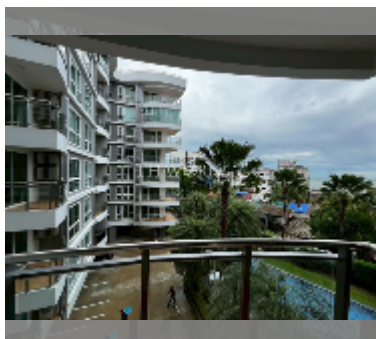

Condo for sale 1 bedroom 47.85 m² in Whale Marina Condo, Pattaya

฿ 3,590,000

UNIT PARAMETERS:

UID	FS-241149
quota	foreign quota
type	1 bedroom
size	47.85m ²
floor	4
view	sea view
equipment: furniture, air conditioner, television, washing-machine, refrigerator	

PROJECT PARAMETERS:

district	Na Jomtien
buildings	3
floors	8
built in	2019
maintenance	฿ 25,839/year

FACILITIES:

General information: lowrise, meters to beach: 500, open parking, covered parking.

Swimming pool: swimming pool.

Chill zone: garden, barbeque areas.

Health zone: gym, sauna.

Other: CCTV, security.

[details](#)