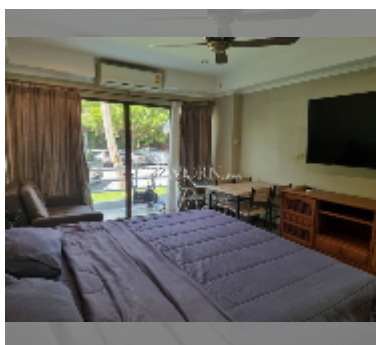

Condo for sale studio 37 m² in View Talay 2, Pattaya

฿ 2,100,000

UNIT PARAMETERS:

UID	FS-241147
quota	foreign quota
type	studio
size	37m²
floor	1
view	city view

PROJECT PARAMETERS:

district	Jomtien
buildings	2
floors	20
built in	2002

FACILITIES:

General information: highrise, open parking, covered parking.

Swimming pool: swimming pool, kids pool.

Other: lobby, CCTV, security, minimart, laundry, room service.