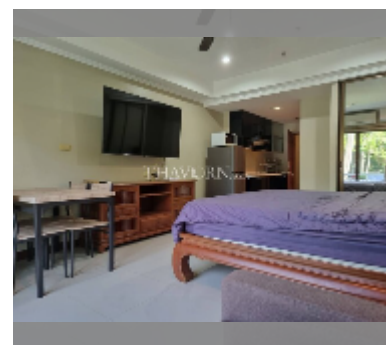

Condo for sale studio 37 m² in View Talay 2, Pattaya

฿ 2,100,000

UNIT PARAMETERS:

UID	FS-241147
quota	foreign quota
type	studio
size	37m ²
floor	1
view	city view

PROJECT PARAMETERS:

district	Jomtien
buildings	2
floors	20
built in	2002

FACILITIES:

General information: highrise, open parking, covered parking.

Swimming pool: swimming pool, kids pool.

Other: lobby, CCTV, security, minimart, laundry, room service.

[details](#)