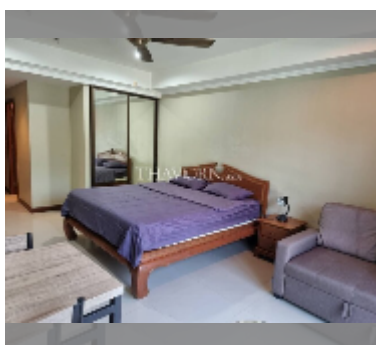

Condo for sale studio 37 m² in View Talay 2, Pattaya

฿ 2,100,000

UNIT PARAMETERS:

UID	FS-241147
quota	foreign quota
type	studio
size	37m²
floor	1
view	city view

PROJECT PARAMETERS:

district	Jomtien
buildings	2
floors	20
built in	2002

FACILITIES:

General information: highrise, open parking, covered parking.

Swimming pool: swimming pool, kids pool.

Other: lobby, CCTV, security, minimart, laundry, room service.