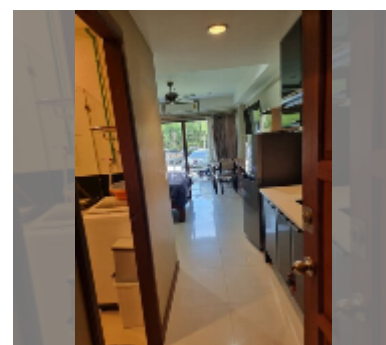

Condo for sale studio 37 m² in View Talay 2, Pattaya

฿ 2,100,000

UNIT PARAMETERS:

UID	FS-241147
quota	foreign quota
type	studio
size	37m ²
floor	1
view	city view

PROJECT PARAMETERS:

district	Jomtien
buildings	2
floors	20
built in	2002

FACILITIES:

General information: highrise, open parking, covered parking.

Swimming pool: swimming pool, kids pool.

Other: lobby, CCTV, security, minimart, laundry, room service.

[details](#)