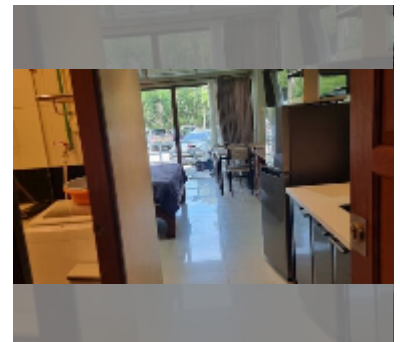

Condo for sale studio 37 m² in View Talay 2, Pattaya

฿ 2,100,000

UNIT PARAMETERS:

UID	FS-241147
quota	foreign quota
type	studio
size	37m ²
floor	1
view	city view

PROJECT PARAMETERS:

district	Jomtien
buildings	2
floors	20
built in	2002

FACILITIES:

General information: highrise, open parking, covered parking.

Swimming pool: swimming pool, kids pool.

Other: lobby, CCTV, security, minimart, laundry, room service.

[details](#)