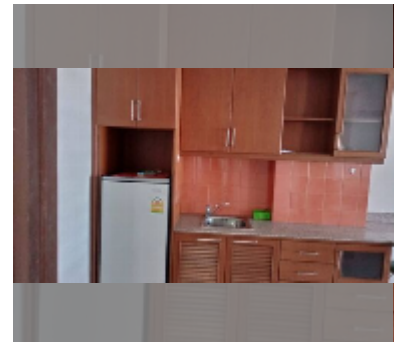

Condo for sale studio 41 m² in View Talay 2, Pattaya

฿ 1,990,000

UNIT PARAMETERS:

UID	FS-241146
quota	thai quota
type	studio
size	41m ²
floor	14
view	city view

PROJECT PARAMETERS:

district	Jomtien
buildings	2
floors	20
built in	2002

FACILITIES:

General information: highrise, open parking, covered parking.

Swimming pool: swimming pool, kids pool.

Other: lobby, CCTV, security, minimart, laundry, room service.

[details](#)