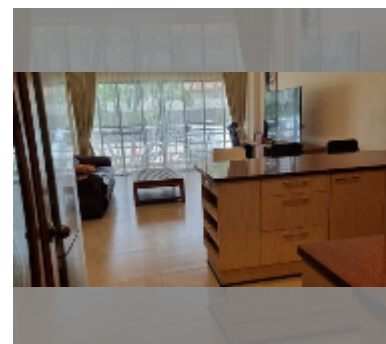

## Condo for sale 1 bedroom 83 m<sup>2</sup> in View Talay 2, Pattaya

**฿ 5,500,000**

**UNIT PARAMETERS:**

UID	FS-241145
quota	foreign quota
type	1 bedroom
size	83m <sup>2</sup>
floor	1
view	city view

**PROJECT PARAMETERS:**

district	Jomtien
buildings	2
floors	20
built in	2002

**FACILITIES:**

**General information:** highrise, open parking, covered parking.

**Swimming pool:** swimming pool, kids pool.

**Other:** lobby, CCTV, security, minimart, laundry, room service.