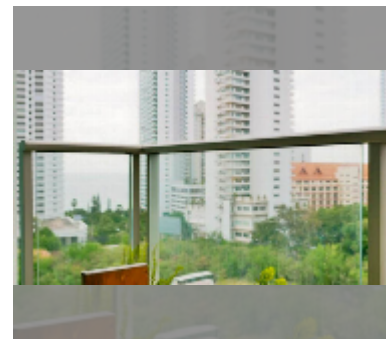

Condo for sale 1 bedroom 35 m² in The Riviera Wongamat Beach, Pattaya

฿ 3,390,000

UNIT PARAMETERS:

UID	FS-241135
quota	thai quota
type	1 bedroom
size	35m²
floor	9
view	partial sea view
equipment: furniture, air conditioner, television, refrigerator	

PROJECT PARAMETERS:

district	Wongamat
buildings	2
floors	43
built in	2017
maintenance	฿ 21,000/year

FACILITIES:

General information: highrise, meters to beach: 150, minutes to beach: 3, pets are allowed, open parking, multy-level parking, covered parking.

Swimming pool: swimming pool, kids pool, rooftop pool, infinity view, water slides, waterfall, jacuzzi, pool bar .

Chill zone: chill zone, garden, rooftop chillout.

Health zone: gym, sauna, hamam, massage.

Other: reception, lobby, clubhouse, meeting room, games room, kids playgarden, CCTV, security, laundry.