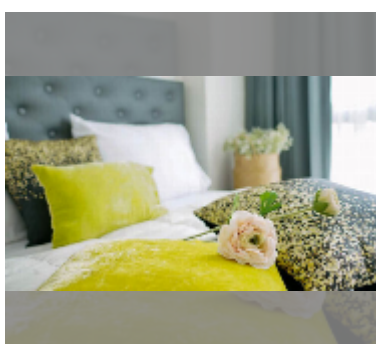

Condo for sale 1 bedroom 35 m² in The Riviera Wongamat Beach, Pattaya

฿ 3,390,000

UNIT PARAMETERS:

UID	FS-241135
quota	thai quota
type	1 bedroom
size	35m²
floor	9
view	partial sea view
equipment: furniture, air conditioner, television, refrigerator	

PROJECT PARAMETERS:

district	Wongamat
buildings	2
floors	43
built in	2017
maintenance	฿ 21,000/year

FACILITIES:

General information: highrise, meters to beach: 150, minutes to beach: 3, pets are allowed, open parking, multy-level parking, covered parking.

Swimming pool: swimming pool, kids pool, rooftop pool, infinity view, water slides, waterfall, jacuzzi, pool bar .

Chill zone: chill zone, garden, rooftop chillout.

Health zone: gym, sauna, hamam, massage.

Other: reception, lobby, clubhouse, meeting room, games room, kids playgarden, CCTV, security, laundry.