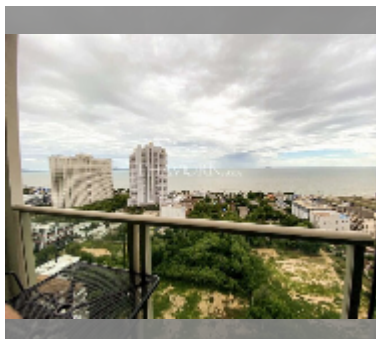

Condo for sale 1 bedroom 35 m² in The Riviera Jomtien, Pattaya

฿ 3,970,000

UNIT PARAMETERS:

UID	FS-241134
quota	thai quota
type	1 bedroom
size	35m²
floor	27
view	sea view
equipment: furniture, air conditioner, television, refrigerator	

PROJECT PARAMETERS:

district	Jomtien
buildings	1
floors	46
built in	2019
maintenance	฿ 21,000/year

FACILITIES:

General information: highrise, pets are allowed, multy-level parking, covered parking.

Swimming pool: swimming pool, kids pool, rooftop pool, infinity view, waterfall, jacuzzi.

Chill zone: chill zone, garden, rooftop chillout.

Health zone: gym, sauna, hamam.

Other: reception, lobby, meeting room, games room, CCTV, security, laundry, room service.