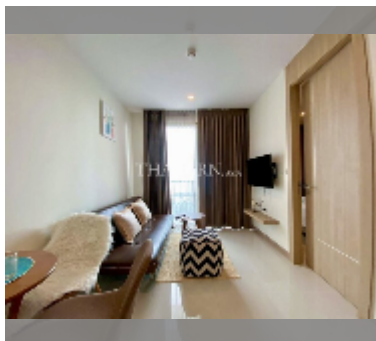

Condo for sale 1 bedroom 35 m² in The Riviera Jomtien, Pattaya

฿ 3,970,000

UNIT PARAMETERS:

UID	FS-241134
quota	thai quota
type	1 bedroom
size	35m²
floor	27
view	sea view
equipment: furniture, air conditioner, television, refrigerator	

PROJECT PARAMETERS:

district	Jomtien
buildings	1
floors	46
built in	2019
maintenance	฿ 21,000/year

FACILITIES:

General information: highrise, pets are allowed, multy-level parking, covered parking.

Swimming pool: swimming pool, kids pool, rooftop pool, infinity view, waterfall, jacuzzi.

Chill zone: chill zone, garden, rooftop chillout.

Health zone: gym, sauna, hamam.

Other: reception, lobby, meeting room, games room, CCTV, security, laundry, room service.