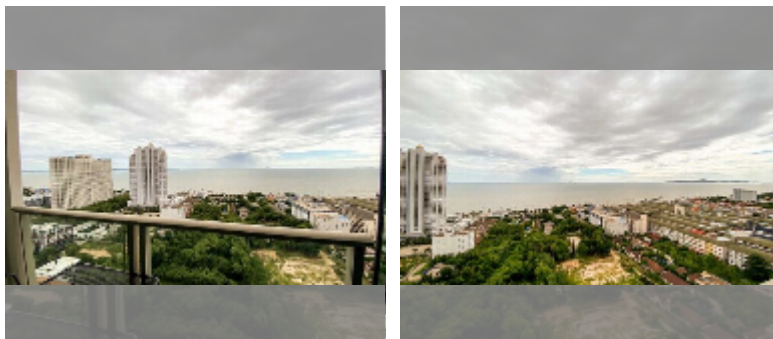

Condo for sale 1 bedroom 35 m² in The Riviera Jomtien, Pattaya

฿ 3,970,000

UNIT PARAMETERS:

UID	FS-241134
quota	thai quota
type	1 bedroom
size	35m²
floor	27
view	sea view
equipment: furniture, air conditioner, television, refrigerator	

PROJECT PARAMETERS:

district	Jomtien
buildings	1
floors	46
built in	2019
maintenance	฿ 21,000/year

FACILITIES:

General information: highrise, pets are allowed, multy-level parking, covered parking.

Swimming pool: swimming pool, kids pool, rooftop pool, infinity view, waterfall, jacuzzi.

Chill zone: chill zone, garden, rooftop chillout.

Health zone: gym, sauna, hamam.

Other: reception, lobby, meeting room, games room, CCTV, security, laundry, room service.