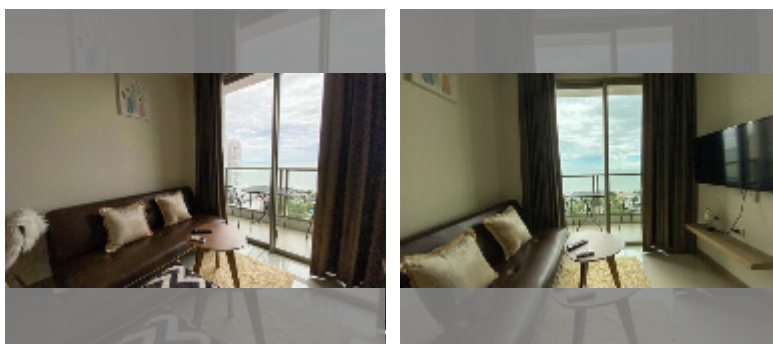

Condo for sale 1 bedroom 35 m² in The Riviera Jomtien, Pattaya

฿ 3,970,000

UNIT PARAMETERS:

UID	FS-241134
quota	thai quota
type	1 bedroom
size	35m²
floor	27
view	sea view
equipment: furniture, air conditioner, television, refrigerator	

PROJECT PARAMETERS:

district	Jomtien
buildings	1
floors	46
built in	2019
maintenance	฿ 21,000/year

FACILITIES:

General information: highrise, pets are allowed, multy-level parking, covered parking.

Swimming pool: swimming pool, kids pool, rooftop pool, infinity view, waterfall, jacuzzi.

Chill zone: chill zone, garden, rooftop chillout.

Health zone: gym, sauna, hamam.

Other: reception, lobby, meeting room, games room, CCTV, security, laundry, room service.