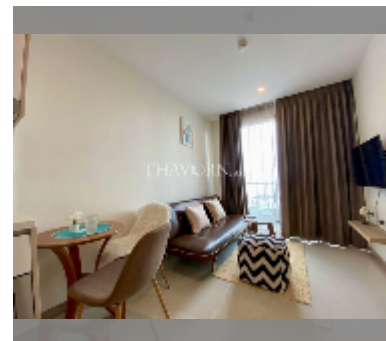

Condo for sale 1 bedroom 35 m² in The Riviera Jomtien, Pattaya

฿ 3,970,000

UNIT PARAMETERS:

UID	FS-241134
quota	thai quota
type	1 bedroom
size	35m²
floor	27
view	sea view
equipment: furniture, air conditioner, television, refrigerator	

PROJECT PARAMETERS:

district	Jomtien
buildings	1
floors	46
built in	2019
maintenance	฿ 21,000/year

FACILITIES:

General information: highrise, pets are allowed, multy-level parking, covered parking.

Swimming pool: swimming pool, kids pool, rooftop pool, infinity view, waterfall, jacuzzi.

Chill zone: chill zone, garden, rooftop chillout.

Health zone: gym, sauna, hamam.

Other: reception, lobby, meeting room, games room, CCTV, security, laundry, room service.