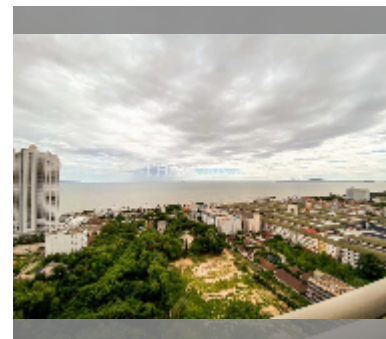

Condo for sale 1 bedroom 35 m² in The Riviera Jomtien, Pattaya

฿ 3,970,000

UNIT PARAMETERS:

UID	FS-241134
quota	thai quota
type	1 bedroom
size	35m²
floor	27
view	sea view
equipment: furniture, air conditioner, television, refrigerator	

PROJECT PARAMETERS:

district	Jomtien
buildings	1
floors	46
built in	2019
maintenance	฿ 21,000/year

FACILITIES:

General information: highrise, pets are allowed, multy-level parking, covered parking.

Swimming pool: swimming pool, kids pool, rooftop pool, infinity view, waterfall, jacuzzi.

Chill zone: chill zone, garden, rooftop chillout.

Health zone: gym, sauna, hamam.

Other: reception, lobby, meeting room, games room, CCTV, security, laundry, room service.