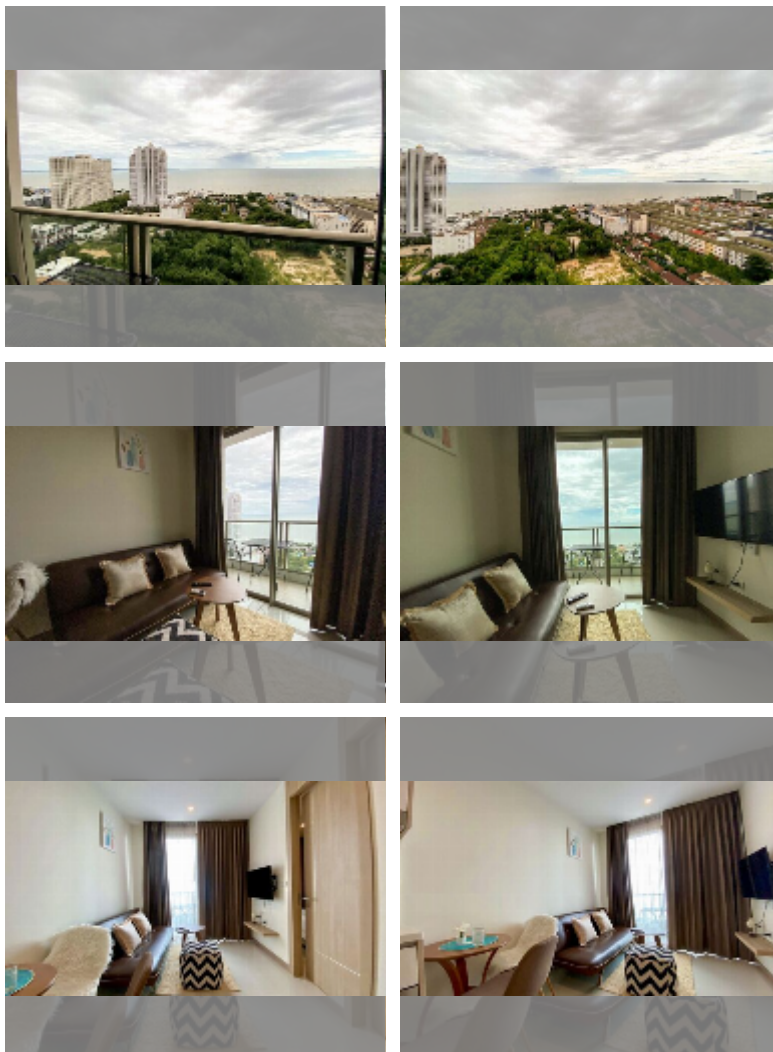

Condo for sale 1 bedroom 35 m² in The Riviera Jomtien, Pattaya

฿ 3,970,000

UNIT PARAMETERS:

UID	FS-241134
quota	thai quota
type	1 bedroom
size	35m ²
floor	27
view	sea view
equipment: furniture, air conditioner, television, refrigerator	

PROJECT PARAMETERS:

district	Jomtien
buildings	1
floors	46
built in	2019
maintenance	฿ 21,000/year

FACILITIES:

General information: highrise, pets are allowed, multy-level parking, covered parking.

Swimming pool: swimming pool, kids pool, rooftop pool, infinity view, waterfall, jacuzzi.

Chill zone: chill zone, garden, rooftop chillout.

Health zone: gym, sauna, hamam.

Other: reception, lobby, meeting room, games room, CCTV, security, laundry, room service.

details