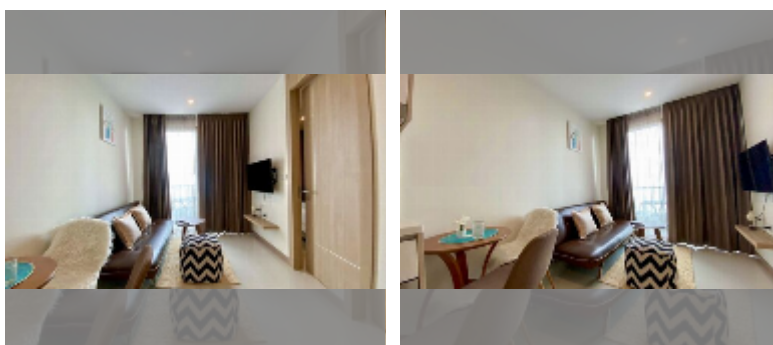

## Condo for sale 1 bedroom 35 m<sup>2</sup> in The Riviera Jomtien, Pattaya

**฿ 3,970,000**

### UNIT PARAMETERS:

UID	FS-241134
quota	thai quota
type	1 bedroom
size	35m <sup>2</sup>
floor	27
view	sea view
equipment: furniture, air conditioner, television, refrigerator	

**Health zone:** gym, sauna, hamam.

**Other:** reception, lobby, meeting room, games room, CCTV, security, laundry, room service.

[details](#)