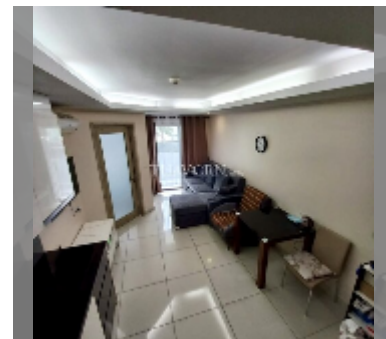

Condo for sale 1 bedroom 38 m² in Water Park Condominium, Pattaya

฿ 2,630,000

UNIT PARAMETERS:

UID	FS-241130
quota	foreign quota
type	1 bedroom
size	38m²
floor	2
view	pool view
equipment: furniture, air conditioner, television, washing-machine, refrigerator	

PROJECT PARAMETERS:

district	Pratumnak
buildings	1
floors	8
built in	2016
maintenance	฿ 18,240/year

FACILITIES:

General information: lowrise, meters to beach: 400, minutes to beach: 8, open parking, covered parking.

Swimming pool: swimming pool, kids pool, rooftop pool, jacuzzi.

Chill zone: chill zone, garden, rooftop chillout.

Health zone: gym, sauna.

Other: reception, kids playgarden, CCTV, security.