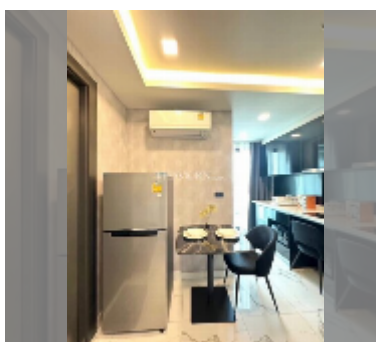

Condo for sale 1 bedroom 27 m² in Arcadia Millennium Tower, Pattaya

฿ 3,200,000

UNIT PARAMETERS:

| | |
|----------------------|------------------|
| UID | FS-241126 |
| quota | thai quota |
| type | 1 bedroom |
| size | 27m ² |
| floor | 30 |
| view | city view |
| equipment: furniture | |

Swimming pool: swimming pool, rooftop pool.

Chill zone: chill zone, garden, rooftop chillout.

Health zone: gym, sauna, SPA.

Other: lobby, games room, CCTV, security, laundry.

[details](#)