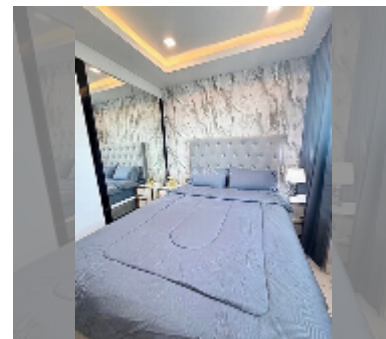

Condo for sale 1 bedroom 27 m² in Arcadia Millennium Tower, Pattaya

฿ 3,200,000

UNIT PARAMETERS:

UID	FS-241126
quota	thai quota
type	1 bedroom
size	27m²
floor	30
view	city view
equipment: furniture	

PROJECT PARAMETERS:

district	Central Pattaya
buildings	1
floors	46
built in	2021
maintenance	฿ 12,960/year

FACILITIES:

General information: highrise, open parking.

Swimming pool: swimming pool, rooftop pool.

Chill zone: chill zone, garden, rooftop chillout.

Health zone: gym, sauna, SPA.

Other: lobby, games room, CCTV, security, laundry.