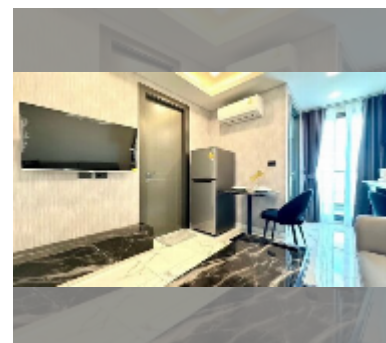

Condo for sale 1 bedroom 27 m² in Arcadia Millennium Tower, Pattaya

฿ 3,200,000

UNIT PARAMETERS:

UID	FS-241126
quota	thai quota
type	1 bedroom
size	27m²
floor	30
view	city view
equipment: furniture	

PROJECT PARAMETERS:

district	Central Pattaya
buildings	1
floors	46
built in	2021
maintenance	฿ 12,960/year

FACILITIES:

General information: highrise, open parking.

Swimming pool: swimming pool, rooftop pool.

Chill zone: chill zone, garden, rooftop chillout.

Health zone: gym, sauna, SPA.

Other: lobby, games room, CCTV, security, laundry.