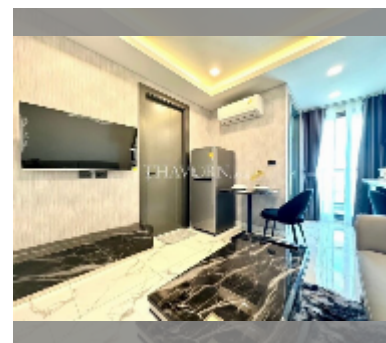

Condo for sale 1 bedroom 27 m² in Arcadia Millennium Tower, Pattaya

฿ 3,200,000

UNIT PARAMETERS:

UID	FS-241126
quota	thai quota
type	1 bedroom
size	27m ²
floor	30
view	city view
equipment: furniture	

PROJECT PARAMETERS:

district	Central Pattaya
buildings	1
floors	46
built in	2021
maintenance	฿ 12,960/year

FACILITIES:

General information: highrise, open parking.

Swimming pool: swimming pool, rooftop pool.

Chill zone: chill zone, garden, rooftop chillout.

Health zone: gym, sauna, SPA.

Other: lobby, games room, CCTV, security, laundry.

details