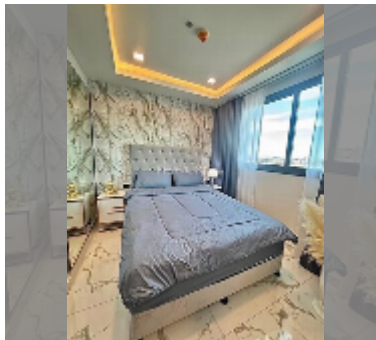

Condo for sale 1 bedroom 27 m² in Arcadia Millennium Tower, Pattaya

฿ 3,200,000

UNIT PARAMETERS:

UID	FS-241126
quota	thai quota
type	1 bedroom
size	27m²
floor	30
view	city view
equipment: furniture	

PROJECT PARAMETERS:

district	Central Pattaya
buildings	1
floors	46
built in	2021
maintenance	฿ 12,960/year

FACILITIES:

General information: highrise, open parking.

Swimming pool: swimming pool, rooftop pool.

Chill zone: chill zone, garden, rooftop chillout.

Health zone: gym, sauna, SPA.

Other: lobby, games room, CCTV, security, laundry.