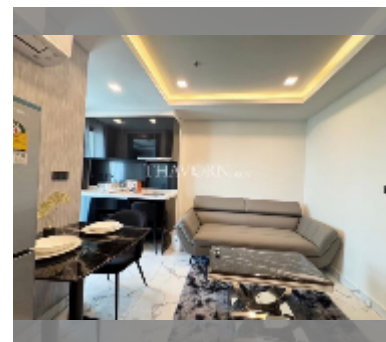

Condo for sale 1 bedroom 27 m² in Arcadia Millennium Tower, Pattaya

฿ 3,200,000

UNIT PARAMETERS:

UID	FS-241126
quota	thai quota
type	1 bedroom
size	27m ²
floor	30
view	city view
equipment: furniture	

PROJECT PARAMETERS:

Health zone: gym, sauna, SPA.

Other: lobby, games room, CCTV, security, laundry.

details