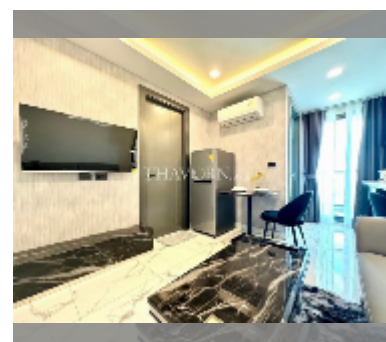

Condo for sale 1 bedroom 27 m² in Arcadia Millennium Tower, Pattaya

฿ 3,200,000

UNIT PARAMETERS:

UID	FS-241126
quota	thai quota
type	1 bedroom
size	27m²
floor	30
view	city view
equipment: furniture	

PROJECT PARAMETERS:

district	Central Pattaya
buildings	1
floors	46
built in	2021
maintenance	฿ 12,960/year

FACILITIES:

General information: highrise, open parking.

Swimming pool: swimming pool, rooftop pool.

Chill zone: chill zone, garden, rooftop chillout.

Health zone: gym, sauna, SPA.

Other: lobby, games room, CCTV, security, laundry.