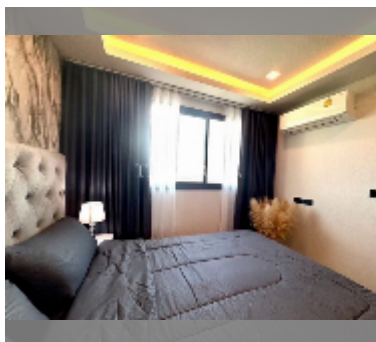

Condo for sale 1 bedroom 27 m² in Arcadia Millennium Tower, Pattaya

฿ 3,200,000

UNIT PARAMETERS:

UID	FS-241126
quota	thai quota
type	1 bedroom
size	27m²
floor	30
view	city view
equipment: furniture	

PROJECT PARAMETERS:

district	Central Pattaya
buildings	1
floors	46
built in	2021
maintenance	฿ 12,960/year

FACILITIES:

General information: highrise, open parking.

Swimming pool: swimming pool, rooftop pool.

Chill zone: chill zone, garden, rooftop chillout.

Health zone: gym, sauna, SPA.

Other: lobby, games room, CCTV, security, laundry.