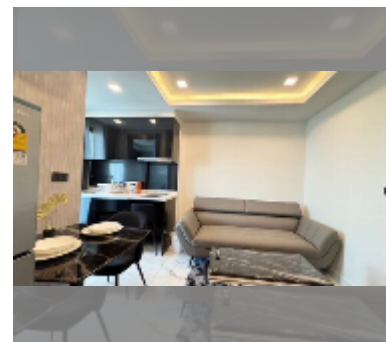

Condo for sale 1 bedroom 27 m² in Arcadia Millennium Tower, Pattaya

฿ 3,200,000

UNIT PARAMETERS:

UID	FS-241126
quota	thai quota
type	1 bedroom
size	27m²
floor	30
view	city view
equipment: furniture	

PROJECT PARAMETERS:

district	Central Pattaya
buildings	1
floors	46
built in	2021
maintenance	฿ 12,960/year

FACILITIES:

General information: highrise, open parking.

Swimming pool: swimming pool, rooftop pool.

Chill zone: chill zone, garden, rooftop chillout.

Health zone: gym, sauna, SPA.

Other: lobby, games room, CCTV, security, laundry.