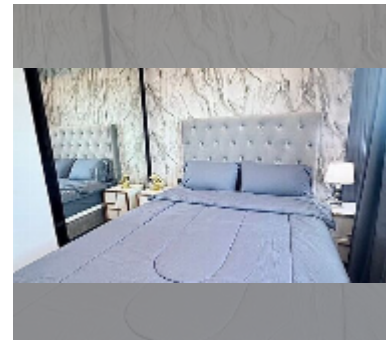

Condo for sale 1 bedroom 27 m² in Arcadia Millennium Tower, Pattaya

฿ 3,200,000

UNIT PARAMETERS:

UID	FS-241126
quota	thai quota
type	1 bedroom
size	27m²
floor	30
view	city view
equipment: furniture	

PROJECT PARAMETERS:

district	Central Pattaya
buildings	1
floors	46
built in	2021
maintenance	฿ 12,960/year

FACILITIES:

General information: highrise, open parking.

Swimming pool: swimming pool, rooftop pool.

Chill zone: chill zone, garden, rooftop chillout.

Health zone: gym, sauna, SPA.

Other: lobby, games room, CCTV, security, laundry.