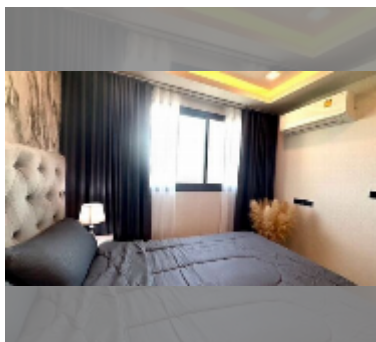

Condo for sale 1 bedroom 27 m² in Arcadia Millennium Tower, Pattaya

฿ 3,200,000

UNIT PARAMETERS:

UID	FS-241126
quota	thai quota
type	1 bedroom
size	27m²
floor	30
view	city view
equipment: furniture	

PROJECT PARAMETERS:

district	Central Pattaya
buildings	1
floors	46
built in	2021
maintenance	฿ 12,960/year

FACILITIES:

General information: highrise, open parking.

Swimming pool: swimming pool, rooftop pool.

Chill zone: chill zone, garden, rooftop chillout.

Health zone: gym, sauna, SPA.

Other: lobby, games room, CCTV, security, laundry.