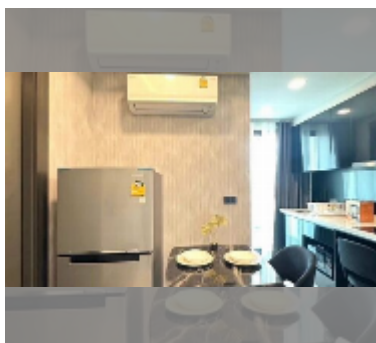

Condo for sale 1 bedroom 27 m² in Arcadia Millennium Tower, Pattaya

฿ 3,200,000

UNIT PARAMETERS:

UID	FS-241126
quota	thai quota
type	1 bedroom
size	27m²
floor	30
view	city view
equipment: furniture	

PROJECT PARAMETERS:

district	Central Pattaya
buildings	1
floors	46
built in	2021
maintenance	฿ 12,960/year

FACILITIES:

General information: highrise, open parking.

Swimming pool: swimming pool, rooftop pool.

Chill zone: chill zone, garden, rooftop chillout.

Health zone: gym, sauna, SPA.

Other: lobby, games room, CCTV, security, laundry.