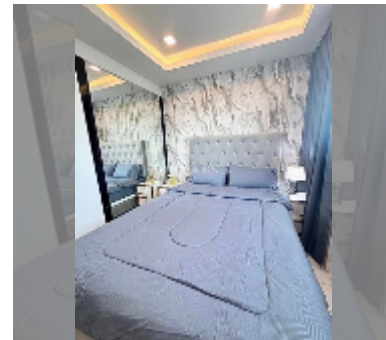

Condo for sale 1 bedroom 27 m² in Arcadia Millennium Tower, Pattaya

฿ 3,200,000

UNIT PARAMETERS:

UID	FS-241126
quota	thai quota
type	1 bedroom
size	27m²
floor	30
view	city view
equipment: furniture	

PROJECT PARAMETERS:

district	Central Pattaya
buildings	1
floors	46
built in	2021
maintenance	฿ 12,960/year

FACILITIES:

General information: highrise, open parking.

Swimming pool: swimming pool, rooftop pool.

Chill zone: chill zone, garden, rooftop chillout.

Health zone: gym, sauna, SPA.

Other: lobby, games room, CCTV, security, laundry.