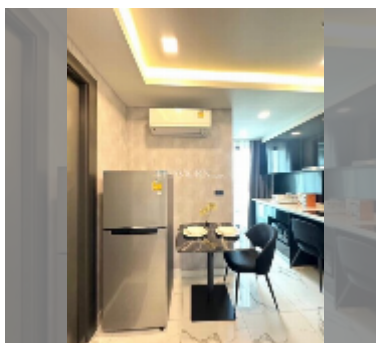

Condo for sale 1 bedroom 27 m² in Arcadia Millennium Tower, Pattaya

฿ 3,200,000

UNIT PARAMETERS:

UID	FS-241126
quota	thai quota
type	1 bedroom
size	27m ²
floor	30
view	city view
equipment: furniture	

PROJECT PARAMETERS:

district	Central Pattaya
buildings	1
floors	46
built in	2021
maintenance	฿ 12,960/year

FACILITIES:

General information: highrise, open parking.

Swimming pool: swimming pool, rooftop pool.

Chill zone: chill zone, garden, rooftop chillout.

Health zone: gym, sauna, SPA.

Other: lobby, games room, CCTV, security, laundry.

details