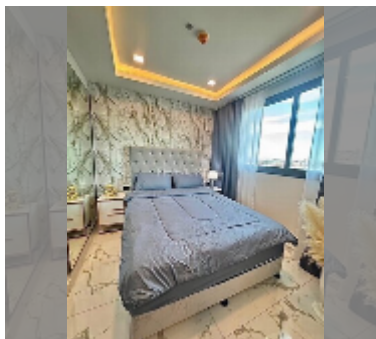

Condo for sale 1 bedroom 27 m² in Arcadia Millennium Tower, Pattaya

฿ 3,200,000

UNIT PARAMETERS:

UID	FS-241126
quota	thai quota
type	1 bedroom
size	27m²
floor	30
view	city view
equipment: furniture	

PROJECT PARAMETERS:

district	Central Pattaya
buildings	1
floors	46
built in	2021
maintenance	฿ 12,960/year

FACILITIES:

General information: highrise, open parking.

Swimming pool: swimming pool, rooftop pool.

Chill zone: chill zone, garden, rooftop chillout.

Health zone: gym, sauna, SPA.

Other: lobby, games room, CCTV, security, laundry.