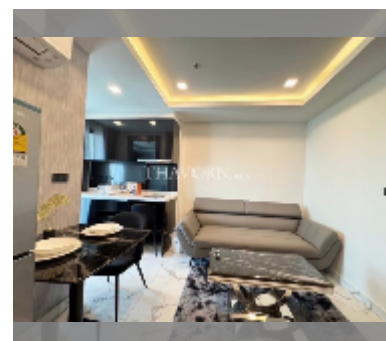

Condo for sale 1 bedroom 27 m² in Arcadia Millennium Tower, Pattaya

฿ 3,200,000

UNIT PARAMETERS:

UID	FS-241126
quota	thai quota
type	1 bedroom
size	27m²
floor	30
view	city view
equipment: furniture	

PROJECT PARAMETERS:

district	Central Pattaya
buildings	1
floors	46
built in	2021
maintenance	฿ 12,960/year

FACILITIES:

General information: highrise, open parking.

Swimming pool: swimming pool, rooftop pool.

Chill zone: chill zone, garden, rooftop chillout.

Health zone: gym, sauna, SPA.

Other: lobby, games room, CCTV, security, laundry.