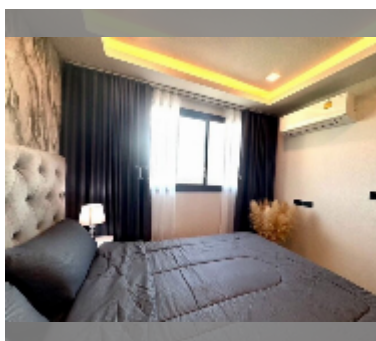

Condo for sale 1 bedroom 27 m² in Arcadia Millennium Tower, Pattaya

฿ 3,200,000

UNIT PARAMETERS:

UID	FS-241126
quota	thai quota
type	1 bedroom
size	27m²
floor	30
view	city view
equipment: furniture	

PROJECT PARAMETERS:

district	Central Pattaya
buildings	1
floors	46
built in	2021
maintenance	฿ 12,960/year

FACILITIES:

General information: highrise, open parking.

Swimming pool: swimming pool, rooftop pool.

Chill zone: chill zone, garden, rooftop chillout.

Health zone: gym, sauna, SPA.

Other: lobby, games room, CCTV, security, laundry.