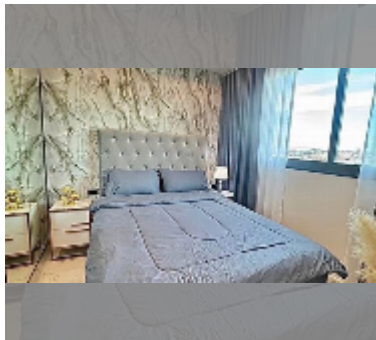

Condo for sale 1 bedroom 27 m² in Arcadia Millennium Tower, Pattaya

฿ 3,200,000

UNIT PARAMETERS:

UID	FS-241126
quota	thai quota
type	1 bedroom
size	27m²
floor	30
view	city view
equipment: furniture	

PROJECT PARAMETERS:

district	Central Pattaya
buildings	1
floors	46
built in	2021
maintenance	฿ 12,960/year

FACILITIES:

General information: highrise, open parking.

Swimming pool: swimming pool, rooftop pool.

Chill zone: chill zone, garden, rooftop chillout.

Health zone: gym, sauna, SPA.

Other: lobby, games room, CCTV, security, laundry.