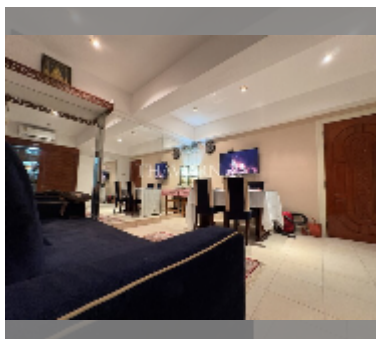

Condo for sale 1 bedroom 54 m² in Center Condotel, Pattaya

฿ 2,495,000

UNIT PARAMETERS:

UID	FS-241111
quota	foreign quota
type	1 bedroom
size	54m ²
floor	5
view	city view

PROJECT PARAMETERS:

district	Central Pattaya
buildings	1
floors	16
built in	1991

FACILITIES:

General information: highrise, meters to beach: 1200, minutes to beach: 5, open parking.

Swimming pool: swimming pool, sunbathing area.

Other: reception, lobby, CCTV, security, minimart, laundry.