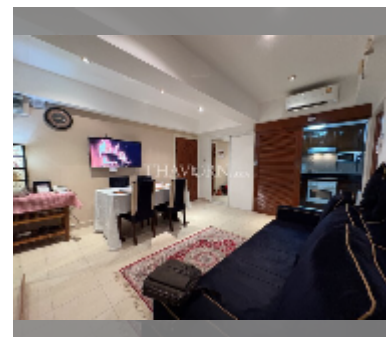

Condo for sale 1 bedroom 54 m² in Center Condotel, Pattaya

฿ 2,495,000

UNIT PARAMETERS:

UID	FS-241111
quota	foreign quota
type	1 bedroom
size	54m ²
floor	5
view	city view

PROJECT PARAMETERS:

district	Central Pattaya
buildings	1
floors	16
built in	1991

FACILITIES:

General information: highrise, meters to beach: 1200, minutes to beach: 5, open parking.

Swimming pool: swimming pool, sunbathing area.

Other: reception, lobby, CCTV, security, minimart, laundry.