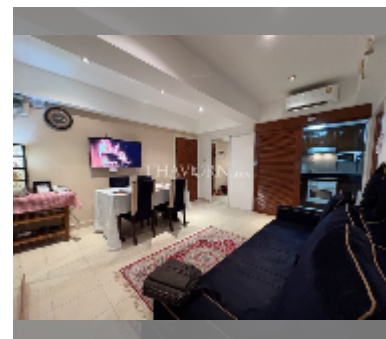

Condo for sale 1 bedroom 54 m² in Center Condotel, Pattaya

฿ 2,495,000

UNIT PARAMETERS:

UID	FS-241111
quota	foreign quota
type	1 bedroom
size	54m ²
floor	5
view	city view

PROJECT PARAMETERS:

district	Central Pattaya
buildings	1
floors	16
built in	1991

FACILITIES:

General information: highrise, meters to beach: 1200, minutes to beach: 5, open parking.

Swimming pool: swimming pool, sunbathing area.

Other: reception, lobby, CCTV, security, minimart, laundry.