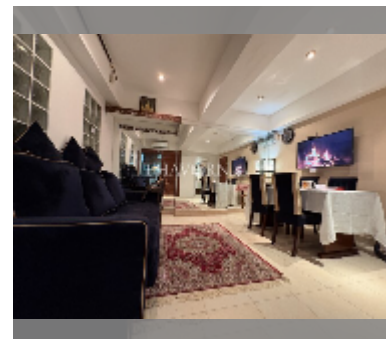

Condo for sale 1 bedroom 54 m² in Center Condotel, Pattaya

฿ 2,495,000

UNIT PARAMETERS:

UID	FS-241111
quota	foreign quota
type	1 bedroom
size	54m ²
floor	5
view	city view

PROJECT PARAMETERS:

district	Central Pattaya
buildings	1
floors	16
built in	1991

FACILITIES:

General information: highrise, meters to beach: 1200, minutes to beach: 5, open parking.

Swimming pool: swimming pool, sunbathing area.

Other: reception, lobby, CCTV, security, minimart, laundry.