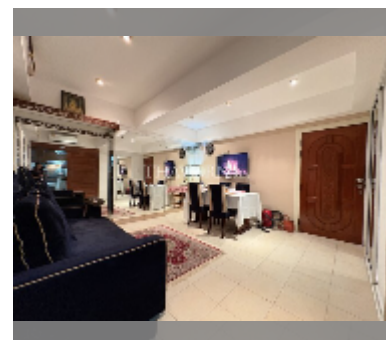

Condo for sale 1 bedroom 54 m² in Center Condotel, Pattaya

฿ 2,495,000

UNIT PARAMETERS:

UID	FS-241111
quota	foreign quota
type	1 bedroom
size	54m ²
floor	5
view	city view

PROJECT PARAMETERS:

district	Central Pattaya
buildings	1
floors	16
built in	1991

FACILITIES:

General information: highrise, meters to beach: 1200, minutes to beach: 5, open parking.

Swimming pool: swimming pool, sunbathing area.

Other: reception, lobby, CCTV, security, minimart, laundry.