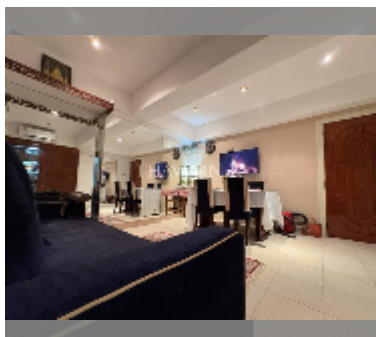

Condo for sale 1 bedroom 54 m² in Center Condotel, Pattaya

฿ 2,495,000

UNIT PARAMETERS:

UID	FS-241111
quota	foreign quota
type	1 bedroom
size	54m ²
floor	5
view	city view

PROJECT PARAMETERS:

district	Central Pattaya
buildings	1
floors	16
built in	1991

FACILITIES:

General information: highrise, meters to beach: 1200, minutes to beach: 5, open parking.

Swimming pool: swimming pool, sunbathing area.

Other: reception, lobby, CCTV, security, minimart, laundry.