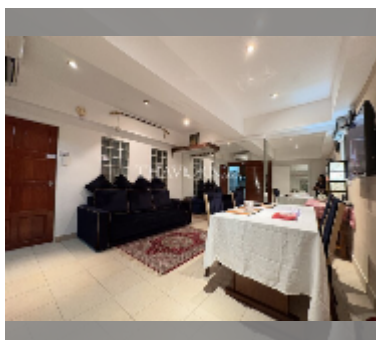

Condo for sale 1 bedroom 54 m² in Center Condotel, Pattaya

฿ 2,495,000

UNIT PARAMETERS:

UID	FS-241111
quota	foreign quota
type	1 bedroom
size	54m ²
floor	5
view	city view

PROJECT PARAMETERS:

district	Central Pattaya
buildings	1
floors	16
built in	1991

FACILITIES:

General information: highrise, meters to beach: 1200, minutes to beach: 5, open parking.

Swimming pool: swimming pool, sunbathing area.

Other: reception, lobby, CCTV, security, minimart, laundry.