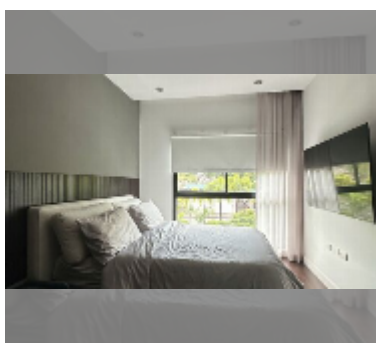

Condo for sale 2 bedroom 58 m² in The Axis, Pattaya

฿ 4,800,000

UNIT PARAMETERS:

UID	FS-241099
quota	foreign quota
type	2 bedroom
size	58m²
floor	4
view	garden view
quality	excellent
equipment: furniture, household appliances, kitchen appliances, washing-machine, refrigerator	

PROJECT PARAMETERS:

district	Thappraya
buildings	2
floors	20
built in	2013
maintenance	฿ 24,360/year

FACILITIES:

General information: highrise, open parking.

Swimming pool: swimming pool.

Chill zone: chill zone, garden, rooftop chillout.

Health zone: gym, sauna.

Other: lobby, clubhouse, kids playgarden, CCTV, security, minimart.