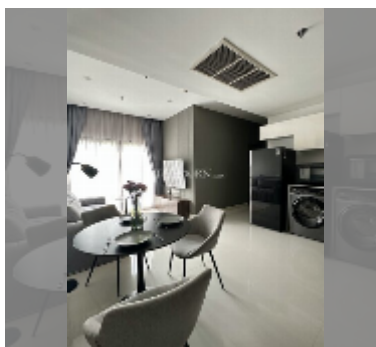

Condo for sale 2 bedroom 58 m² in The Axis, Pattaya

฿ 4,900,000

UNIT PARAMETERS:

UID	FS-241099
quota	foreign quota
type	2 bedroom
size	58m ²
floor	4
view	garden view
quality	excellent
equipment: furniture, household appliances, kitchen appliances, washing-machine, refrigerator	

Health zone: gym, sauna.

Other: lobby, clubhouse, kids playgarden, CCTV, security, minimart.

details