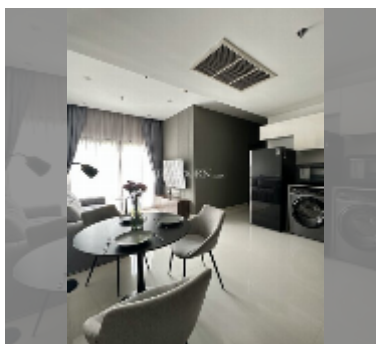

## Condo for sale 2 bedroom 58 m<sup>2</sup> in The Axis, Pattaya

**฿ 4,900,000**

### UNIT PARAMETERS:

UID	FS-241099
quota	foreign quota
type	2 bedroom
size	58m <sup>2</sup>
floor	4
view	garden view
quality	excellent
equipment: furniture, household appliances, kitchen appliances, washing-machine, refrigerator	

### FACILITIES:

General information: highrise, open parking.

Swimming pool: swimming pool.

Chill zone: chill zone, garden, rooftop chillout.

Health zone: gym, sauna.

Other: lobby, clubhouse, kids playgarden, CCTV, security, minimart.