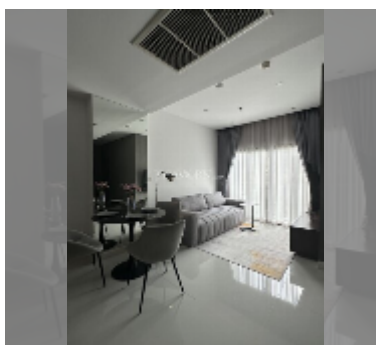

Condo for sale 2 bedroom 58 m² in The Axis, Pattaya

฿ 4,900,000

UNIT PARAMETERS:

UID	FS-241099
quota	foreign quota
type	2 bedroom
size	58m²
floor	4
view	garden view
quality	excellent
equipment: furniture, household appliances, kitchen appliances, washing-machine, refrigerator	

PROJECT PARAMETERS:

district	Thappraya
buildings	2
floors	20
built in	2013
maintenance	฿ 24,360/year

FACILITIES:

General information: highrise, open parking.

Swimming pool: swimming pool.

Chill zone: chill zone, garden, rooftop chillout.

Health zone: gym, sauna.

Other: lobby, clubhouse, kids playgarden, CCTV, security, minimart.