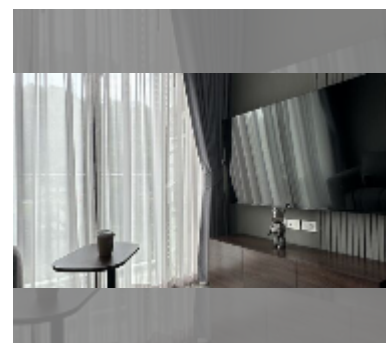

Condo for sale 2 bedroom 58 m² in The Axis, Pattaya

฿ 4,800,000

UNIT PARAMETERS:

UID	FS-241099
quota	foreign quota
type	2 bedroom
size	58m²
floor	4
view	garden view
quality	excellent
equipment: furniture, household appliances, kitchen appliances, washing-machine, refrigerator	

PROJECT PARAMETERS:

district	Thappraya
buildings	2
floors	20
built in	2013
maintenance	฿ 24,360/year

FACILITIES:

General information: highrise, open parking.

Swimming pool: swimming pool.

Chill zone: chill zone, garden, rooftop chillout.

Health zone: gym, sauna.

Other: lobby, clubhouse, kids playgarden, CCTV, security, minimart.