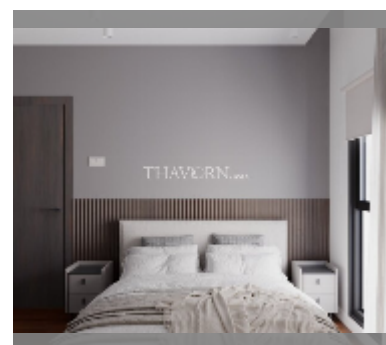

Condo for sale 2 bedroom 58 m² in The Axis, Pattaya

฿ 4,900,000

UNIT PARAMETERS:

UID	FS-241099
quota	foreign quota
type	2 bedroom
size	58m²
floor	4
view	garden view
quality	excellent
equipment: furniture, household appliances, kitchen appliances, washing-machine, refrigerator	

PROJECT PARAMETERS:

district	Thappraya
buildings	2
floors	20
built in	2013
maintenance	฿ 24,360/year

FACILITIES:

General information: highrise, open parking.

Swimming pool: swimming pool.

Chill zone: chill zone, garden, rooftop chillout.

Health zone: gym, sauna.

Other: lobby, clubhouse, kids playgarden, CCTV, security, minimart.