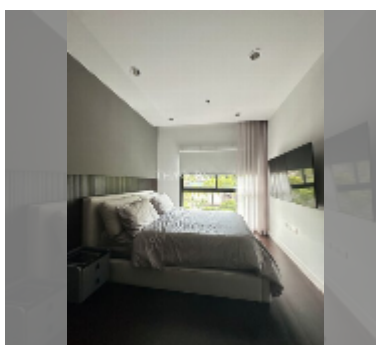

Condo for sale 2 bedroom 58 m² in The Axis, Pattaya

฿ 4,900,000

UNIT PARAMETERS:

UID	FS-241099
quota	foreign quota
type	2 bedroom
size	58m²
floor	4
view	garden view
quality	excellent
equipment: furniture, household appliances, kitchen appliances, washing-machine, refrigerator	

PROJECT PARAMETERS:

district	Thappraya
buildings	2
floors	20
built in	2013
maintenance	฿ 24,360/year

FACILITIES:

General information: highrise, open parking.

Swimming pool: swimming pool.

Chill zone: chill zone, garden, rooftop chillout.

Health zone: gym, sauna.

Other: lobby, clubhouse, kids playgarden, CCTV, security, minimart.