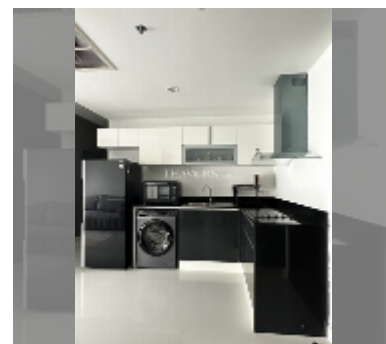

Condo for sale 2 bedroom 58 m² in The Axis, Pattaya

฿ 4,900,000

UNIT PARAMETERS:

UID	FS-241099
quota	foreign quota
type	2 bedroom
size	58m²
floor	4
view	garden view
quality	excellent
equipment: furniture, household appliances, kitchen appliances, washing-machine, refrigerator	

PROJECT PARAMETERS:

district	Thappraya
buildings	2
floors	20
built in	2013
maintenance	฿ 24,360/year

FACILITIES:

General information: highrise, open parking.

Swimming pool: swimming pool.

Chill zone: chill zone, garden, rooftop chillout.

Health zone: gym, sauna.

Other: lobby, clubhouse, kids playgarden, CCTV, security, minimart.