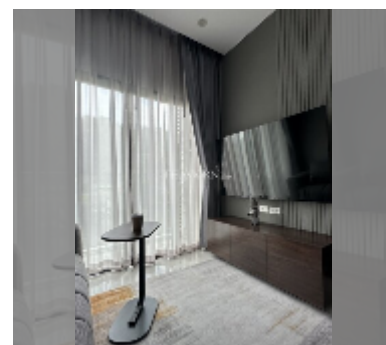

Condo for sale 2 bedroom 58 m² in The Axis, Pattaya

฿ 4,900,000

UNIT PARAMETERS:

UID	FS-241099
quota	foreign quota
type	2 bedroom
size	58m²
floor	4
view	garden view
quality	excellent
equipment: furniture, household appliances, kitchen appliances, washing-machine, refrigerator	

PROJECT PARAMETERS:

district	Thappraya
buildings	2
floors	20
built in	2013
maintenance	฿ 24,360/year

FACILITIES:

General information: highrise, open parking.

Swimming pool: swimming pool.

Chill zone: chill zone, garden, rooftop chillout.

Health zone: gym, sauna.

Other: lobby, clubhouse, kids playgarden, CCTV, security, minimart.