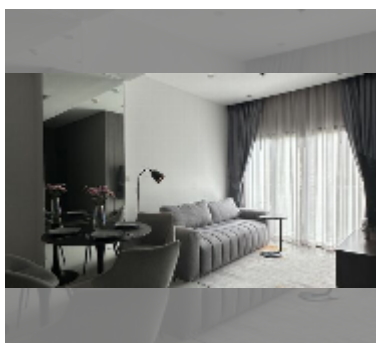

Condo for sale 2 bedroom 58 m² in The Axis, Pattaya

฿ 4,800,000

UNIT PARAMETERS:

UID	FS-241099
quota	foreign quota
type	2 bedroom
size	58m²
floor	4
view	garden view
quality	excellent
equipment: furniture, household appliances, kitchen appliances, washing-machine, refrigerator	

PROJECT PARAMETERS:

district	Thappraya
buildings	2
floors	20
built in	2013
maintenance	฿ 24,360/year

FACILITIES:

General information: highrise, open parking.

Swimming pool: swimming pool.

Chill zone: chill zone, garden, rooftop chillout.

Health zone: gym, sauna.

Other: lobby, clubhouse, kids playgarden, CCTV, security, minimart.