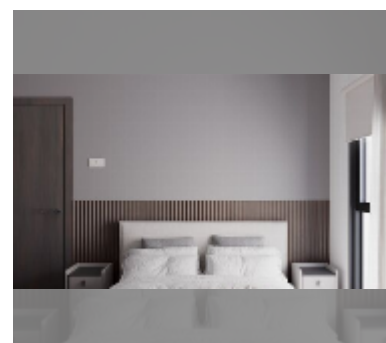

Condo for sale 2 bedroom 58 m² in The Axis, Pattaya

฿ 4,800,000

UNIT PARAMETERS:

UID	FS-241099
quota	foreign quota
type	2 bedroom
size	58m²
floor	4
view	garden view
quality	excellent
equipment: furniture, household appliances, kitchen appliances, washing-machine, refrigerator	

PROJECT PARAMETERS:

district	Thappraya
buildings	2
floors	20
built in	2013
maintenance	฿ 24,360/year

FACILITIES:

General information: highrise, open parking.

Swimming pool: swimming pool.

Chill zone: chill zone, garden, rooftop chillout.

Health zone: gym, sauna.

Other: lobby, clubhouse, kids playgarden, CCTV, security, minimart.