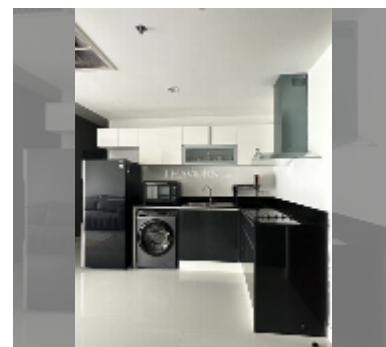

Condo for sale 2 bedroom 58 m² in The Axis, Pattaya

฿ 4,900,000

UNIT PARAMETERS:

UID	FS-241099
quota	foreign quota
type	2 bedroom
size	58m²
floor	4
view	garden view
quality	excellent
equipment: furniture, household appliances, kitchen appliances, washing-machine, refrigerator	

PROJECT PARAMETERS:

district	Thappraya
buildings	2
floors	20
built in	2013
maintenance	฿ 24,360/year

FACILITIES:

General information: highrise, open parking.

Swimming pool: swimming pool.

Chill zone: chill zone, garden, rooftop chillout.

Health zone: gym, sauna.

Other: lobby, clubhouse, kids playgarden, CCTV, security, minimart.