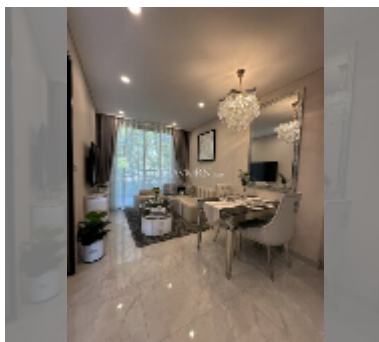

Condo for sale 1 bedroom 38.6 m² in Copacabana Coral Reef, Pattaya

฿ 6,320,000

UNIT PARAMETERS:

UID	FS-241091
quota	foreign quota
type	1 bedroom
size	38.6m²
floor	27
view	sea view

PROJECT PARAMETERS:

district	Jomtien
buildings	1
floors	56
start of construction	2024
built in	2028

FACILITIES:

General information: highrise, meters to beach: 500, minutes to beach: 5, multy-level parking.

Swimming pool: swimming pool, kids pool, rooftop pool, infinity view.

Chill zone: chill zone.

Health zone: gym, sauna.

Other: reception, lobby, CCTV, security.