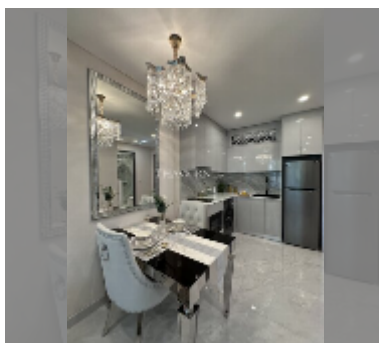

Condo for sale 1 bedroom 38.6 m² in Copacabana Coral Reef, Pattaya

฿ 6,320,000

UNIT PARAMETERS:

UID	FS-241091
quota	foreign quota
type	1 bedroom
size	38.6m²
floor	27
view	sea view

PROJECT PARAMETERS:

district	Jomtien
buildings	1
floors	56
start of construction	2024
built in	2028

FACILITIES:

General information: highrise, meters to beach: 500, minutes to beach: 5, multy-level parking.

Swimming pool: swimming pool, kids pool, rooftop pool, infinity view.

Chill zone: chill zone.

Health zone: gym, sauna.

Other: reception, lobby, CCTV, security.