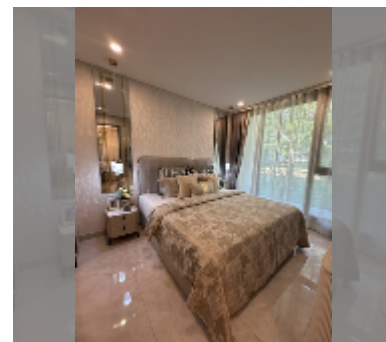

Condo for sale 1 bedroom 38.6 m² in Copacabana Coral Reef, Pattaya

฿ 6,320,000

UNIT PARAMETERS:

UID	FS-241091
quota	foreign quota
type	1 bedroom
size	38.6m²
floor	27
view	sea view

PROJECT PARAMETERS:

district	Jomtien
buildings	1
floors	56
start of construction	2024
built in	2028

FACILITIES:

General information: highrise, meters to beach: 500, minutes to beach: 5, multy-level parking.

Swimming pool: swimming pool, kids pool, rooftop pool, infinity view.

Chill zone: chill zone.

Health zone: gym, sauna.

Other: reception, lobby, CCTV, security.