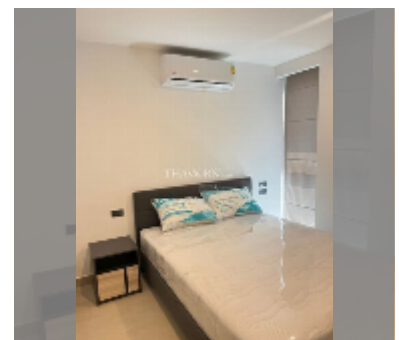

Condo for sale 1 bedroom 28.64 m² in The Breeze Condominium, Pattaya

฿ 1,990,000

UNIT PARAMETERS:

UID	FS-241089
quota	foreign quota
type	1 bedroom
size	28.64m ²
floor	3
view	garden view
equipment: furniture, air conditioner, television, refrigerator	

PROJECT PARAMETERS:

district	Bang Saray
floors	8
built in	2024

FACILITIES:

General information: lowrise, covered parking.

Swimming pool: swimming pool.

Health zone: gym.

Other: CCTV, security.

[details](#)