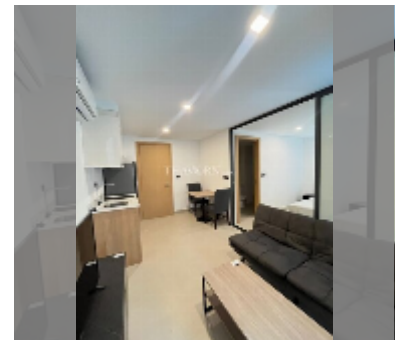

Condo for sale 1 bedroom 28.64 m² in The Breeze Condominium, Pattaya

฿ 1,950,000

UNIT PARAMETERS:

UID	FS-241089
quota	foreign quota
type	1 bedroom
size	28.64m ²
floor	3
view	garden view
equipment: furniture, air conditioner, television, refrigerator	

PROJECT PARAMETERS:

district	Bang Saray
floors	8
built in	2024

FACILITIES:

- General information: lowrise, covered parking.
- Swimming pool: swimming pool.
- Health zone: gym.
- Other: CCTV, security.

[details](#)