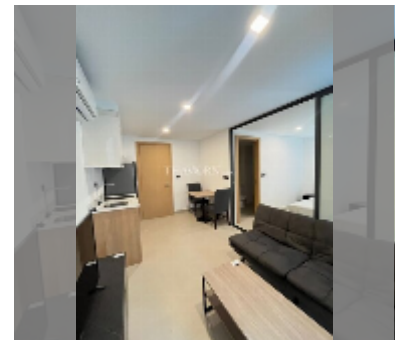

Condo for sale 1 bedroom 28.64 m² in The Breeze Condominium, Pattaya

฿ 1,990,000

UNIT PARAMETERS:

UID	FS-241089
quota	foreign quota
type	1 bedroom
size	28.64m ²
floor	3
view	garden view
equipment: furniture, air conditioner, television, refrigerator	

PROJECT PARAMETERS:

district	Bang Saray
floors	8
built in	2024

FACILITIES:

General information: lowrise, covered parking.

Swimming pool: swimming pool.

Health zone: gym.

Other: CCTV, security.

[details](#)