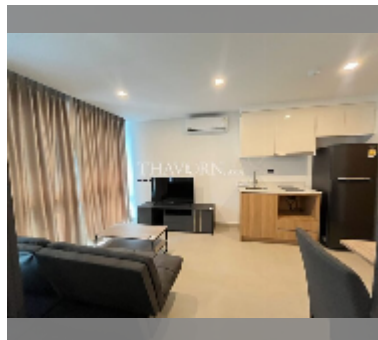

Condo for sale 1 bedroom 28.64 m² in The Breeze Condominium, Pattaya

฿ 1,950,000

UNIT PARAMETERS:

UID	FS-241089
quota	foreign quota
type	1 bedroom
size	28.64m ²
floor	3
view	garden view
equipment: furniture, air conditioner, television, refrigerator	

PROJECT PARAMETERS:

district	Bang Saray
floors	8
built in	2024

FACILITIES:

- General information: lowrise, covered parking.
- Swimming pool: swimming pool.
- Health zone: gym.
- Other: CCTV, security.

[details](#)