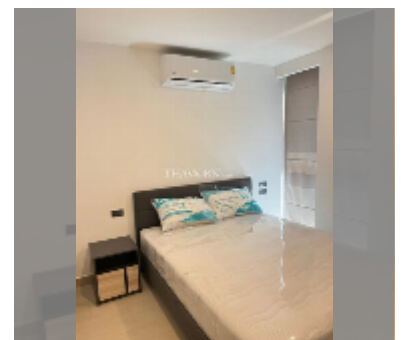

Condo for sale 1 bedroom 28.64 m² in The Breeze Condominium, Pattaya

฿ 1,950,000

UNIT PARAMETERS:

UID	FS-241089
quota	foreign quota
type	1 bedroom
size	28.64m ²
floor	3
view	garden view
equipment: furniture, air conditioner, television, refrigerator	

PROJECT PARAMETERS:

district	Bang Saray
floors	8
built in	2024

FACILITIES:

- General information: lowrise, covered parking.
- Swimming pool: swimming pool.
- Health zone: gym.
- Other: CCTV, security.

[details](#)