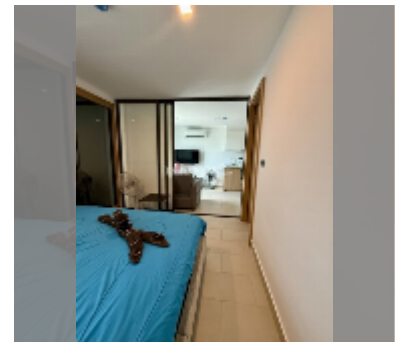

Condo for sale 1 bedroom 28.64 m² in The Breeze Condominium, Pattaya

฿ 1,740,000

UNIT PARAMETERS:

UID	FS-241088
quota	foreign quota
type	1 bedroom
size	28.64m²
floor	2
view	garden view

PROJECT PARAMETERS:

district	Bang Saray
floors	8
built in	2024

FACILITIES:

General information: lowrise, covered parking.

Swimming pool: swimming pool.

Health zone: gym.

Other: CCTV, security.