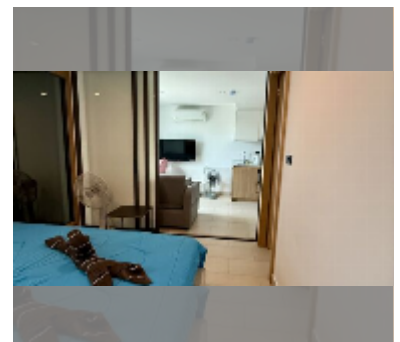

Condo for sale 1 bedroom 28.64 m² in The Breeze Condominium, Pattaya

฿ 1,740,000

UNIT PARAMETERS:

UID	FS-241088
quota	foreign quota
type	1 bedroom
size	28.64m ²
floor	2
view	garden view

PROJECT PARAMETERS:

district	Bang Saray
floors	8
built in	2024

FACILITIES:

General information: lowrise, covered parking.

Swimming pool: swimming pool.

Health zone: gym.

Other: CCTV, security.

[details](#)