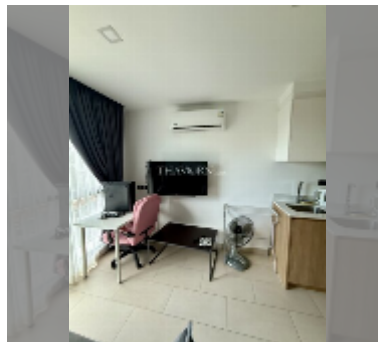

Condo for sale 1 bedroom 28.64 m² in The Breeze Condominium, Pattaya

฿ 1,990,000

UNIT PARAMETERS:

UID	FS-241088
quota	foreign quota
type	1 bedroom
size	28.64m ²
floor	2
view	garden view

PROJECT PARAMETERS:

district	Bang Saray
floors	8
built in	2024

FACILITIES:

General information: lowrise, covered parking.

Swimming pool: swimming pool.

Health zone: gym.

Other: CCTV, security.

[details](#)