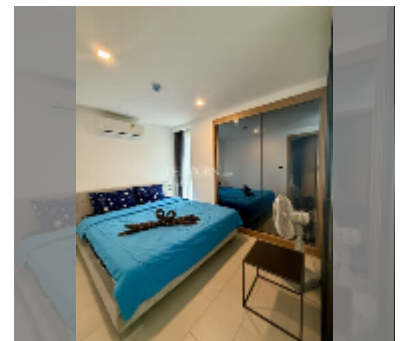

Condo for sale 1 bedroom 28.64 m² in The Breeze Condominium, Pattaya

฿ 1,740,000

UNIT PARAMETERS:

UID	FS-241088
quota	foreign quota
type	1 bedroom
size	28.64m ²
floor	2
view	garden view

PROJECT PARAMETERS:

district	Bang Saray
floors	8
built in	2024

FACILITIES:

General information: lowrise, covered parking.

Swimming pool: swimming pool.

Health zone: gym.

Other: CCTV, security.

[details](#)