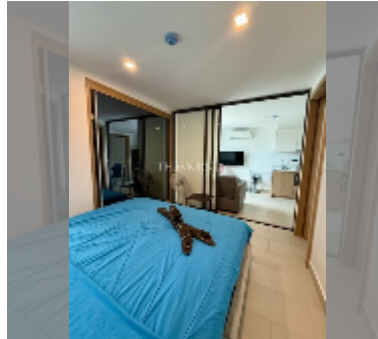

Condo for sale 1 bedroom 28.64 m² in The Breeze Condominium, Pattaya

฿ 1,740,000

UNIT PARAMETERS:

UID	FS-241088
quota	foreign quota
type	1 bedroom
size	28.64m²
floor	2
view	garden view

PROJECT PARAMETERS:

district	Bang Saray
floors	8
built in	2024

FACILITIES:

General information: lowrise, covered parking.

Swimming pool: swimming pool.

Health zone: gym.

Other: CCTV, security.