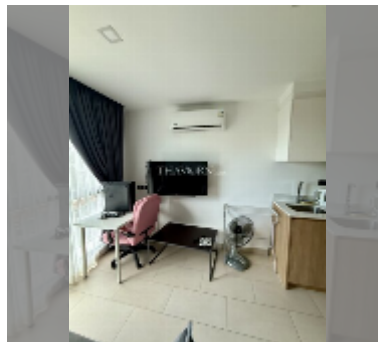

Condo for sale 1 bedroom 28.64 m² in The Breeze Condominium, Pattaya

฿ 1,740,000

UNIT PARAMETERS:

UID	FS-241088
quota	foreign quota
type	1 bedroom
size	28.64m ²
floor	2
view	garden view

PROJECT PARAMETERS:

district	Bang Saray
floors	8
built in	2024

FACILITIES:

General information: lowrise, covered parking.

Swimming pool: swimming pool.

Health zone: gym.

Other: CCTV, security.

[details](#)