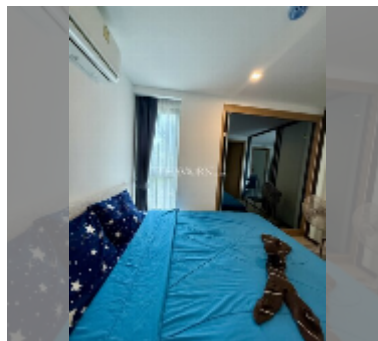

Condo for sale 1 bedroom 28.64 m² in The Breeze Condominium, Pattaya

฿ 1,990,000

UNIT PARAMETERS:

UID	FS-241088
quota	foreign quota
type	1 bedroom
size	28.64m ²
floor	2
view	garden view

PROJECT PARAMETERS:

district	Bang Saray
floors	8
built in	2024

FACILITIES:

General information: lowrise, covered parking.

Swimming pool: swimming pool.

Health zone: gym.

Other: CCTV, security.

[details](#)