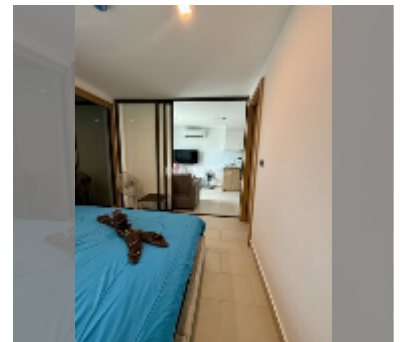

Condo for sale 1 bedroom 28.64 m² in The Breeze Condominium, Pattaya

฿ 1,740,000

UNIT PARAMETERS:

UID	FS-241088
quota	foreign quota
type	1 bedroom
size	28.64m²
floor	2
view	garden view

PROJECT PARAMETERS:

district	Bang Saray
floors	8
built in	2024

FACILITIES:

General information: lowrise, covered parking.

Swimming pool: swimming pool.

Health zone: gym.

Other: CCTV, security.