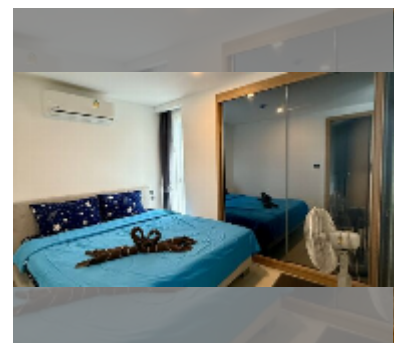

Condo for sale 1 bedroom 28.64 m² in The Breeze Condominium, Pattaya

฿ 1,740,000

UNIT PARAMETERS:

UID	FS-241088
quota	foreign quota
type	1 bedroom
size	28.64m ²
floor	2
view	garden view

PROJECT PARAMETERS:

district	Bang Saray
floors	8
built in	2024

FACILITIES:

General information: lowrise, covered parking.

Swimming pool: swimming pool.

Health zone: gym.

Other: CCTV, security.

[details](#)