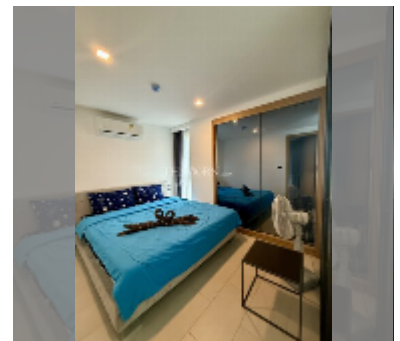

Condo for sale 1 bedroom 28.64 m² in The Breeze Condominium, Pattaya

฿ 1,990,000

UNIT PARAMETERS:

UID	FS-241088
quota	foreign quota
type	1 bedroom
size	28.64m ²
floor	2
view	garden view

PROJECT PARAMETERS:

district	Bang Saray
floors	8
built in	2024

FACILITIES:

General information: lowrise, covered parking.

Swimming pool: swimming pool.

Health zone: gym.

Other: CCTV, security.

[details](#)