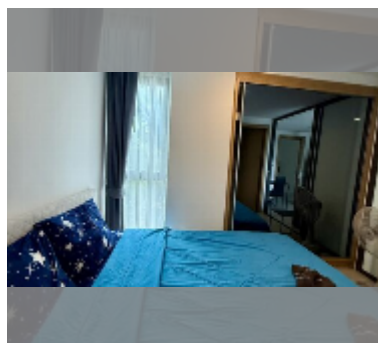

Condo for sale 1 bedroom 28.64 m² in The Breeze Condominium, Pattaya

฿ 1,740,000

UNIT PARAMETERS:

UID	FS-241088
quota	foreign quota
type	1 bedroom
size	28.64m²
floor	2
view	garden view

PROJECT PARAMETERS:

district	Bang Saray
floors	8
built in	2024

FACILITIES:

General information: lowrise, covered parking.

Swimming pool: swimming pool.

Health zone: gym.

Other: CCTV, security.