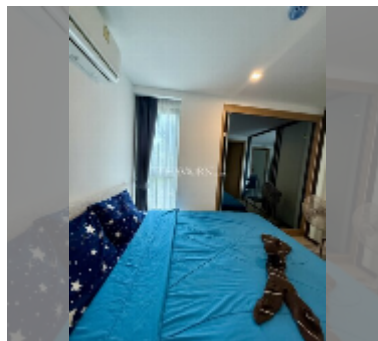

Condo for sale 1 bedroom 28.64 m² in The Breeze Condominium, Pattaya

฿ 1,740,000

UNIT PARAMETERS:

UID	FS-241088
quota	foreign quota
type	1 bedroom
size	28.64m ²
floor	2
view	garden view

PROJECT PARAMETERS:

district	Bang Saray
floors	8
built in	2024

FACILITIES:

General information: lowrise, covered parking.

Swimming pool: swimming pool.

Health zone: gym.

Other: CCTV, security.

[details](#)