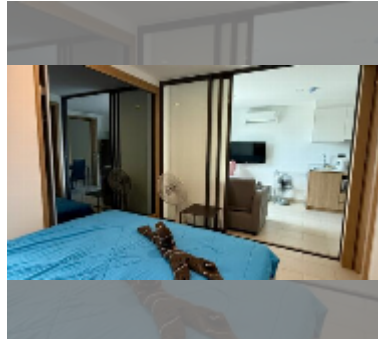

Condo for sale 1 bedroom 28.64 m² in The Breeze Condominium, Pattaya

฿ 1,740,000

UNIT PARAMETERS:

UID	FS-241088
quota	foreign quota
type	1 bedroom
size	28.64m ²
floor	2
view	garden view

PROJECT PARAMETERS:

district	Bang Saray
floors	8
built in	2024

FACILITIES:

General information: lowrise, covered parking.

Swimming pool: swimming pool.

Health zone: gym.

Other: CCTV, security.

[details](#)