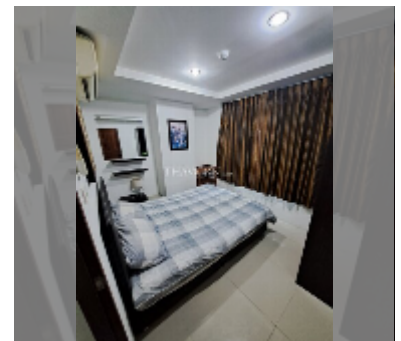

Condo for sale 1 bedroom 32 m² in Jomtien Beach Mountain 6, Pattaya

฿ 1,290,000

UNIT PARAMETERS:

UID	FS-241087
quota	foreign quota
type	1 bedroom
size	32m²
floor	4
view	garden view

PROJECT PARAMETERS:

district	Jomtien
buildings	1
floors	6
built in	2013
maintenance	฿ 13,440/year

FACILITIES:

General information: lowrise, meters to beach: 1500, minutes to beach: 5, covered parking.

Swimming pool: swimming pool.

Health zone: gym.

Other: CCTV, security.