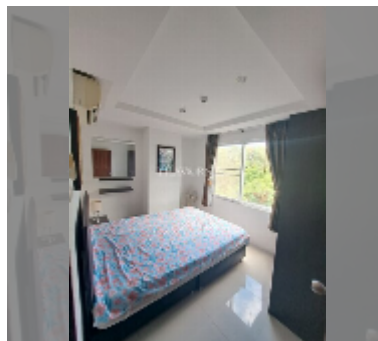

Condo for sale 1 bedroom 32 m² in Jomtien Beach Mountain 6, Pattaya

฿ 1,290,000

UNIT PARAMETERS:

UID	FS-241087
quota	foreign quota
type	1 bedroom
size	32m²
floor	4
view	garden view

PROJECT PARAMETERS:

district	Jomtien
buildings	1
floors	6
built in	2013
maintenance	฿ 13,440/year

FACILITIES:

General information: lowrise, meters to beach: 1500, minutes to beach: 5, covered parking.

Swimming pool: swimming pool.

Health zone: gym.

Other: CCTV, security.