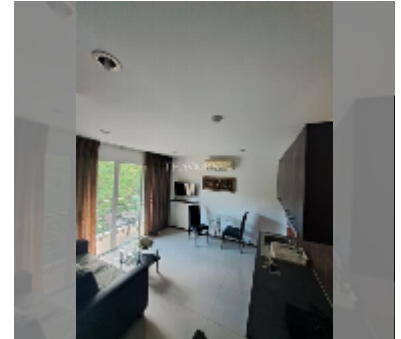

Condo for sale 1 bedroom 32 m² in Jomtien Beach Mountain 6, Pattaya

฿ 1,290,000

UNIT PARAMETERS:

UID	FS-241087
quota	foreign quota
type	1 bedroom
size	32m²
floor	4
view	garden view

PROJECT PARAMETERS:

district	Jomtien
buildings	1
floors	6
built in	2013
maintenance	฿ 13,440/year

FACILITIES:

General information: lowrise, meters to beach: 1500, minutes to beach: 5, covered parking.

Swimming pool: swimming pool.

Health zone: gym.

Other: CCTV, security.