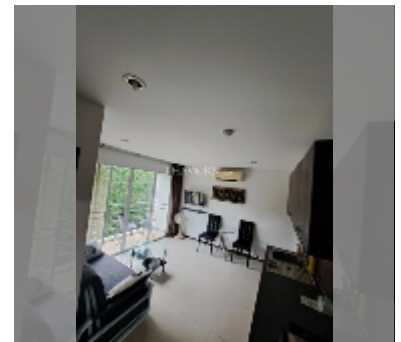

Condo for sale 1 bedroom 32 m² in Jomtien Beach Mountain 6, Pattaya

฿ 1,290,000

UNIT PARAMETERS:

UID	FS-241087
quota	foreign quota
type	1 bedroom
size	32m²
floor	4
view	garden view

PROJECT PARAMETERS:

district	Jomtien
buildings	1
floors	6
built in	2013
maintenance	฿ 13,440/year

FACILITIES:

General information: lowrise, meters to beach: 1500, minutes to beach: 5, covered parking.

Swimming pool: swimming pool.

Health zone: gym.

Other: CCTV, security.