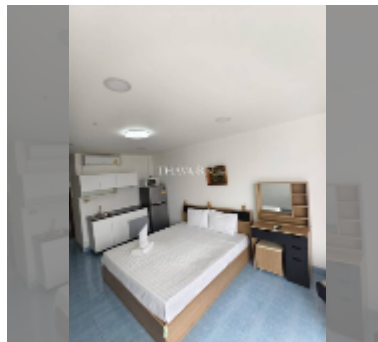

Condo for sale 1 bedroom 29 m² in Jomtien beach condominium, Pattaya

฿ 1,300,000

UNIT PARAMETERS:

UID	FS-241084
quota	thai quota
type	1 bedroom
size	29m²
floor	15
view	sea view

PROJECT PARAMETERS:

district	Jomtien
buildings	5
floors	18
built in	1993

FACILITIES:

General information: highrise, open parking.

Swimming pool: swimming pool.

Chill zone: chill zone.

Health zone: gym.

Other: CCTV, security, minimart.