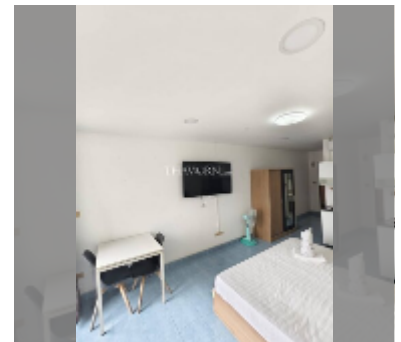

Condo for sale 1 bedroom 29 m² in Jomtien beach condominium, Pattaya

฿ 1,300,000

UNIT PARAMETERS:

UID	FS-241084
quota	thai quota
type	1 bedroom
size	29m²
floor	15
view	sea view

PROJECT PARAMETERS:

district	Jomtien
buildings	5
floors	18
built in	1993

FACILITIES:

General information: highrise, open parking.

Swimming pool: swimming pool.

Chill zone: chill zone.

Health zone: gym.

Other: CCTV, security, minimart.