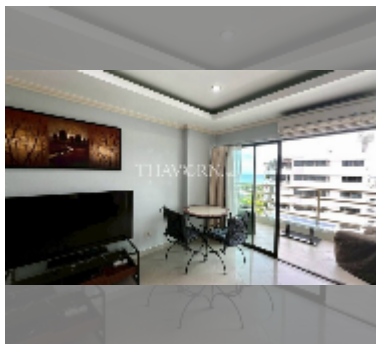

Condo for sale 1 bedroom 96 m² in View Talay 5, Pattaya

฿ 5,600,000

UNIT PARAMETERS:

UID	FS-241081
quota	company ownership
type	1 bedroom
size	96m²
floor	19
view	sea view

PROJECT PARAMETERS:

district	Thappraya
buildings	2
floors	22
built in	2007
maintenance	฿ 23,040/year

FACILITIES:

General information: highrise, meters to beach: 150, minutes to beach: 3, open parking, covered parking.

Swimming pool: swimming pool.

Other: reception, CCTV, security, minimart, laundry, room service.