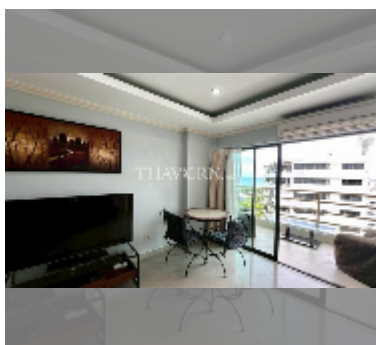

Condo for sale 1 bedroom 96 m² in View Talay 5, Pattaya

฿ 5,600,000

UNIT PARAMETERS:

UID	FS-241081
quota	company ownership
type	1 bedroom
size	96m²
floor	19
view	sea view

PROJECT PARAMETERS:

district	Thappraya
buildings	2
floors	22
built in	2007
maintenance	฿ 23,040/year

FACILITIES:

General information: highrise, meters to beach: 150, minutes to beach: 3, open parking, covered parking.

Swimming pool: swimming pool.

Other: reception, CCTV, security, minimart, laundry, room service.