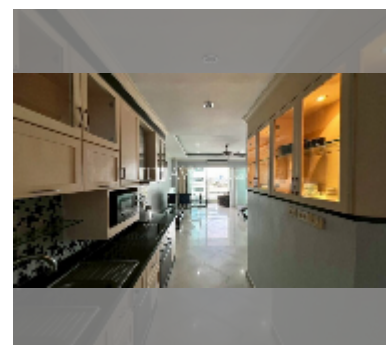

Condo for sale 1 bedroom 96 m² in View Talay 5, Pattaya

฿ 5,600,000

UNIT PARAMETERS:

UID	FS-241081
quota	company ownership
type	1 bedroom
size	96m²
floor	19
view	sea view

PROJECT PARAMETERS:

district	Thappraya
buildings	2
floors	22
built in	2007
maintenance	฿ 23,040/year

FACILITIES:

General information: highrise, meters to beach: 150, minutes to beach: 3, open parking, covered parking.

Swimming pool: swimming pool.

Other: reception, CCTV, security, minimart, laundry, room service.