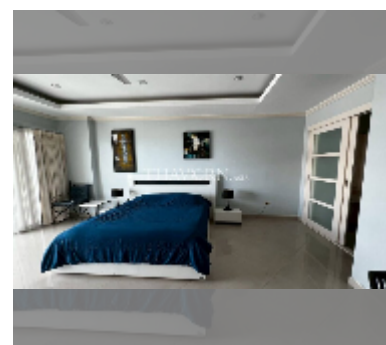

Condo for sale 1 bedroom 96 m² in View Talay 5, Pattaya

฿ 5,600,000

UNIT PARAMETERS:

UID	FS-241081
quota	company ownership
type	1 bedroom
size	96m²
floor	19
view	sea view

PROJECT PARAMETERS:

district	Thappraya
buildings	2
floors	22
built in	2007
maintenance	฿ 23,040/year

FACILITIES:

General information: highrise, meters to beach: 150, minutes to beach: 3, open parking, covered parking.

Swimming pool: swimming pool.

Other: reception, CCTV, security, minimart, laundry, room service.