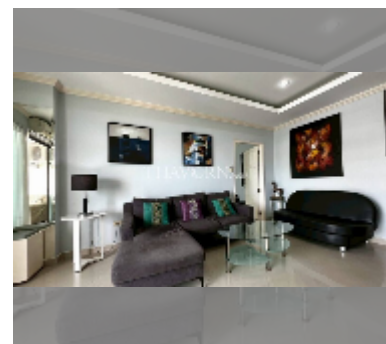

Condo for sale 1 bedroom 96 m² in View Talay 5, Pattaya

฿ 5,600,000

UNIT PARAMETERS:

UID	FS-241081
quota	company ownership
type	1 bedroom
size	96m²
floor	19
view	sea view

PROJECT PARAMETERS:

district	Thappraya
buildings	2
floors	22
built in	2007
maintenance	฿ 23,040/year

FACILITIES:

General information: highrise, meters to beach: 150, minutes to beach: 3, open parking, covered parking.

Swimming pool: swimming pool.

Other: reception, CCTV, security, minimart, laundry, room service.