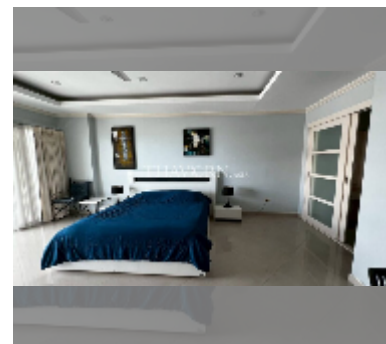

Condo for sale 1 bedroom 96 m² in View Talay 5, Pattaya

฿ 5,600,000

UNIT PARAMETERS:

UID	FS-241081
quota	company ownership
type	1 bedroom
size	96m²
floor	19
view	sea view

PROJECT PARAMETERS:

district	Thappraya
buildings	2
floors	22
built in	2007
maintenance	฿ 23,040/year

FACILITIES:

General information: highrise, meters to beach: 150, minutes to beach: 3, open parking, covered parking.

Swimming pool: swimming pool.

Other: reception, CCTV, security, minimart, laundry, room service.