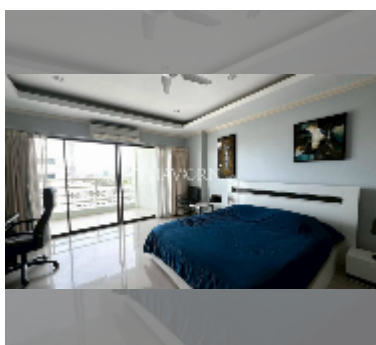

Condo for sale 1 bedroom 96 m² in View Talay 5, Pattaya

฿ 5,600,000

UNIT PARAMETERS:

UID	FS-241081
quota	company ownership
type	1 bedroom
size	96m ²
floor	19
view	sea view

PROJECT PARAMETERS:

district	Thappraya
buildings	2
floors	22
built in	2007
maintenance	฿ 23,040/year

FACILITIES:

General information: highrise, meters to beach: 150, minutes to beach: 3, open parking, covered parking.

Swimming pool: swimming pool.

Other: reception, CCTV, security, minimart, laundry, room service.