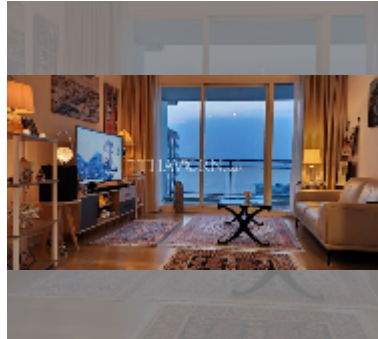

Condo for sale 1 bedroom 61 m² in Reflection Jomtien, Pattaya

฿ 7,800,000

UNIT PARAMETERS:

UID	FS-241078
quota	foreign quota
type	1 bedroom
size	61m²
floor	10
view	sea view
quality	excellent
equipment: furniture, household appliances, kitchen appliances, refrigerator	

PROJECT PARAMETERS:

district	Jomtien
buildings	2
floors	55
built in	2013

FACILITIES:

General information: highrise, meters to beach: 100, minutes to beach: 1, pets are allowed, underground parking, open parking, multy-level parking, covered parking.

Swimming pool: swimming pool, kids pool, infinity view, water slides, waterfall, jacuzzi.

Chill zone: chill zone, garden, rooftop chillout, barbeque areas.

Health zone: gym, sauna, hamam, massage.

Other: reception, lobby, clubhouse, meeting room, games room, kids playgarden, CCTV, security, laundry, room service.