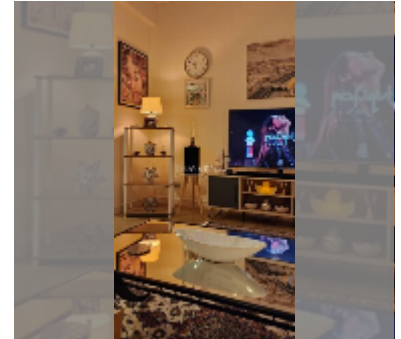

Condo for sale 1 bedroom 61 m² in Reflection Jomtien, Pattaya

฿ 7,800,000

UNIT PARAMETERS:

UID	FS-241078
quota	foreign quota
type	1 bedroom
size	61m²
floor	10
view	sea view
quality	excellent
equipment: furniture, household appliances, kitchen appliances, refrigerator	

PROJECT PARAMETERS:

district	Jomtien
buildings	2
floors	55
built in	2013

FACILITIES:

General information: highrise, meters to beach: 100, minutes to beach: 1, pets are allowed, underground parking, open parking, multy-level parking, covered parking.

Swimming pool: swimming pool, kids pool, infinity view, water slides, waterfall, jacuzzi.

Chill zone: chill zone, garden, rooftop chillout, barbeque areas.

Health zone: gym, sauna, hamam, massage.

Other: reception, lobby, clubhouse, meeting room, games room, kids playgarden, CCTV, security, laundry, room service.