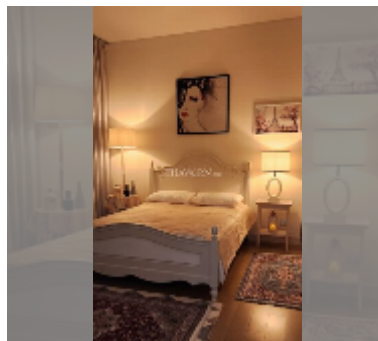

Condo for sale 1 bedroom 61 m² in Reflection Jomtien, Pattaya

฿ 7,800,000

UNIT PARAMETERS:

UID	FS-241078
quota	foreign quota
type	1 bedroom
size	61m²
floor	10
view	sea view
quality	excellent
equipment: furniture, household appliances, kitchen appliances, refrigerator	

PROJECT PARAMETERS:

district	Jomtien
buildings	2
floors	55
built in	2013

FACILITIES:

General information: highrise, meters to beach: 100, minutes to beach: 1, pets are allowed, underground parking, open parking, multy-level parking, covered parking.

Swimming pool: swimming pool, kids pool, infinity view, water slides, waterfall, jacuzzi.

Chill zone: chill zone, garden, rooftop chillout, barbeque areas.

Health zone: gym, sauna, hamam, massage.

Other: reception, lobby, clubhouse, meeting room, games room, kids playgarden, CCTV, security, laundry, room service.