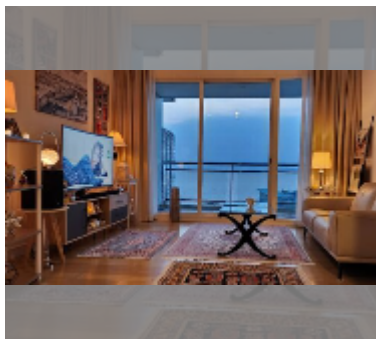

Condo for sale 1 bedroom 61 m² in Reflection Jomtien, Pattaya

฿ 7,800,000

UNIT PARAMETERS:

UID	FS-241078
quota	foreign quota
type	1 bedroom
size	61m²
floor	10
view	sea view
quality	excellent
equipment: furniture, household appliances, kitchen appliances, refrigerator	

PROJECT PARAMETERS:

district	Jomtien
buildings	2
floors	55
built in	2013

FACILITIES:

General information: highrise, meters to beach: 100, minutes to beach: 1, pets are allowed, underground parking, open parking, multy-level parking, covered parking.

Swimming pool: swimming pool, kids pool, infinity view, water slides, waterfall, jacuzzi.

Chill zone: chill zone, garden, rooftop chillout, barbeque areas.

Health zone: gym, sauna, hamam, massage.

Other: reception, lobby, clubhouse, meeting room, games room, kids playgarden, CCTV, security, laundry, room service.