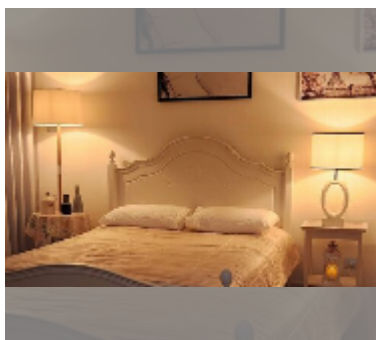

Condo for sale 1 bedroom 61 m² in Reflection Jomtien, Pattaya

฿ 7,800,000

UNIT PARAMETERS:

UID	FS-241078
quota	foreign quota
type	1 bedroom
size	61m²
floor	10
view	sea view
quality	excellent
equipment: furniture, household appliances, kitchen appliances, refrigerator	

PROJECT PARAMETERS:

district	Jomtien
buildings	2
floors	55
built in	2013

FACILITIES:

General information: highrise, meters to beach: 100, minutes to beach: 1, pets are allowed, underground parking, open parking, multy-level parking, covered parking.

Swimming pool: swimming pool, kids pool, infinity view, water slides, waterfall, jacuzzi.

Chill zone: chill zone, garden, rooftop chillout, barbeque areas.

Health zone: gym, sauna, hamam, massage.

Other: reception, lobby, clubhouse, meeting room, games room, kids playgarden, CCTV, security, laundry, room service.