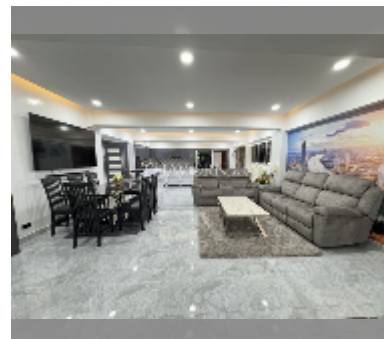

Condo for sale 2 bedroom 143 m² in Ruamchok Condo View 2, Pattaya

฿ 12,000,000

UNIT PARAMETERS:

UID	FS-241072
quota	company ownership
type	2 bedroom
size	143m²
floor	2
view	pool view

PROJECT PARAMETERS:

district	Pratumnak
buildings	1
floors	8
built in	1995

FACILITIES:

General information: boutique, meters to beach: 300, underground parking.
Swimming pool: swimming pool.
Other: CCTV, security.