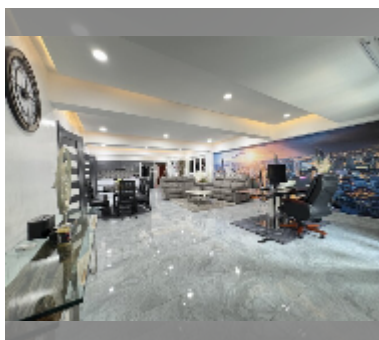

## Condo for sale 2 bedroom 143 m<sup>2</sup> in Ruamchok Condo View 2, Pattaya

**฿ 12,000,000**

**UNIT PARAMETERS:**

UID	FS-241072
quota	company ownership
type	2 bedroom
size	143m <sup>2</sup>
floor	2
view	pool view

**PROJECT PARAMETERS:**

district	Pratumnak
buildings	1
floors	8
built in	1995

**FACILITIES:**

General information: boutique, meters to beach: 300, underground parking.  
 Swimming pool: swimming pool.  
 Other: CCTV, security.