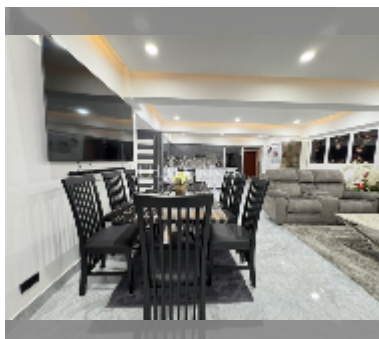

Condo for sale 2 bedroom 143 m² in Ruamchok Condo View 2, Pattaya

฿ 12,000,000

UNIT PARAMETERS:

UID	FS-241072
quota	company ownership
type	2 bedroom
size	143m²
floor	2
view	pool view

PROJECT PARAMETERS:

district	Pratumnak
buildings	1
floors	8
built in	1995

FACILITIES:

General information: boutique, meters to beach: 300, underground parking.
Swimming pool: swimming pool.
Other: CCTV, security.