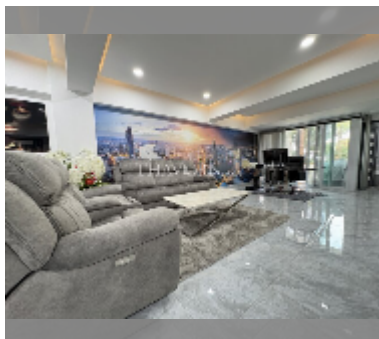

Condo for sale 2 bedroom 143 m² in Ruamchok Condo View 2, Pattaya

฿ 12,000,000

UNIT PARAMETERS:

UID	FS-241072
quota	company ownership
type	2 bedroom
size	143m²
floor	2
view	pool view

PROJECT PARAMETERS:

district	Pratumnak
buildings	1
floors	8
built in	1995

FACILITIES:

General information: boutique, meters to beach: 300, underground parking.
Swimming pool: swimming pool.
Other: CCTV, security.