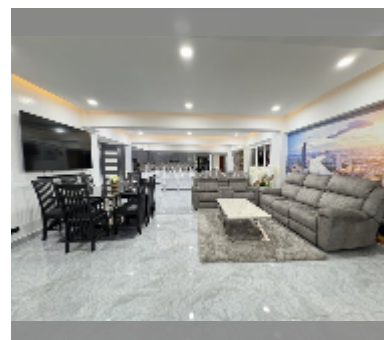

Condo for sale 2 bedroom 143 m² in Ruamchok Condo View 2, Pattaya

฿ 12,000,000

UNIT PARAMETERS:

UID	FS-241072
quota	company ownership
type	2 bedroom
size	143m²
floor	2
view	pool view

PROJECT PARAMETERS:

district	Pratumnak
buildings	1
floors	8
built in	1995

FACILITIES:

General information: boutique, meters to beach: 300, underground parking.
Swimming pool: swimming pool.
Other: CCTV, security.