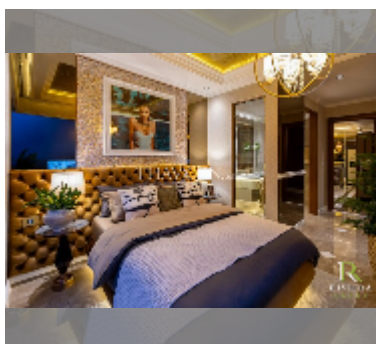

Продается квартира 1 спальня 46 м² в ЖК The Riviera Malibu & Residences, Паттайя

฿ 6 300 000

ПАРАМЕТРЫ ОБЪЕКТА:

UID	FS-241069
квота	тайская квота
тип	1 спальня
площадь	46м²
этаж	9
вид	вид на море

О ЖИЛОМ КОМПЛЕКСЕ (ДОМЕ):

район	Пратамнак
зданий	1
этажность	29
начало строительства	2023
год сдачи	2027
обслуживание	฿ 33 120/год

УДОБСТВА:

Общие сведения: высотка, разрешены домашние животные, многоуровневая парковка.

Бассейн: бассейн, бассейн на крыше, панорамный бассейн, джакузи, бар у бассейна.

Зона отдыха: зона отдыха, сад, зона отдыха на крыше.

Секция здоровья: тренажерный зал, сауна.

Другое: рецепция, лобби, детская площадка, видеонаблюдение, охрана, рум сервис.