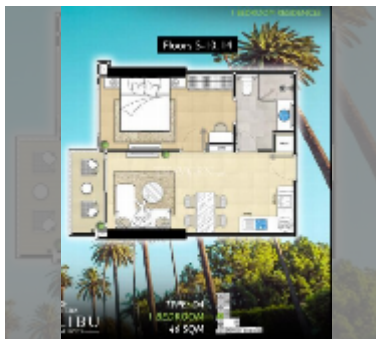

Condo for sale 1 bedroom 46 m² in The Riviera Malibu & Residences, Pattaya

฿ 6,300,000

UNIT PARAMETERS:

| | |
|-------|------------------|
| UID | FS-241069 |
| quota | thai quota |
| type | 1 bedroom |
| size | 46m ² |
| floor | 9 |
| view | sea view |

FACILITIES:

General information: highrise, pets are allowed, multy-level parking.

Swimming pool: swimming pool, rooftop pool, infinity view, jacuzzi, pool bar .

Chill zone: chill zone, garden, rooftop chillout.

Health zone: gym, sauna.

Other: reception, lobby, kids playgarden, CCTV, security, room service.

[details](#)