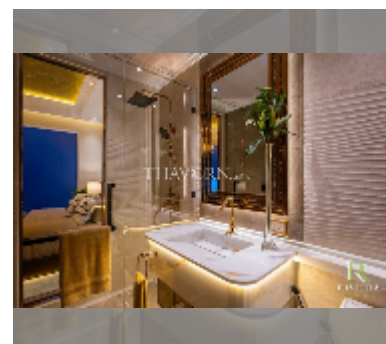

Продается квартира 1 спальня 46 м² в ЖК The Riviera Malibu & Residences, Паттайя

฿ 6 300 000

ПАРАМЕТРЫ ОБЪЕКТА:

UID	FS-241069
квота	тайская квота
тип	1 спальня
площадь	46м²
этаж	9
вид	вид на море

О ЖИЛОМ КОМПЛЕКСЕ (ДОМЕ):

район	Пратамнак
зданий	1
этажность	29
начало строительства	2023
год сдачи	2027
обслуживание	฿ 33 120/год

УДОБСТВА:

Общие сведения: высотка, разрешены домашние животные, многоуровневая парковка.

Бассейн: бассейн, бассейн на крыше, панорамный бассейн, джакузи, бар у бассейна.

Зона отдыха: зона отдыха, сад, зона отдыха на крыше.

Секция здоровья: тренажерный зал, сауна.

Другое: рецепция, лобби, детская площадка, видеонаблюдение, охрана, рум сервис.