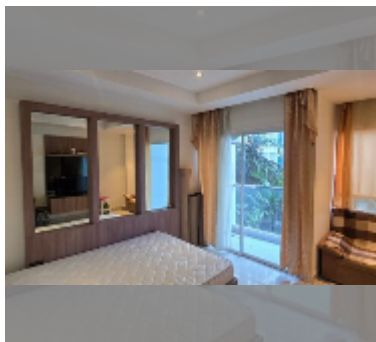

Condo for sale studio 25 m² in Nam Talay Condominium, Pattaya

฿ 1,200,000

UNIT PARAMETERS:

UID	FS-241064
quota	foreign quota
type	studio
size	25m²
floor	3
view	pool view
equipment: furniture, air conditioner, television, refrigerator	

PROJECT PARAMETERS:

district	Na Jomtien
buildings	1
floors	13
built in	2014

FACILITIES:

General information: resort, meters to beach: 50, minutes to beach: 2, open parking.

Swimming pool: swimming pool, kids pool, jacuzzi.

Chill zone: garden, rooftop chillout.

Health zone: gym, massage.

Other: reception, lobby, CCTV, security, minimart, laundry, room service.