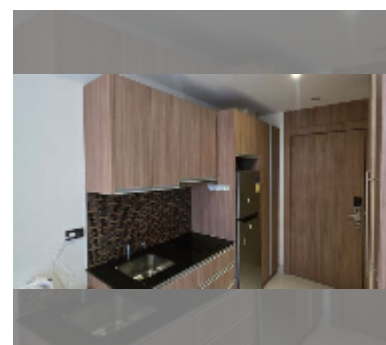

Condo for sale studio 25 m² in Nam Talay Condominium, Pattaya

฿ 1,200,000

UNIT PARAMETERS:

UID	FS-241064
quota	foreign quota
type	studio
size	25m²
floor	3
view	pool view
equipment: furniture, air conditioner, television, refrigerator	

PROJECT PARAMETERS:

district	Na Jomtien
buildings	1
floors	13
built in	2014

FACILITIES:

General information: resort, meters to beach: 50, minutes to beach: 2, open parking.

Swimming pool: swimming pool, kids pool, jacuzzi.

Chill zone: garden, rooftop chillout.

Health zone: gym, massage.

Other: reception, lobby, CCTV, security, minimart, laundry, room service.