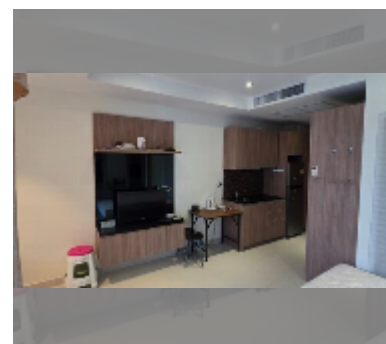

Condo for sale studio 25 m² in Nam Talay Condominium, Pattaya

฿ 1,200,000

UNIT PARAMETERS:

UID	FS-241064
quota	foreign quota
type	studio
size	25m²
floor	3
view	pool view
equipment: furniture, air conditioner, television, refrigerator	

PROJECT PARAMETERS:

district	Na Jomtien
buildings	1
floors	13
built in	2014

FACILITIES:

General information: resort, meters to beach: 50, minutes to beach: 2, open parking.

Swimming pool: swimming pool, kids pool, jacuzzi.

Chill zone: garden, rooftop chillout.

Health zone: gym, massage.

Other: reception, lobby, CCTV, security, minimart, laundry, room service.