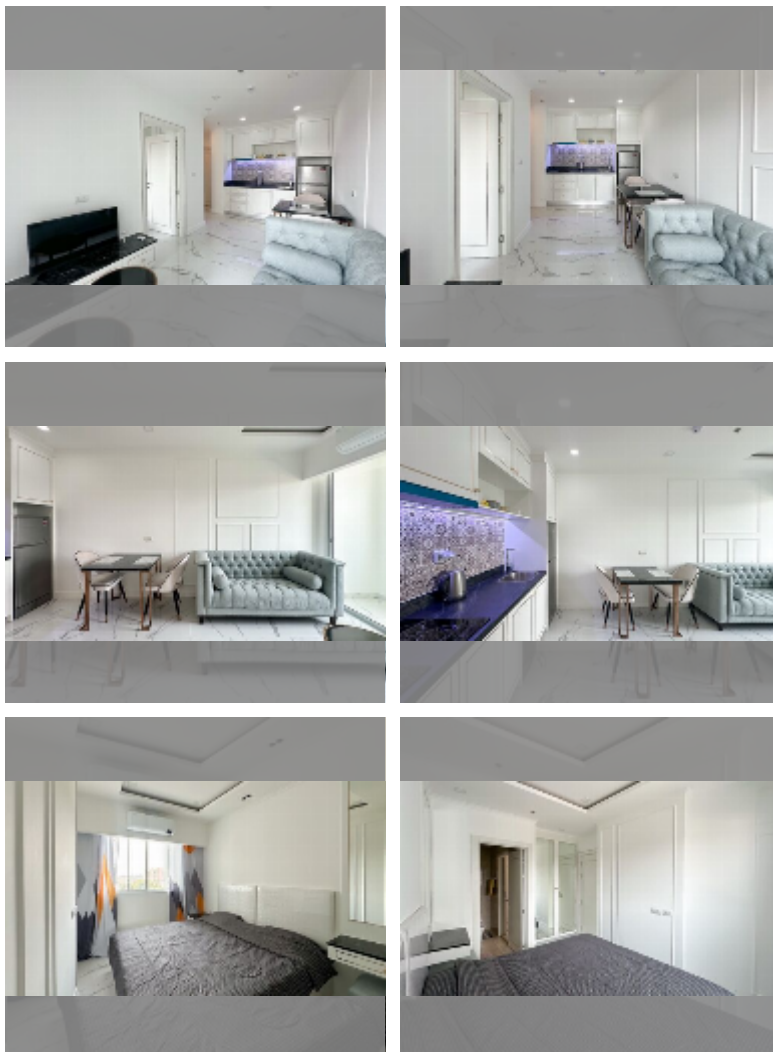

Продается квартира 1 спальня 31.2 м² в ЖК Empire Tower Pattaya, Паттайя

฿ 2 915 000

ПАРАМЕТРЫ ОБЪЕКТА:

UID	FS-241055
квота	иностранная квота
тип	1 спальня
площадь	31.2м²
этаж	3
вид	вид на город
состояние объекта	отличное
комплектация: мебель, кухонная техника, кондиционер, телевизор, холодильник	

О ЖИЛОМ КОМПЛЕКСЕ (ДОМЕ):

район	Джомтьен
зданий	1
этажность	24
год сдачи	2023
обслуживание	฿ 20 592/год

УДОБСТВА:

Общие сведения: высотка, многоуровневая парковка, крытая парковка.

Бассейн: бассейн, детский бассейн, бассейн на крыше, панорамный бассейн, зона загара.

Зона отдыха: зона отдыха, сад, зона отдыха на крыше.

Секция здоровья: тренажерный зал, сауна.

Другое: рецепция, лобби, клубный дом, детская площадка, видеонаблюдение, охрана.