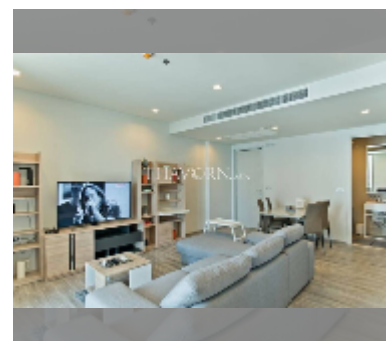

Condo for sale 2 bedroom 71.42 m² in Baan Plai Haad, Pattaya

฿ 13,500,000

UNIT PARAMETERS:

UID	FS-241049
quota	foreign quota
type	2 bedroom
size	71.42m²
floor	18
view	sea view
equipment: furniture, air conditioner, television, refrigerator	

PROJECT PARAMETERS:

district	Wongamat
buildings	2
floors	31
built in	2015
maintenance	฿ 29,996/year

FACILITIES:

General information: highrise, open parking, covered parking.

Swimming pool: swimming pool, rooftop pool.

Chill zone: chill zone, garden, rooftop chillout.

Health zone: gym, sauna.

Other: lobby, CCTV, security, minimart.