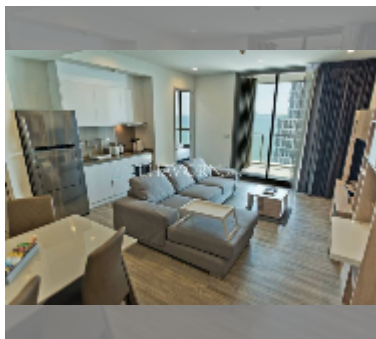

Condo for sale 2 bedroom 71.42 m² in Baan Plai Haad, Pattaya

฿ 13,500,000

UNIT PARAMETERS:

UID	FS-241049
quota	foreign quota
type	2 bedroom
size	71.42m²
floor	18
view	sea view
equipment: furniture, air conditioner, television, refrigerator	

PROJECT PARAMETERS:

district	Wongamat
buildings	2
floors	31
built in	2015
maintenance	฿ 29,996/year

FACILITIES:

General information: highrise, open parking, covered parking.

Swimming pool: swimming pool, rooftop pool.

Chill zone: chill zone, garden, rooftop chillout.

Health zone: gym, sauna.

Other: lobby, CCTV, security, minimart.