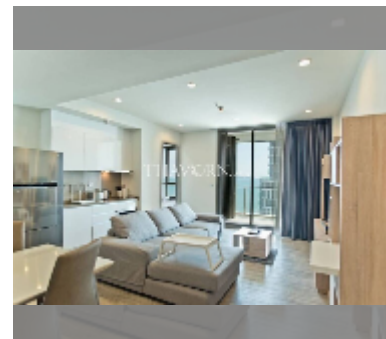

Condo for sale 2 bedroom 71.42 m² in Baan Plai Haad, Pattaya

฿ 13,500,000

UNIT PARAMETERS:

UID	FS-241049
quota	foreign quota
type	2 bedroom
size	71.42m²
floor	18
view	sea view
equipment: furniture, air conditioner, television, refrigerator	

PROJECT PARAMETERS:

district	Wongamat
buildings	2
floors	31
built in	2015
maintenance	฿ 29,996/year

FACILITIES:

General information: highrise, open parking, covered parking.

Swimming pool: swimming pool, rooftop pool.

Chill zone: chill zone, garden, rooftop chillout.

Health zone: gym, sauna.

Other: lobby, CCTV, security, minimart.