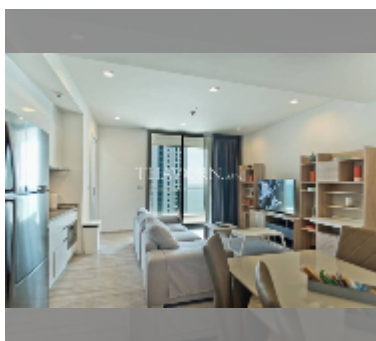

Condo for sale 2 bedroom 71.42 m² in Baan Plai Haad, Pattaya

฿ 13,500,000

UNIT PARAMETERS:

UID	FS-241049
quota	foreign quota
type	2 bedroom
size	71.42m²
floor	18
view	sea view
equipment: furniture, air conditioner, television, refrigerator	

PROJECT PARAMETERS:

district	Wongamat
buildings	2
floors	31
built in	2015
maintenance	฿ 29,996/year

FACILITIES:

General information: highrise, open parking, covered parking.

Swimming pool: swimming pool, rooftop pool.

Chill zone: chill zone, garden, rooftop chillout.

Health zone: gym, sauna.

Other: lobby, CCTV, security, minimart.