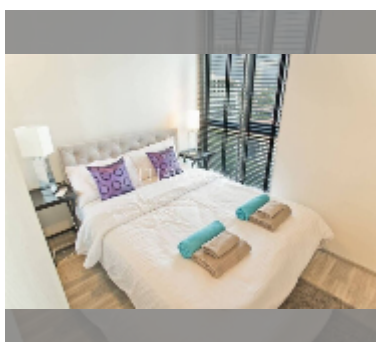

Condo for sale 2 bedroom 71.42 m² in Baan Plai Haad, Pattaya

฿ 13,500,000

UNIT PARAMETERS:

UID	FS-241049
quota	foreign quota
type	2 bedroom
size	71.42m²
floor	18
view	sea view
equipment: furniture, air conditioner, television, refrigerator	

PROJECT PARAMETERS:

district	Wongamat
buildings	2
floors	31
built in	2015
maintenance	฿ 29,996/year

FACILITIES:

General information: highrise, open parking, covered parking.

Swimming pool: swimming pool, rooftop pool.

Chill zone: chill zone, garden, rooftop chillout.

Health zone: gym, sauna.

Other: lobby, CCTV, security, minimart.