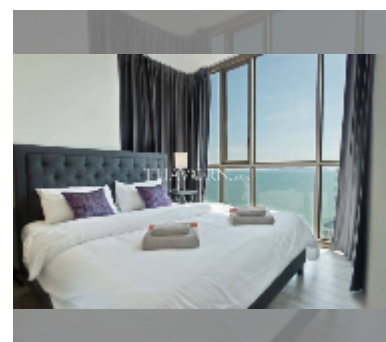

Condo for sale 2 bedroom 71.42 m² in Baan Plai Haad, Pattaya

฿ 13,500,000

UNIT PARAMETERS:

UID	FS-241049
quota	foreign quota
type	2 bedroom
size	71.42m²
floor	18
view	sea view
equipment: furniture, air conditioner, television, refrigerator	

PROJECT PARAMETERS:

district	Wongamat
buildings	2
floors	31
built in	2015
maintenance	฿ 29,996/year

FACILITIES:

General information: highrise, open parking, covered parking.

Swimming pool: swimming pool, rooftop pool.

Chill zone: chill zone, garden, rooftop chillout.

Health zone: gym, sauna.

Other: lobby, CCTV, security, minimart.