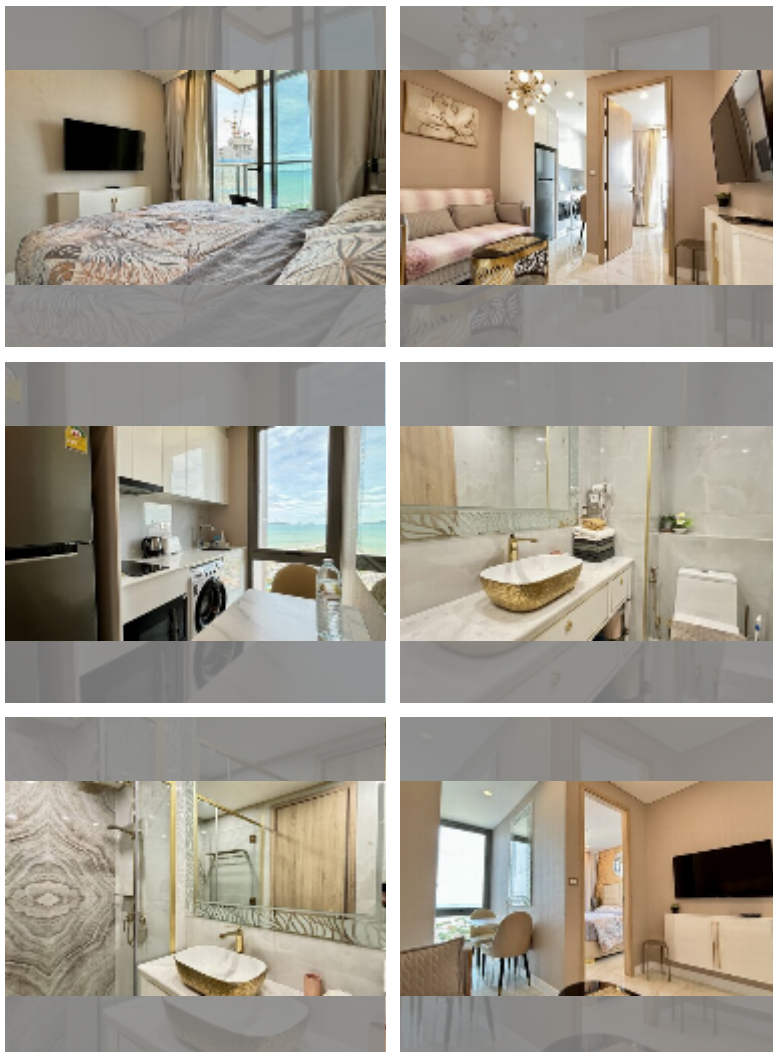

Condo for sale 1 bedroom 29 m² in Copacabana Beach Jomtien, Pattaya

฿ 4,430,000

UNIT PARAMETERS:

UID	FS-241046
quota	company ownership
type	1 bedroom
size	29m²
floor	25
view	sea view
quality	excellent
equipment: furniture, kitchen appliances, air conditioner, washing-machine, refrigerator	

PROJECT PARAMETERS:

district	Jomtien
buildings	1
floors	59
built in	2022
maintenance	฿ 17,400/year

FACILITIES:

General information: highrise, meters to beach: 50, minutes to beach: 1, shuttle bus, beach front, open parking, multy-level parking.

Swimming pool: swimming pool, rooftop pool, infinity view, jacuzzi, pool bar , sunbathing area.

Chill zone: chill zone, garden, rooftop chillout.

Health zone: gym, sauna, hamam.

Other: lobby, meeting room, games room, kids playgarden, CCTV, security.