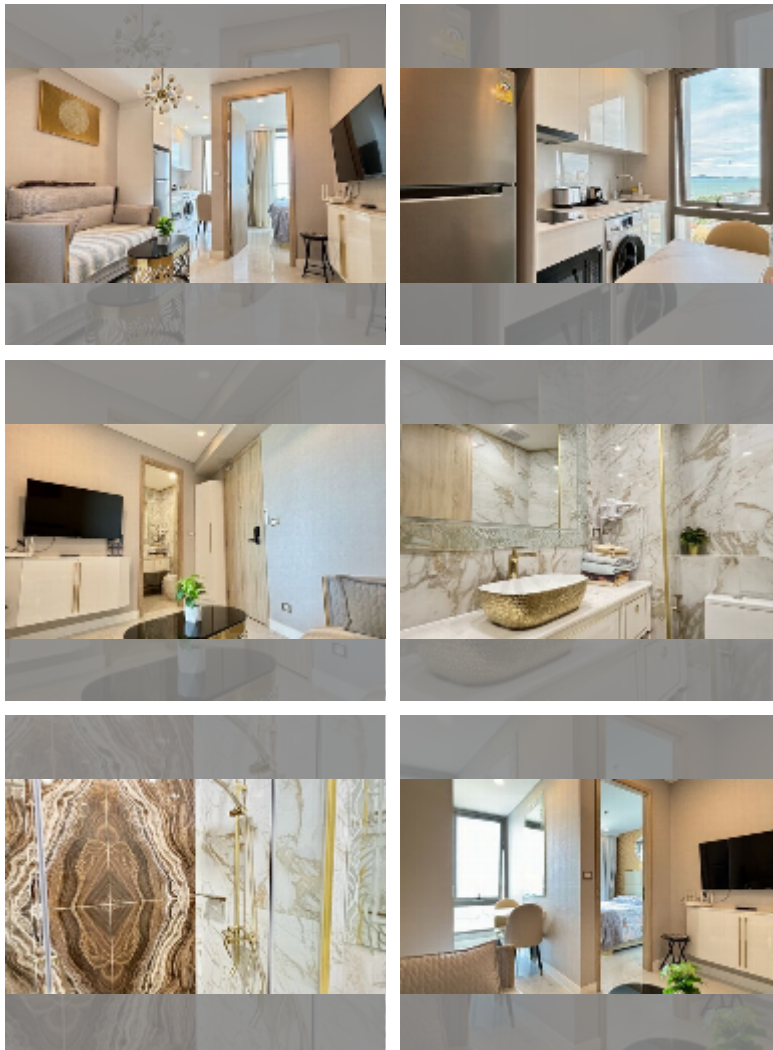

Condo for sale 1 bedroom 29 m² in Copacabana Beach Jomtien, Pattaya

฿ 4,320,000

UNIT PARAMETERS:

UID	FS-241041
quota	company ownership
type	1 bedroom
size	29m²
floor	15
view	sea view
quality	excellent
equipment: furniture, kitchen appliances, air conditioner, television, washing-machine	

PROJECT PARAMETERS:

district	Jomtien
buildings	1
floors	59
built in	2022
maintenance	฿ 17,400/year

FACILITIES:

General information: highrise, meters to beach: 50, minutes to beach: 1, shuttle bus, beach front, open parking, multy-level parking.

Swimming pool: swimming pool, rooftop pool, infinity view, jacuzzi, pool bar , sunbathing area.

Chill zone: chill zone, garden, rooftop chillout.

Health zone: gym, sauna, hamam.

Other: lobby, meeting room, games room, kids playgarden, CCTV, security.