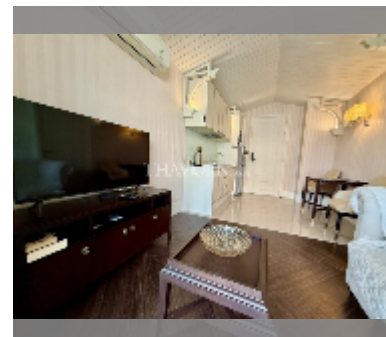

## Condo for sale 1 bedroom 36 m<sup>2</sup> in Grand Florida Beachfront Condo Resort Pattaya, Pattaya

**฿ 3,899,000**

**UNIT PARAMETERS:**

UID	FS-241039
quota	foreign quota
type	1 bedroom
size	36m <sup>2</sup>
floor	5
view	sea view
equipment: furniture, air conditioner, television, washing-machine, refrigerator	

**PROJECT PARAMETERS:**

district	Na Jomtien
buildings	8
floors	7
built in	2020
maintenance	฿ 25,920/year

**FACILITIES:**

**General information:** resort, beach front, underground parking, open parking.  
**Swimming pool:** swimming pool, kids pool, water slides, waterfall, jacuzzi, sunbathing area.  
**Chill zone:** chill zone, garden, barbeque areas.  
**Health zone:** gym, sauna, steam.  
**Other:** reception, lobby, clubhouse, games room, kids playgarden, CCTV, security, minimart.