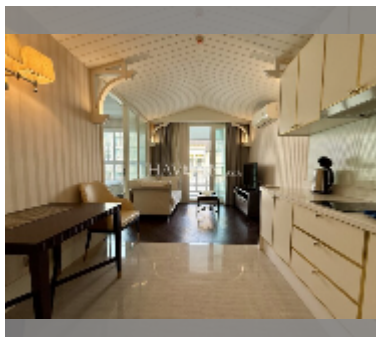

Condo for sale 1 bedroom 36 m² in Grand Florida Beachfront Condo Resort Pattaya, Pattaya

฿ 3,899,000

UNIT PARAMETERS:

UID	FS-241039
quota	foreign quota
type	1 bedroom
size	36m ²
floor	5
view	sea view
equipment: furniture, air conditioner, television, washing-machine, refrigerator	

PROJECT PARAMETERS:

district	Na Jomtien
buildings	8
floors	7
built in	2020
maintenance	฿ 25,920/year

FACILITIES:

General information: resort, beach front, underground parking, open parking.
Swimming pool: swimming pool, kids pool, water slides, waterfall, jacuzzi, sunbathing area.
Chill zone: chill zone, garden, barbeque areas.
Health zone: gym, sauna, steam.
Other: reception, lobby, clubhouse, games room, kids playgarden, CCTV, security, minimart.