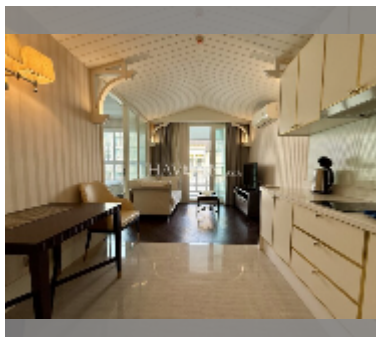

Condo for sale 1 bedroom 36 m² in Grand Florida Beachfront Condo Resort Pattaya, Pattaya

฿ 3,899,000

UNIT PARAMETERS:

UID	FS-241039
quota	foreign quota
type	1 bedroom
size	36m²
floor	5
view	sea view
equipment: furniture, air conditioner, television, washing-machine, refrigerator	

PROJECT PARAMETERS:

district	Na Jomtien
buildings	8
floors	7
built in	2020
maintenance	฿ 25,920/year

FACILITIES:

General information: resort, beach front, underground parking, open parking.
Swimming pool: swimming pool, kids pool, water slides, waterfall, jacuzzi, sunbathing area.
Chill zone: chill zone, garden, barbeque areas.
Health zone: gym, sauna, steam.
Other: reception, lobby, clubhouse, games room, kids playgarden, CCTV, security, minimart.