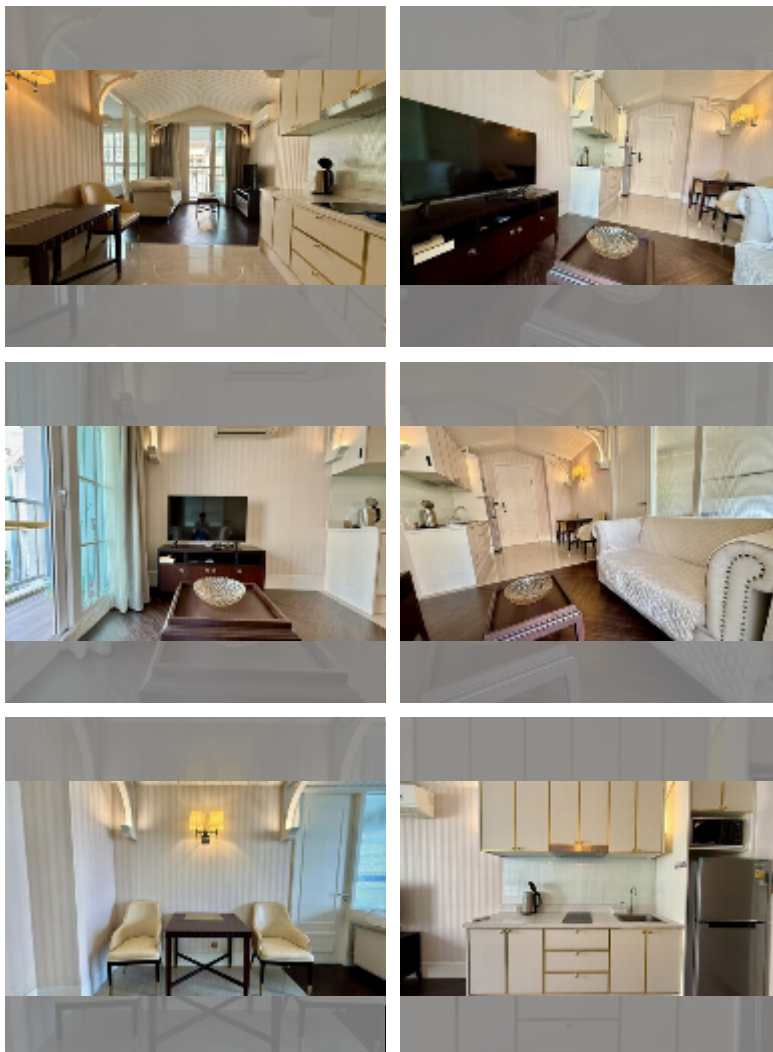

Condo for sale 1 bedroom 36 m² in Grand Florida Beachfront Condo Resort Pattaya, Pattaya

฿ 3,899,000

UNIT PARAMETERS:

UID	FS-241039
quota	foreign quota
type	1 bedroom
size	36m²
floor	5
view	sea view
equipment: furniture, air conditioner, television, washing-machine, refrigerator	

PROJECT PARAMETERS:

district	Na Jomtien
buildings	8
floors	7
built in	2020
maintenance	฿ 25,920/year

FACILITIES:

General information: resort, beach front, underground parking, open parking.
Swimming pool: swimming pool, kids pool, water slides, waterfall, jacuzzi, sunbathing area.
Chill zone: chill zone, garden, barbeque areas.
Health zone: gym, sauna, steam.
Other: reception, lobby, clubhouse, games room, kids playgarden, CCTV, security, minimart.