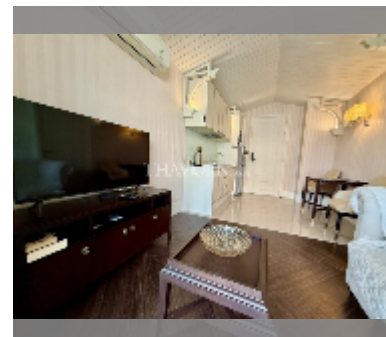

Condo for sale 1 bedroom 36 m² in Grand Florida Beachfront Condo Resort Pattaya, Pattaya

฿ 3,899,000

UNIT PARAMETERS:

UID	FS-241039
quota	foreign quota
type	1 bedroom
size	36m ²
floor	5
view	sea view
equipment: furniture, air conditioner, television, washing-machine, refrigerator	

PROJECT PARAMETERS:

district	Na Jomtien
buildings	8
floors	7
built in	2020
maintenance	฿ 25,920/year

FACILITIES:

General information: resort, beach front, underground parking, open parking.
Swimming pool: swimming pool, kids pool, water slides, waterfall, jacuzzi, sunbathing area.
Chill zone: chill zone, garden, barbeque areas.
Health zone: gym, sauna, steam.
Other: reception, lobby, clubhouse, games room, kids playgarden, CCTV, security, minimart.