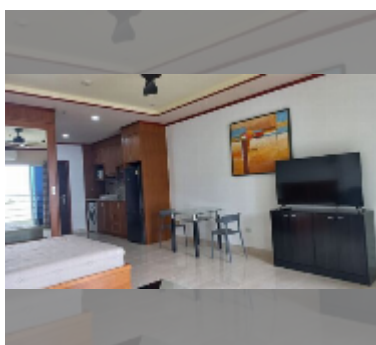

Condo for sale studio 48 m² in View Talay 7, Pattaya

฿ 4,200,000

UNIT PARAMETERS:

UID	FS-241035
quota	foreign quota
type	studio
size	48m²
floor	14
view	sea view

equipment: furniture, air conditioner, television, washing-machine, refrigerator

PROJECT PARAMETERS:

district	Jomtien
buildings	1
floors	27
built in	2010

FACILITIES:

General information: highrise, open parking, covered parking.

Swimming pool: swimming pool.

Chill zone: chill zone, garden.

Health zone: gym.

Other: CCTV, security, minimart.