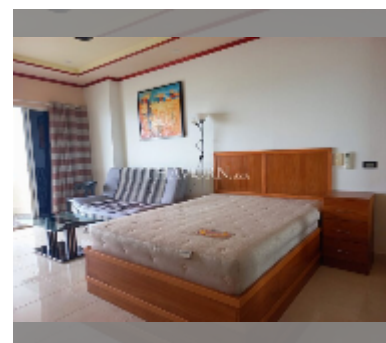

Condo for sale studio 48 m² in View Talay 7, Pattaya

฿ 4,200,000

UNIT PARAMETERS:

UID	FS-241035
quota	foreign quota
type	studio
size	48m²
floor	14
view	sea view

equipment: furniture, air conditioner, television, washing-machine, refrigerator

PROJECT PARAMETERS:

district	Jomtien
buildings	1
floors	27
built in	2010

FACILITIES:

General information: highrise, open parking, covered parking.

Swimming pool: swimming pool.

Chill zone: chill zone, garden.

Health zone: gym.

Other: CCTV, security, minimart.