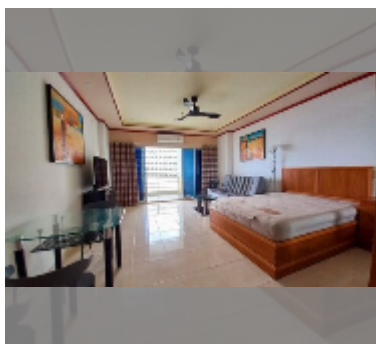

Condo for sale studio 48 m² in View Talay 7, Pattaya

฿ 4,200,000

UNIT PARAMETERS:

UID	FS-241035
quota	foreign quota
type	studio
size	48m²
floor	14
view	sea view

equipment: furniture, air conditioner, television, washing-machine, refrigerator

PROJECT PARAMETERS:

district	Jomtien
buildings	1
floors	27
built in	2010

FACILITIES:

General information: highrise, open parking, covered parking.

Swimming pool: swimming pool.

Chill zone: chill zone, garden.

Health zone: gym.

Other: CCTV, security, minimart.