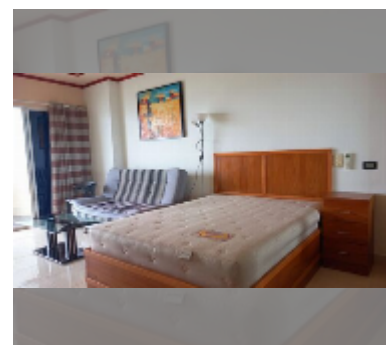

Condo for sale studio 48 m² in View Talay 7, Pattaya

฿ 4,200,000

UNIT PARAMETERS:

UID	FS-241035
quota	foreign quota
type	studio
size	48m²
floor	14
view	sea view

equipment: furniture, air conditioner, television, washing-machine, refrigerator

PROJECT PARAMETERS:

district	Jomtien
buildings	1
floors	27
built in	2010

FACILITIES:

General information: highrise, open parking, covered parking.

Swimming pool: swimming pool.

Chill zone: chill zone, garden.

Health zone: gym.

Other: CCTV, security, minimart.