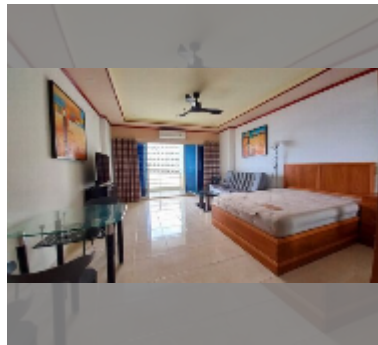

Condo for sale studio 48 m² in View Talay 7, Pattaya

฿ 4,200,000

UNIT PARAMETERS:

UID	FS-241035
quota	foreign quota
type	studio
size	48m²
floor	14
view	sea view

equipment: furniture, air conditioner, television, washing-machine, refrigerator

PROJECT PARAMETERS:

district	Jomtien
buildings	1
floors	27
built in	2010

FACILITIES:

General information: highrise, open parking, covered parking.

Swimming pool: swimming pool.

Chill zone: chill zone, garden.

Health zone: gym.

Other: CCTV, security, minimart.