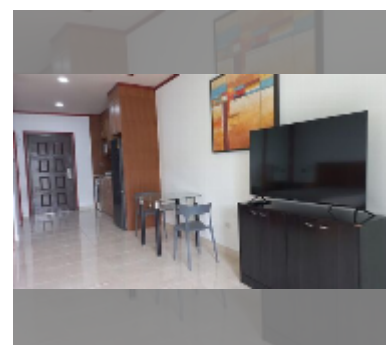

Condo for sale studio 48 m² in View Talay 7, Pattaya

฿ 4,200,000

UNIT PARAMETERS:

UID	FS-241035
quota	foreign quota
type	studio
size	48m²
floor	14
view	sea view

equipment: furniture, air conditioner, television, washing-machine, refrigerator

PROJECT PARAMETERS:

district	Jomtien
buildings	1
floors	27
built in	2010

FACILITIES:

General information: highrise, open parking, covered parking.

Swimming pool: swimming pool.

Chill zone: chill zone, garden.

Health zone: gym.

Other: CCTV, security, minimart.