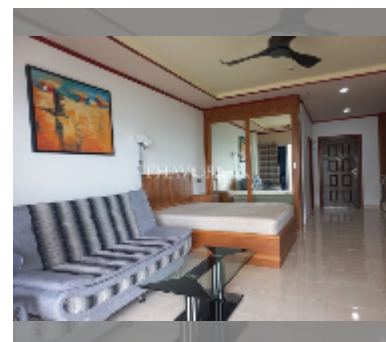

Condo for sale studio 48 m² in View Talay 7, Pattaya

฿ 4,200,000

UNIT PARAMETERS:

UID	FS-241035
quota	foreign quota
type	studio
size	48m²
floor	14
view	sea view

equipment: furniture, air conditioner, television, washing-machine, refrigerator

PROJECT PARAMETERS:

district	Jomtien
buildings	1
floors	27
built in	2010

FACILITIES:

General information: highrise, open parking, covered parking.

Swimming pool: swimming pool.

Chill zone: chill zone, garden.

Health zone: gym.

Other: CCTV, security, minimart.