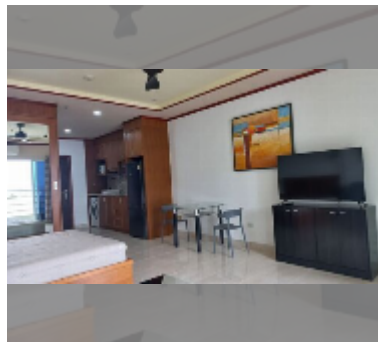

Condo for sale studio 48 m² in View Talay 7, Pattaya

฿ 4,200,000

UNIT PARAMETERS:

UID	FS-241035
quota	foreign quota
type	studio
size	48m²
floor	14
view	sea view

equipment: furniture, air conditioner, television, washing-machine, refrigerator

PROJECT PARAMETERS:

district	Jomtien
buildings	1
floors	27
built in	2010

FACILITIES:

General information: highrise, open parking, covered parking.

Swimming pool: swimming pool.

Chill zone: chill zone, garden.

Health zone: gym.

Other: CCTV, security, minimart.