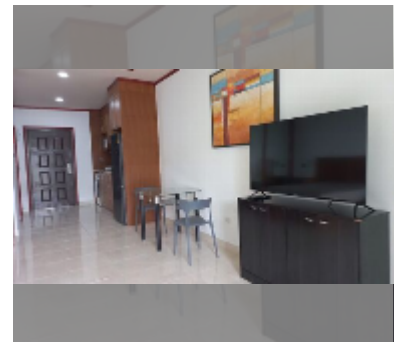

Condo for sale studio 48 m² in View Talay 7, Pattaya

฿ 4,200,000

UNIT PARAMETERS:

UID	FS-241035
quota	foreign quota
type	studio
size	48m²
floor	14
view	sea view

equipment: furniture, air conditioner, television, washing-machine, refrigerator

PROJECT PARAMETERS:

district	Jomtien
buildings	1
floors	27
built in	2010

FACILITIES:

General information: highrise, open parking, covered parking.

Swimming pool: swimming pool.

Chill zone: chill zone, garden.

Health zone: gym.

Other: CCTV, security, minimart.