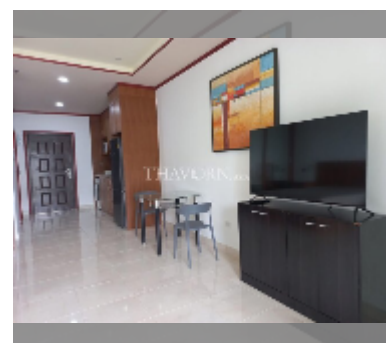

Condo for sale studio 48 m² in View Talay 7, Pattaya

฿ 4,200,000

UNIT PARAMETERS:

UID	FS-241035
quota	foreign quota
type	studio
size	48m²
floor	14
view	sea view

equipment: furniture, air conditioner, television, washing-machine, refrigerator

PROJECT PARAMETERS:

district	Jomtien
buildings	1
floors	27
built in	2010

FACILITIES:

General information: highrise, open parking, covered parking.

Swimming pool: swimming pool.

Chill zone: chill zone, garden.

Health zone: gym.

Other: CCTV, security, minimart.