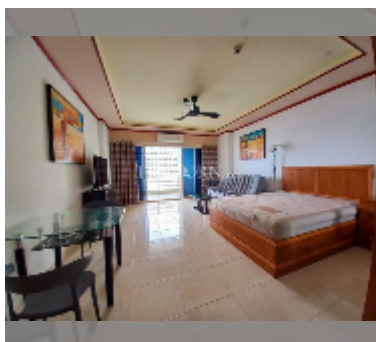

Condo for sale studio 48 m² in View Talay 7, Pattaya

฿ 4,200,000

UNIT PARAMETERS:

UID	FS-241035
quota	foreign quota
type	studio
size	48m²
floor	14
view	sea view

equipment: furniture, air conditioner, television, washing-machine, refrigerator

PROJECT PARAMETERS:

district	Jomtien
buildings	1
floors	27
built in	2010

FACILITIES:

General information: highrise, open parking, covered parking.

Swimming pool: swimming pool.

Chill zone: chill zone, garden.

Health zone: gym.

Other: CCTV, security, minimart.