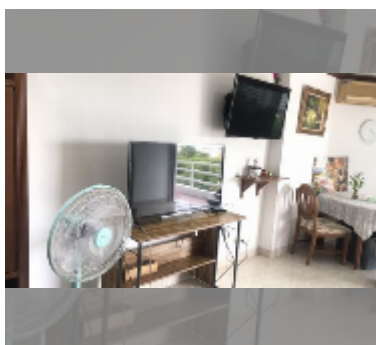

Condo for sale studio 45 m² in View Talay 2, Pattaya

฿ 1,700,000

UNIT PARAMETERS:

UID	FS-241031
quota	foreign quota
type	studio
size	45m ²
floor	5
view	city view

PROJECT PARAMETERS:

district	Jomtien
buildings	2
floors	20
built in	2002

FACILITIES:

General information: highrise, open parking, covered parking.

Swimming pool: swimming pool, kids pool.

Other: lobby, CCTV, security, minimart, laundry, room service.

details