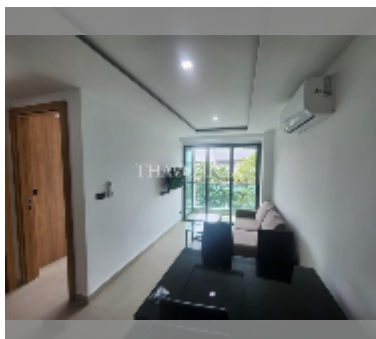

Condo for sale 1 bedroom 32 m² in The Breeze Beach Side, Pattaya

฿ 2,730,000

UNIT PARAMETERS:

UID	FS-241029
quota	foreign quota
type	1 bedroom
size	32m ²
floor	3
view	city view
quality	excellent
equipment: furniture, air conditioner, television, refrigerator	
online viewing	yes

PROJECT PARAMETERS:

district	Bang Saray
buildings	1
floors	8
built in	2022

FACILITIES:

- General information: lowrise, covered parking.
- Swimming pool: swimming pool.
- Chill zone: garden.
- Health zone: gym, sauna.
- Other: CCTV, security.