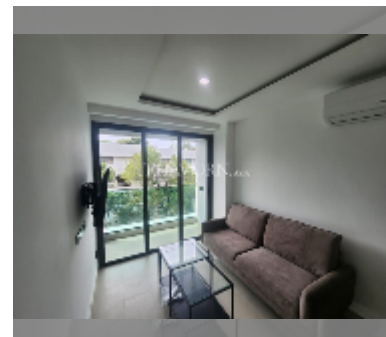

Condo for sale 1 bedroom 32 m² in The Breeze Beach Side, Pattaya

฿ 2,730,000

UNIT PARAMETERS:

UID	FS-241029
quota	foreign quota
type	1 bedroom
size	32m ²
floor	3
view	city view
quality	excellent
equipment: furniture, air conditioner, television, refrigerator	
online viewing	yes

PROJECT PARAMETERS:

district	Bang Saray
buildings	1
floors	8
built in	2022

FACILITIES:

- General information: lowrise, covered parking.
- Swimming pool: swimming pool.
- Chill zone: garden.
- Health zone: gym, sauna.
- Other: CCTV, security.