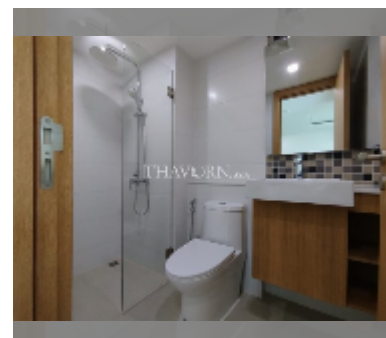

## Condo for sale 1 bedroom 32 m<sup>2</sup> in The Breeze Beach Side, Pattaya

**฿ 2,730,000**

**UNIT PARAMETERS:**

UID	FS-241029
quota	foreign quota
type	1 bedroom
size	32m <sup>2</sup>
floor	3
view	city view
quality	excellent
equipment: furniture, air conditioner, television, refrigerator	
online viewing	yes

**PROJECT PARAMETERS:**

district	Bang Saray
buildings	1
floors	8
built in	2022

**FACILITIES:**

- General information: lowrise, covered parking.
- Swimming pool: swimming pool.
- Chill zone: garden.
- Health zone: gym, sauna.
- Other: CCTV, security.