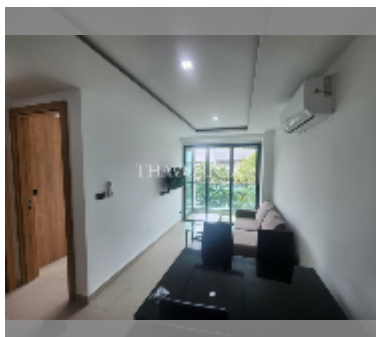

## Condo for sale 1 bedroom 32 m<sup>2</sup> in The Breeze Beach Side, Pattaya

**฿ 2,730,000**

**UNIT PARAMETERS:**

UID	FS-241029
quota	foreign quota
type	1 bedroom
size	32m <sup>2</sup>
floor	3
view	city view
quality	excellent
equipment: furniture, air conditioner, television, refrigerator	
online viewing	yes

**PROJECT PARAMETERS:**

district	Bang Saray
buildings	1
floors	8
built in	2022

**FACILITIES:**

- General information: lowrise, covered parking.
- Swimming pool: swimming pool.
- Chill zone: garden.
- Health zone: gym, sauna.
- Other: CCTV, security.