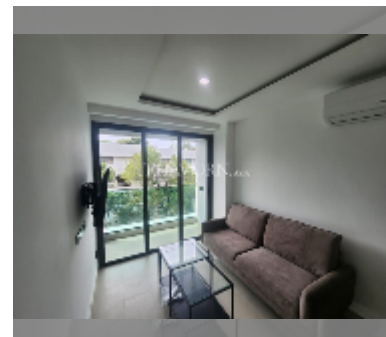

## Condo for sale 1 bedroom 32 m<sup>2</sup> in The Breeze Beach Side, Pattaya

**฿ 2,730,000**

**UNIT PARAMETERS:**

UID	FS-241029
quota	foreign quota
type	1 bedroom
size	32m <sup>2</sup>
floor	3
view	city view
quality	excellent
equipment: furniture, air conditioner, television, refrigerator	
online viewing	yes

**PROJECT PARAMETERS:**

district	Bang Saray
buildings	1
floors	8
built in	2022

**FACILITIES:**

- General information: lowrise, covered parking.
- Swimming pool: swimming pool.
- Chill zone: garden.
- Health zone: gym, sauna.
- Other: CCTV, security.