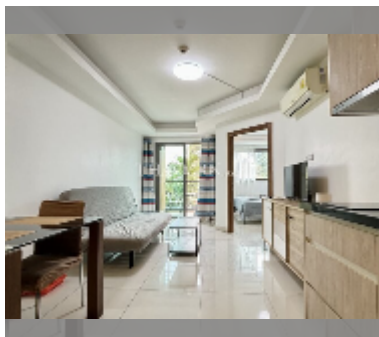

Condo for sale 1 bedroom 37 m² in Laguna Beach Resort 2, Pattaya

฿ 2,190,000

UNIT PARAMETERS:

UID	FS-241027
quota	foreign quota
type	1 bedroom
size	37m²
floor	2
view	garden view
quality	good
online viewing	yes

PROJECT PARAMETERS:

district	Jomtien
buildings	4
floors	8
built in	2016

FACILITIES:

General information: resort, meters to beach: 700, minutes to beach: 10, underground parking.

Swimming pool: swimming pool, kids pool, water slides, waterfall, jacuzzi, pool bar .

Chill zone: chill zone, garden.

Health zone: gym, sauna, massage.

Other: reception, lobby, clubhouse, kids playgarden, CCTV, security, minimart, laundry.