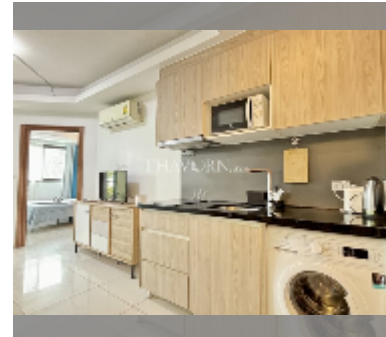

Condo for sale 1 bedroom 37 m² in Laguna Beach Resort 2, Pattaya

฿ 2,190,000

UNIT PARAMETERS:

UID	FS-241027
quota	foreign quota
type	1 bedroom
size	37m²
floor	2
view	garden view
quality	good
online viewing	yes

PROJECT PARAMETERS:

district	Jomtien
buildings	4
floors	8
built in	2016

FACILITIES:

General information: resort, meters to beach: 700, minutes to beach: 10, underground parking.

Swimming pool: swimming pool, kids pool, water slides, waterfall, jacuzzi, pool bar .

Chill zone: chill zone, garden.

Health zone: gym, sauna, massage.

Other: reception, lobby, clubhouse, kids playgarden, CCTV, security, minimart, laundry.