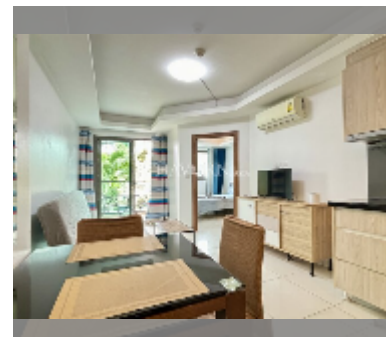

Condo for sale 1 bedroom 37 m² in Laguna Beach Resort 2, Pattaya

฿ 2,190,000

UNIT PARAMETERS:

UID	FS-241027
quota	foreign quota
type	1 bedroom
size	37m²
floor	2
view	garden view
quality	good
online viewing	yes

PROJECT PARAMETERS:

district	Jomtien
buildings	4
floors	8
built in	2016

FACILITIES:

General information: resort, meters to beach: 700, minutes to beach: 10, underground parking.

Swimming pool: swimming pool, kids pool, water slides, waterfall, jacuzzi, pool bar .

Chill zone: chill zone, garden.

Health zone: gym, sauna, massage.

Other: reception, lobby, clubhouse, kids playgarden, CCTV, security, minimart, laundry.