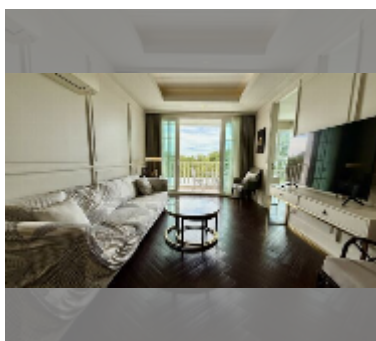

## Condo for sale 3 bedroom 101.6 m<sup>2</sup> in Grand Florida Beachfront Condo Resort Pattaya, Pattaya

**฿ 12,500,000**

**UNIT PARAMETERS:**

UID	FS-241026
quota	foreign quota
type	3 bedroom
size	101.6m <sup>2</sup>
floor	2
view	sea view
equipment: furniture, kitchen appliances, air conditioner, television, washing-machine, refrigerator	

**PROJECT PARAMETERS:**

district	Na Jomtien
buildings	8
floors	7
built in	2020
maintenance	฿ 73,152/year

**FACILITIES:**

**General information:** resort, beach front, underground parking, open parking.  
**Swimming pool:** swimming pool, kids pool, water slides, waterfall, jacuzzi, sunbathing area.  
**Chill zone:** chill zone, garden, barbeque areas.  
**Health zone:** gym, sauna, steam.  
**Other:** reception, lobby, clubhouse, games room, kids playgarden, CCTV, security, minimart.