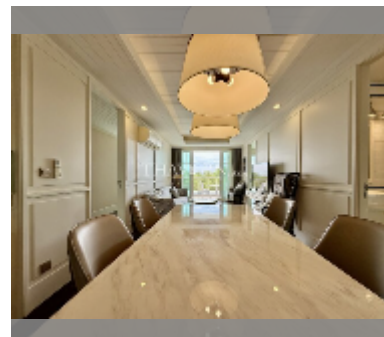

Condo for sale 3 bedroom 101.6 m² in Grand Florida Beachfront Condo Resort Pattaya, Pattaya

฿ 12,500,000

UNIT PARAMETERS:

UID	FS-241026
quota	foreign quota
type	3 bedroom
size	101.6m²
floor	2
view	sea view
equipment: furniture, kitchen appliances, air conditioner, television, washing-machine, refrigerator	

PROJECT PARAMETERS:

district	Na Jomtien
buildings	8
floors	7
built in	2020
maintenance	฿ 73,152/year

FACILITIES:

General information: resort, beach front, underground parking, open parking.
Swimming pool: swimming pool, kids pool, water slides, waterfall, jacuzzi, sunbathing area.
Chill zone: chill zone, garden, barbeque areas.
Health zone: gym, sauna, steam.
Other: reception, lobby, clubhouse, games room, kids playgarden, CCTV, security, minimart.