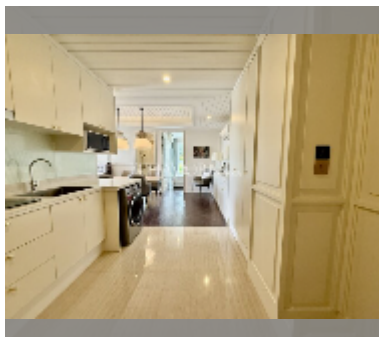

Condo for sale 3 bedroom 101.6 m² in Grand Florida Beachfront Condo Resort Pattaya, Pattaya

฿ 12,500,000

UNIT PARAMETERS:

UID	FS-241026
quota	foreign quota
type	3 bedroom
size	101.6m²
floor	2
view	sea view
equipment: furniture, kitchen appliances, air conditioner, television, washing-machine, refrigerator	

PROJECT PARAMETERS:

district	Na Jomtien
buildings	8
floors	7
built in	2020
maintenance	฿ 73,152/year

FACILITIES:

General information: resort, beach front, underground parking, open parking.
Swimming pool: swimming pool, kids pool, water slides, waterfall, jacuzzi, sunbathing area.
Chill zone: chill zone, garden, barbeque areas.
Health zone: gym, sauna, steam.
Other: reception, lobby, clubhouse, games room, kids playgarden, CCTV, security, minimart.