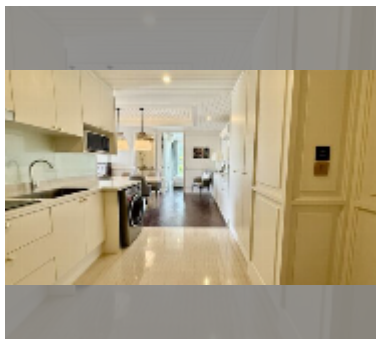

Condo for sale 3 bedroom 101.6 m² in Grand Florida Beachfront Condo Resort Pattaya, Pattaya

฿ 12,500,000

UNIT PARAMETERS:

UID	FS-241026
quota	foreign quota
type	3 bedroom
size	101.6m²
floor	2
view	sea view
equipment: furniture, kitchen appliances, air conditioner, television, washing-machine, refrigerator	

PROJECT PARAMETERS:

district	Na Jomtien
buildings	8
floors	7
built in	2020
maintenance	฿ 73,152/year

FACILITIES:

General information: resort, beach front, underground parking, open parking.
Swimming pool: swimming pool, kids pool, water slides, waterfall, jacuzzi, sunbathing area.
Chill zone: chill zone, garden, barbeque areas.
Health zone: gym, sauna, steam.
Other: reception, lobby, clubhouse, games room, kids playgarden, CCTV, security, minimart.