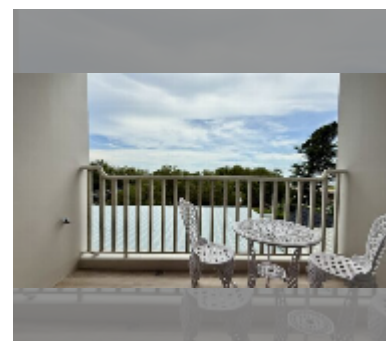

## Condo for sale 3 bedroom 101.6 m<sup>2</sup> in Grand Florida Beachfront Condo Resort Pattaya, Pattaya

**฿ 12,500,000**

**UNIT PARAMETERS:**

UID	FS-241026
quota	foreign quota
type	3 bedroom
size	101.6m <sup>2</sup>
floor	2
view	sea view
equipment: furniture, kitchen appliances, air conditioner, television, washing-machine, refrigerator	

**PROJECT PARAMETERS:**

district	Na Jomtien
buildings	8
floors	7
built in	2020
maintenance	฿ 73,152/year

**FACILITIES:**

**General information:** resort, beach front, underground parking, open parking.  
**Swimming pool:** swimming pool, kids pool, water slides, waterfall, jacuzzi, sunbathing area.  
**Chill zone:** chill zone, garden, barbeque areas.  
**Health zone:** gym, sauna, steam.  
**Other:** reception, lobby, clubhouse, games room, kids playgarden, CCTV, security, minimart.