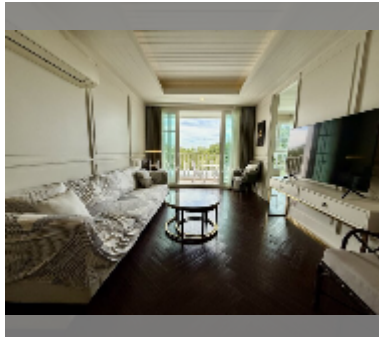

Condo for sale 3 bedroom 101.6 m² in Grand Florida Beachfront Condo Resort Pattaya, Pattaya

฿ 12,500,000

UNIT PARAMETERS:

UID	FS-241026
quota	foreign quota
type	3 bedroom
size	101.6m²
floor	2
view	sea view
equipment: furniture, kitchen appliances, air conditioner, television, washing-machine, refrigerator	

PROJECT PARAMETERS:

district	Na Jomtien
buildings	8
floors	7
built in	2020
maintenance	฿ 73,152/year

FACILITIES:

General information: resort, beach front, underground parking, open parking.
Swimming pool: swimming pool, kids pool, water slides, waterfall, jacuzzi, sunbathing area.
Chill zone: chill zone, garden, barbeque areas.
Health zone: gym, sauna, steam.
Other: reception, lobby, clubhouse, games room, kids playgarden, CCTV, security, minimart.