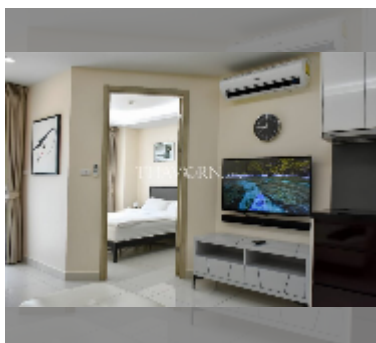

Condo for sale 1 bedroom 36 m² in Water Park Condominium, Pattaya

฿ 2,680,000

UNIT PARAMETERS:

UID	FS-241023
quota	thai quota
type	1 bedroom
size	36m²
floor	2
view	pool view
quality	excellent
equipment: furniture, kitchen appliances, air conditioner, internet, television, washing-machine, refrigerator	
online viewing	yes

PROJECT PARAMETERS:

district	Pratumnak
buildings	1
floors	8
built in	2016
maintenance	฿ 17,280/year

FACILITIES:

General information: lowrise, meters to beach: 400, minutes to beach: 8, open parking, covered parking.

Swimming pool: swimming pool, kids pool, rooftop pool, jacuzzi.

Chill zone: chill zone, garden, rooftop chillout.

Health zone: gym, sauna.

Other: reception, kids playgarden, CCTV, security.