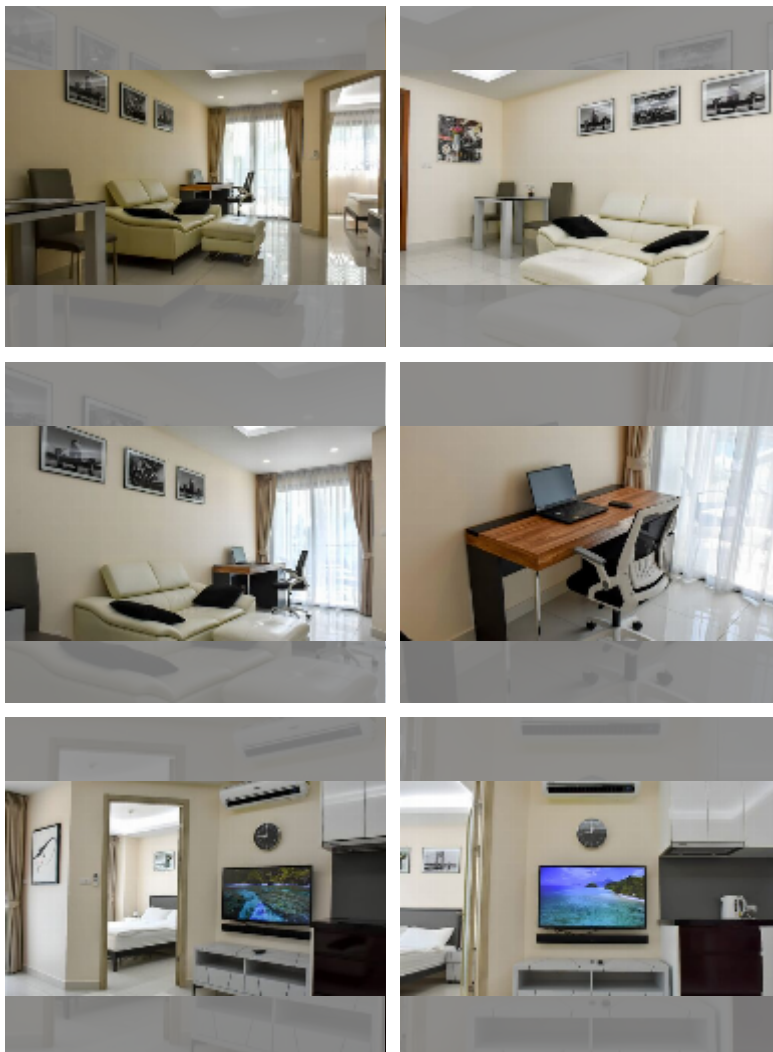

Condo for sale 1 bedroom 36 m² in Water Park Condominium, Pattaya

฿ 2,680,000

UNIT PARAMETERS:

UID	FS-241023
quota	thai quota
type	1 bedroom
size	36m²
floor	2
view	pool view
quality	excellent
equipment: furniture, kitchen appliances, air conditioner, internet, television, washing-machine, refrigerator	
online viewing	yes

PROJECT PARAMETERS:

district	Pratumnak
buildings	1
floors	8
built in	2016
maintenance	฿ 17,280/year

FACILITIES:

General information: lowrise, meters to beach: 400, minutes to beach: 8, open parking, covered parking.

Swimming pool: swimming pool, kids pool, rooftop pool, jacuzzi.

Chill zone: chill zone, garden, rooftop chillout.

Health zone: gym, sauna.

Other: reception, kids playgarden, CCTV, security.