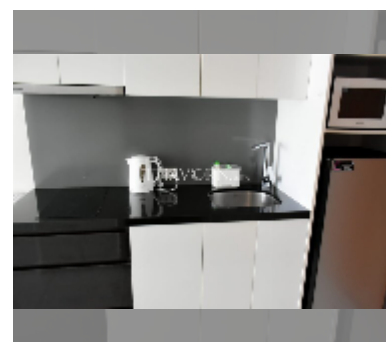

Condo for sale studio 27 m² in Water Park Condominium, Pattaya

฿ 1,725,000

UNIT PARAMETERS:

UID	FS-241021
quota	foreign quota
type	studio
size	27m²
floor	3
view	city view
quality	excellent
equipment: furniture, air conditioner, television, washing-machine	
online viewing	yes

PROJECT PARAMETERS:

district	Pratumnak
buildings	1
floors	8
built in	2016
maintenance	฿ 12,960/year

FACILITIES:

General information: lowrise, meters to beach: 400, minutes to beach: 8, open parking, covered parking.

Swimming pool: swimming pool, kids pool, rooftop pool, jacuzzi.

Chill zone: chill zone, garden, rooftop chillout.

Health zone: gym, sauna.

Other: reception, kids playgarden, CCTV, security.