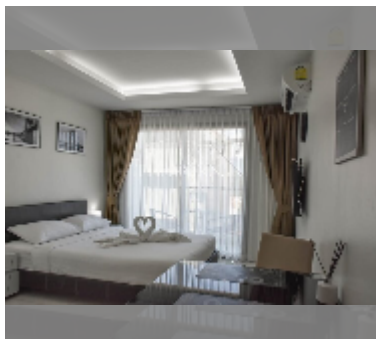

Condo for sale studio 27 m² in Water Park Condominium, Pattaya

฿ 1,725,000

UNIT PARAMETERS:

UID	FS-241021
quota	foreign quota
type	studio
size	27m²
floor	3
view	city view
quality	excellent
equipment: furniture, air conditioner, television, washing-machine	
online viewing	yes

PROJECT PARAMETERS:

district	Pratumnak
buildings	1
floors	8
built in	2016
maintenance	฿ 12,960/year

FACILITIES:

General information: lowrise, meters to beach: 400, minutes to beach: 8, open parking, covered parking.

Swimming pool: swimming pool, kids pool, rooftop pool, jacuzzi.

Chill zone: chill zone, garden, rooftop chillout.

Health zone: gym, sauna.

Other: reception, kids playgarden, CCTV, security.