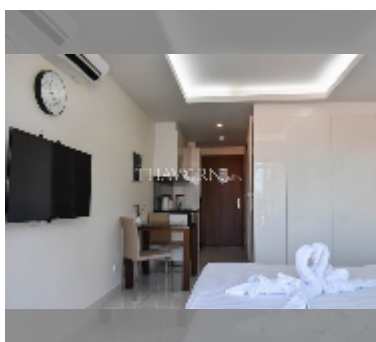

Condo for sale studio 27 m² in Water Park Condominium, Pattaya

฿ 1,725,000

UNIT PARAMETERS:

UID	FS-241021
quota	foreign quota
type	studio
size	27m²
floor	3
view	city view
quality	excellent
equipment: furniture, air conditioner, television, washing-machine	
online viewing	yes

PROJECT PARAMETERS:

district	Pratumnak
buildings	1
floors	8
built in	2016
maintenance	฿ 12,960/year

FACILITIES:

General information: lowrise, meters to beach: 400, minutes to beach: 8, open parking, covered parking.

Swimming pool: swimming pool, kids pool, rooftop pool, jacuzzi.

Chill zone: chill zone, garden, rooftop chillout.

Health zone: gym, sauna.

Other: reception, kids playgarden, CCTV, security.