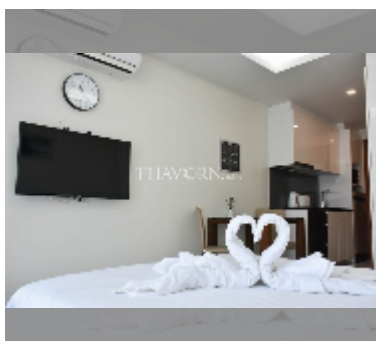

Condo for sale studio 27 m² in Water Park Condominium, Pattaya

฿ 1,725,000

UNIT PARAMETERS:

UID	FS-241021
quota	foreign quota
type	studio
size	27m²
floor	3
view	city view
quality	excellent
equipment: furniture, air conditioner, television, washing-machine	
online viewing	yes

PROJECT PARAMETERS:

district	Pratumnak
buildings	1
floors	8
built in	2016
maintenance	฿ 12,960/year

FACILITIES:

General information: lowrise, meters to beach: 400, minutes to beach: 8, open parking, covered parking.

Swimming pool: swimming pool, kids pool, rooftop pool, jacuzzi.

Chill zone: chill zone, garden, rooftop chillout.

Health zone: gym, sauna.

Other: reception, kids playgarden, CCTV, security.