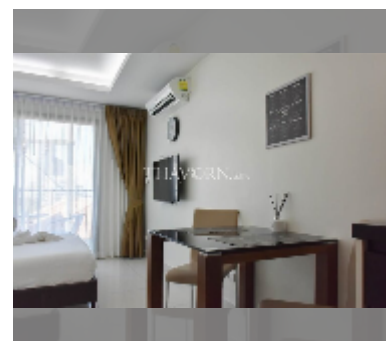

Condo for sale studio 27 m² in Water Park Condominium, Pattaya

฿ 1,725,000

UNIT PARAMETERS:

UID	FS-241021
quota	foreign quota
type	studio
size	27m²
floor	3
view	city view
quality	excellent
equipment: furniture, air conditioner, television, washing-machine	
online viewing	yes

PROJECT PARAMETERS:

district	Pratumnak
buildings	1
floors	8
built in	2016
maintenance	฿ 12,960/year

FACILITIES:

General information: lowrise, meters to beach: 400, minutes to beach: 8, open parking, covered parking.

Swimming pool: swimming pool, kids pool, rooftop pool, jacuzzi.

Chill zone: chill zone, garden, rooftop chillout.

Health zone: gym, sauna.

Other: reception, kids playgarden, CCTV, security.