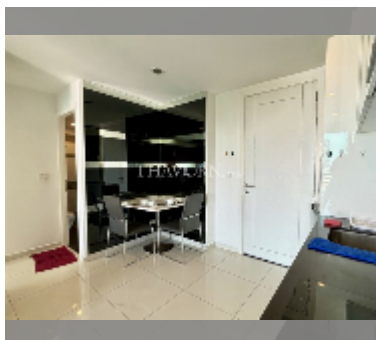

Condo for sale 1 bedroom 36 m² in The Vision, Pattaya

฿ 2,830,000

UNIT PARAMETERS:

UID	FS-241017
quota	foreign quota
type	1 bedroom
size	36m²
floor	6
view	sea view
quality	excellent
equipment: furniture, household appliances, television, refrigerator	
online viewing	yes

PROJECT PARAMETERS:

district	Pratumnak
buildings	1
floors	23
built in	2015

FACILITIES:

General information: highrise, meters to beach: 500, minutes to beach: 10, multi-level parking.

Swimming pool: rooftop pool, infinity view, jacuzzi.

Chill zone: rooftop chillout.

Health zone: gym, sauna.

Other: reception, lobby, CCTV, security, room service.