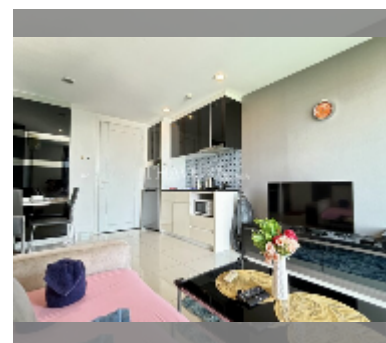

Condo for sale 1 bedroom 36 m² in The Vision, Pattaya

฿ 2,830,000

UNIT PARAMETERS:

UID	FS-241017
quota	foreign quota
type	1 bedroom
size	36m²
floor	6
view	sea view
quality	excellent
equipment: furniture, household appliances, television, refrigerator	
online viewing	yes

PROJECT PARAMETERS:

district	Pratumnak
buildings	1
floors	23
built in	2015

FACILITIES:

General information: highrise, meters to beach: 500, minutes to beach: 10, multi-level parking.

Swimming pool: rooftop pool, infinity view, jacuzzi.

Chill zone: rooftop chillout.

Health zone: gym, sauna.

Other: reception, lobby, CCTV, security, room service.