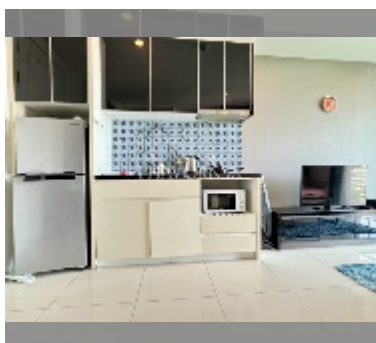

Condo for sale 1 bedroom 36 m² in The Vision, Pattaya

฿ 2,830,000

UNIT PARAMETERS:

UID	FS-241017
quota	foreign quota
type	1 bedroom
size	36m²
floor	6
view	sea view
quality	excellent
equipment: furniture, household appliances, television, refrigerator	
online viewing	yes

PROJECT PARAMETERS:

district	Pratumnak
buildings	1
floors	23
built in	2015

FACILITIES:

General information: highrise, meters to beach: 500, minutes to beach: 10, multi-level parking.

Swimming pool: rooftop pool, infinity view, jacuzzi.

Chill zone: rooftop chillout.

Health zone: gym, sauna.

Other: reception, lobby, CCTV, security, room service.