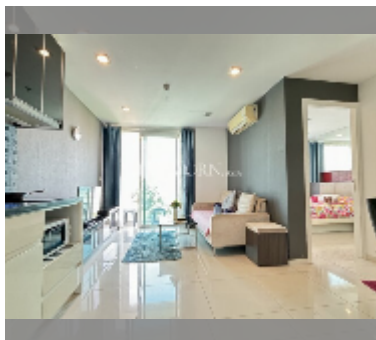

Condo for sale 1 bedroom 36 m² in The Vision, Pattaya

฿ 2,830,000

UNIT PARAMETERS:

UID	FS-241017
quota	foreign quota
type	1 bedroom
size	36m²
floor	6
view	sea view
quality	excellent
equipment: furniture, household appliances, television, refrigerator	
online viewing	yes

PROJECT PARAMETERS:

district	Pratumnak
buildings	1
floors	23
built in	2015

FACILITIES:

General information: highrise, meters to beach: 500, minutes to beach: 10, multi-level parking.

Swimming pool: rooftop pool, infinity view, jacuzzi.

Chill zone: rooftop chillout.

Health zone: gym, sauna.

Other: reception, lobby, CCTV, security, room service.