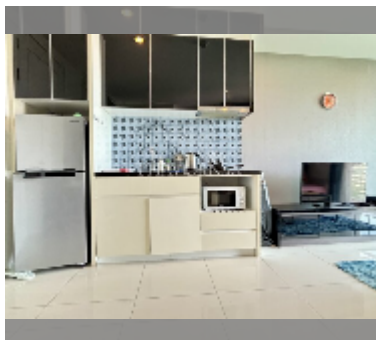

Condo for sale 1 bedroom 36 m² in The Vision, Pattaya

฿ 2,830,000

UNIT PARAMETERS:

UID	FS-241017
quota	foreign quota
type	1 bedroom
size	36m²
floor	6
view	sea view
quality	excellent
equipment: furniture, household appliances, television, refrigerator	
online viewing	yes

PROJECT PARAMETERS:

district	Pratumnak
buildings	1
floors	23
built in	2015

FACILITIES:

General information: highrise, meters to beach: 500, minutes to beach: 10, multi-level parking.

Swimming pool: rooftop pool, infinity view, jacuzzi.

Chill zone: rooftop chillout.

Health zone: gym, sauna.

Other: reception, lobby, CCTV, security, room service.