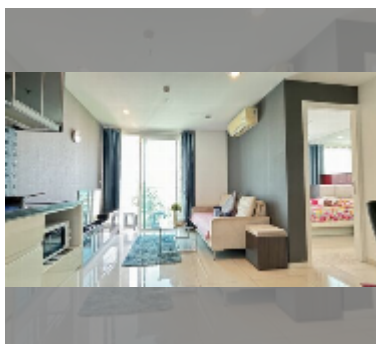

Condo for sale 1 bedroom 36 m² in The Vision, Pattaya

฿ 2,830,000

UNIT PARAMETERS:

UID	FS-241017
quota	foreign quota
type	1 bedroom
size	36m ²
floor	6
view	sea view
quality	excellent
equipment: furniture, household appliances, television, refrigerator	
online viewing	yes

Chill zone: rooftop chillout.

Health zone: gym, sauna.

Other: reception, lobby, CCTV, security, room service.

details