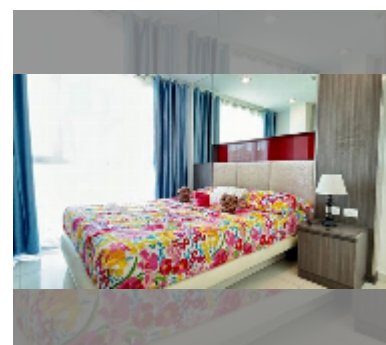

Condo for sale 1 bedroom 36 m² in The Vision, Pattaya

฿ 2,830,000

UNIT PARAMETERS:

UID	FS-241017
quota	foreign quota
type	1 bedroom
size	36m ²
floor	6
view	sea view
quality	excellent
equipment: furniture, household appliances, television, refrigerator	
online viewing	yes

Chill zone: rooftop chillout.

Health zone: gym, sauna.

Other: reception, lobby, CCTV, security, room service.

details