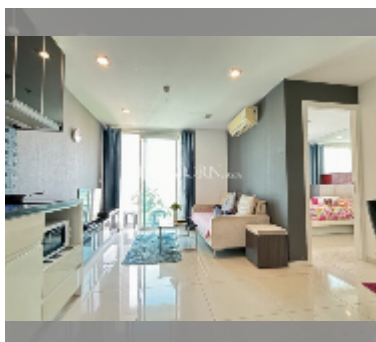

Condo for sale 1 bedroom 36 m² in The Vision, Pattaya

฿ 2,830,000

UNIT PARAMETERS:

UID	FS-241017
quota	foreign quota
type	1 bedroom
size	36m²
floor	6
view	sea view
quality	excellent
equipment: furniture, household appliances, television, refrigerator	
online viewing	yes

PROJECT PARAMETERS:

district	Pratumnak
buildings	1
floors	23
built in	2015

FACILITIES:

General information: highrise, meters to beach: 500, minutes to beach: 10, multi-level parking.

Swimming pool: rooftop pool, infinity view, jacuzzi.

Chill zone: rooftop chillout.

Health zone: gym, sauna.

Other: reception, lobby, CCTV, security, room service.