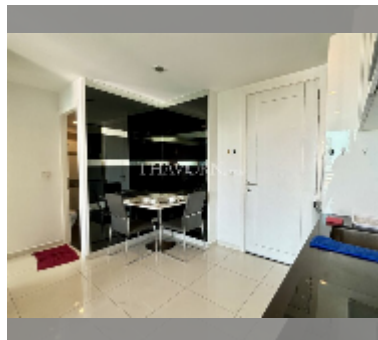

Condo for sale 1 bedroom 36 m² in The Vision, Pattaya

฿ 2,830,000

UNIT PARAMETERS:

UID	FS-241017
quota	foreign quota
type	1 bedroom
size	36m ²
floor	6
view	sea view
quality	excellent
equipment: furniture, household appliances, television, refrigerator	
online viewing	yes

Chill zone: rooftop chillout.

Health zone: gym, sauna.

Other: reception, lobby, CCTV, security, room service.

details