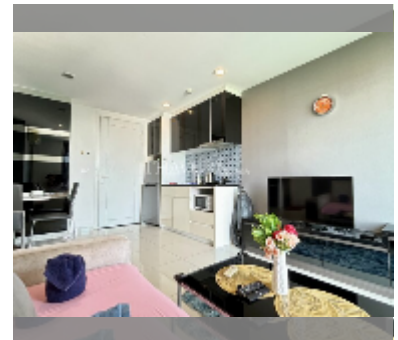

Condo for sale 1 bedroom 36 m² in The Vision, Pattaya

฿ 2,830,000

UNIT PARAMETERS:

UID	FS-241017
quota	foreign quota
type	1 bedroom
size	36m ²
floor	6
view	sea view
quality	excellent
equipment: furniture, household appliances, television, refrigerator	
online viewing	yes

Chill zone: rooftop chillout.

Health zone: gym, sauna.

Other: reception, lobby, CCTV, security, room service.

details