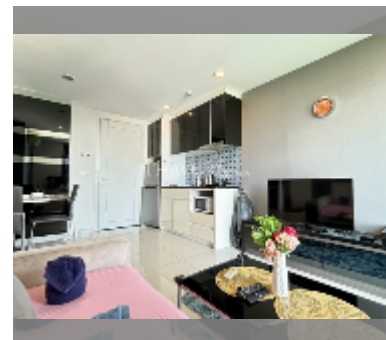

Condo for sale 1 bedroom 36 m² in The Vision, Pattaya

฿ 2,830,000

UNIT PARAMETERS:

UID	FS-241017
quota	foreign quota
type	1 bedroom
size	36m²
floor	6
view	sea view
quality	excellent
equipment: furniture, household appliances, television, refrigerator	
online viewing	yes

PROJECT PARAMETERS:

district	Pratumnak
buildings	1
floors	23
built in	2015

FACILITIES:

General information: highrise, meters to beach: 500, minutes to beach: 10, multi-level parking.

Swimming pool: rooftop pool, infinity view, jacuzzi.

Chill zone: rooftop chillout.

Health zone: gym, sauna.

Other: reception, lobby, CCTV, security, room service.