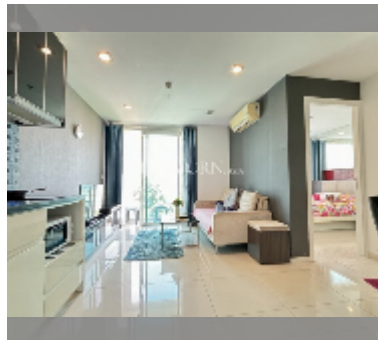

Condo for sale 1 bedroom 36 m² in The Vision, Pattaya

฿ 2,830,000

UNIT PARAMETERS:

UID	FS-241017
quota	foreign quota
type	1 bedroom
size	36m ²
floor	6
view	sea view
quality	excellent
equipment: furniture, household appliances, television, refrigerator	
online viewing	yes

Chill zone: rooftop chillout.

Health zone: gym, sauna.

Other: reception, lobby, CCTV, security, room service.

details