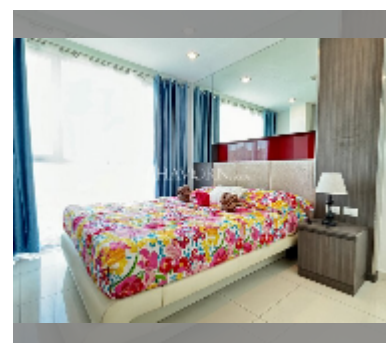

Condo for sale 1 bedroom 36 m² in The Vision, Pattaya

฿ 2,830,000

UNIT PARAMETERS:

UID	FS-241017
quota	foreign quota
type	1 bedroom
size	36m²
floor	6
view	sea view
quality	excellent
equipment: furniture, household appliances, television, refrigerator	
online viewing	yes

PROJECT PARAMETERS:

district	Pratumnak
buildings	1
floors	23
built in	2015

FACILITIES:

General information: highrise, meters to beach: 500, minutes to beach: 10, multi-level parking.

Swimming pool: rooftop pool, infinity view, jacuzzi.

Chill zone: rooftop chillout.

Health zone: gym, sauna.

Other: reception, lobby, CCTV, security, room service.