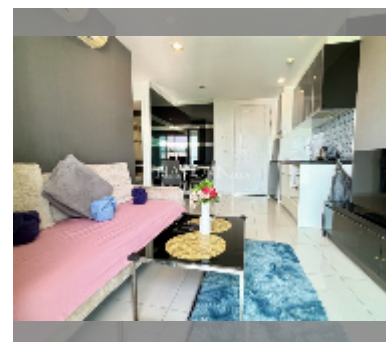

Condo for sale 1 bedroom 36 m² in The Vision, Pattaya

฿ 2,830,000

UNIT PARAMETERS:

UID	FS-241017
quota	foreign quota
type	1 bedroom
size	36m²
floor	6
view	sea view
quality	excellent
equipment: furniture, household appliances, television, refrigerator	
online viewing	yes

PROJECT PARAMETERS:

district	Pratumnak
buildings	1
floors	23
built in	2015

FACILITIES:

General information: highrise, meters to beach: 500, minutes to beach: 10, multi-level parking.

Swimming pool: rooftop pool, infinity view, jacuzzi.

Chill zone: rooftop chillout.

Health zone: gym, sauna.

Other: reception, lobby, CCTV, security, room service.