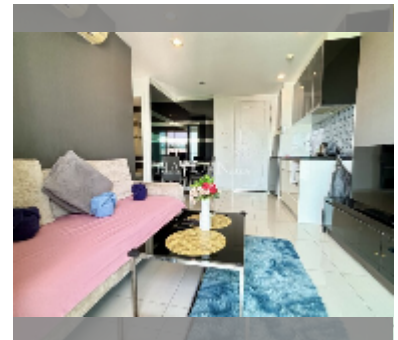

Condo for sale 1 bedroom 36 m² in The Vision, Pattaya

฿ 2,830,000

UNIT PARAMETERS:

UID	FS-241017
quota	foreign quota
type	1 bedroom
size	36m ²
floor	6
view	sea view
quality	excellent
equipment: furniture, household appliances, television, refrigerator	
online viewing	yes

Chill zone: rooftop chillout.

Health zone: gym, sauna.

Other: reception, lobby, CCTV, security, room service.

details