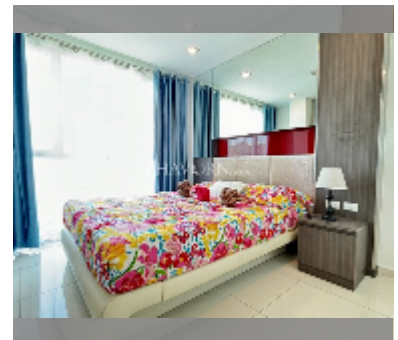

Condo for sale 1 bedroom 36 m² in The Vision, Pattaya

฿ 2,830,000

UNIT PARAMETERS:

UID	FS-241017
quota	foreign quota
type	1 bedroom
size	36m²
floor	6
view	sea view
quality	excellent
equipment: furniture, household appliances, television, refrigerator	
online viewing	yes

PROJECT PARAMETERS:

district	Pratumnak
buildings	1
floors	23
built in	2015

FACILITIES:

General information: highrise, meters to beach: 500, minutes to beach: 10, multi-level parking.

Swimming pool: rooftop pool, infinity view, jacuzzi.

Chill zone: rooftop chillout.

Health zone: gym, sauna.

Other: reception, lobby, CCTV, security, room service.