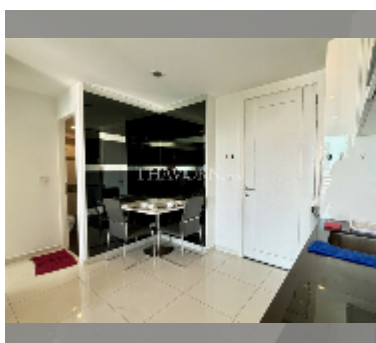

Condo for sale 1 bedroom 36 m² in The Vision, Pattaya

฿ 2,830,000

UNIT PARAMETERS:

UID	FS-241017
quota	foreign quota
type	1 bedroom
size	36m²
floor	6
view	sea view
quality	excellent
equipment: furniture, household appliances, television, refrigerator	
online viewing	yes

PROJECT PARAMETERS:

district	Pratumnak
buildings	1
floors	23
built in	2015

FACILITIES:

General information: highrise, meters to beach: 500, minutes to beach: 10, multi-level parking.

Swimming pool: rooftop pool, infinity view, jacuzzi.

Chill zone: rooftop chillout.

Health zone: gym, sauna.

Other: reception, lobby, CCTV, security, room service.