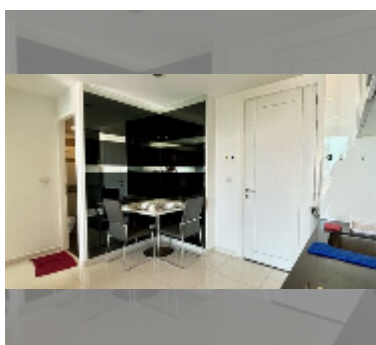

Condo for sale 1 bedroom 36 m² in The Vision, Pattaya

฿ 2,830,000

UNIT PARAMETERS:

UID	FS-241017
quota	foreign quota
type	1 bedroom
size	36m ²
floor	6
view	sea view
quality	excellent
equipment: furniture, household appliances, television, refrigerator	
online viewing	yes

Chill zone: rooftop chillout.

Health zone: gym, sauna.

Other: reception, lobby, CCTV, security, room service.

details