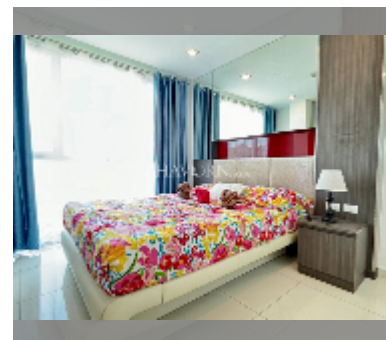

Condo for sale 1 bedroom 36 m² in The Vision, Pattaya

฿ 2,830,000

UNIT PARAMETERS:

UID	FS-241017
quota	foreign quota
type	1 bedroom
size	36m²
floor	6
view	sea view
quality	excellent
equipment: furniture, household appliances, television, refrigerator	
online viewing	yes

PROJECT PARAMETERS:

district	Pratumnak
buildings	1
floors	23
built in	2015

FACILITIES:

General information: highrise, meters to beach: 500, minutes to beach: 10, multi-level parking.

Swimming pool: rooftop pool, infinity view, jacuzzi.

Chill zone: rooftop chillout.

Health zone: gym, sauna.

Other: reception, lobby, CCTV, security, room service.