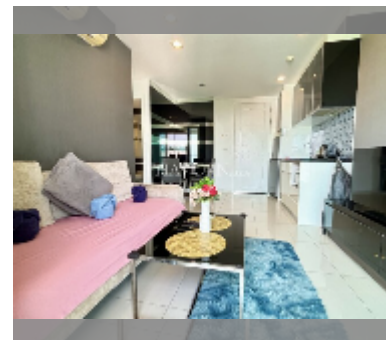

Condo for sale 1 bedroom 36 m² in The Vision, Pattaya

฿ 2,830,000

UNIT PARAMETERS:

UID	FS-241017
quota	foreign quota
type	1 bedroom
size	36m²
floor	6
view	sea view
quality	excellent
equipment: furniture, household appliances, television, refrigerator	
online viewing	yes

PROJECT PARAMETERS:

district	Pratumnak
buildings	1
floors	23
built in	2015

FACILITIES:

General information: highrise, meters to beach: 500, minutes to beach: 10, multi-level parking.

Swimming pool: rooftop pool, infinity view, jacuzzi.

Chill zone: rooftop chillout.

Health zone: gym, sauna.

Other: reception, lobby, CCTV, security, room service.