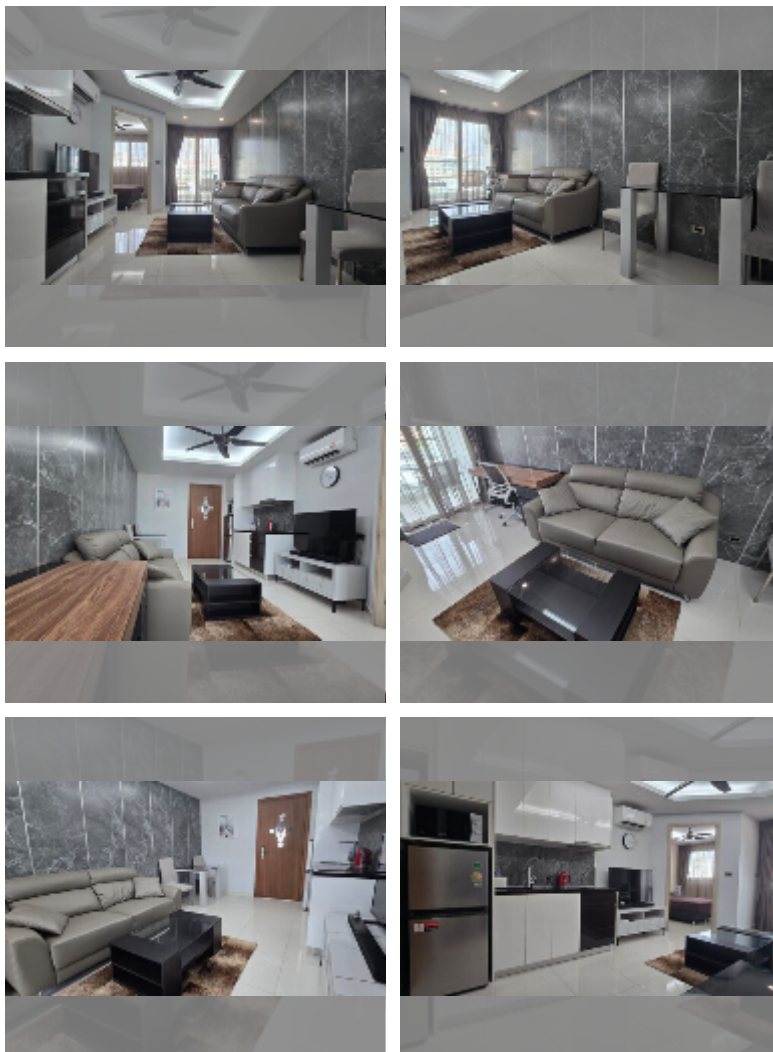

Condo for sale 1 bedroom 38 m² in Water Park Condominium, Pattaya

฿ 2,850,000

UNIT PARAMETERS:

UID	FS-241013
quota	foreign quota
type	1 bedroom
size	38m²
floor	8
view	pool view
quality	excellent
equipment: furniture, kitchen appliances, internet, television, washing-machine	
online viewing	yes

PROJECT PARAMETERS:

district	Pratumnak
buildings	1
floors	8
built in	2016
maintenance	฿ 18,240/year

FACILITIES:

General information: lowrise, meters to beach: 400, minutes to beach: 8, open parking, covered parking.

Swimming pool: swimming pool, kids pool, rooftop pool, jacuzzi.

Chill zone: chill zone, garden, rooftop chillout.

Health zone: gym, sauna.

Other: reception, kids playgarden, CCTV, security.