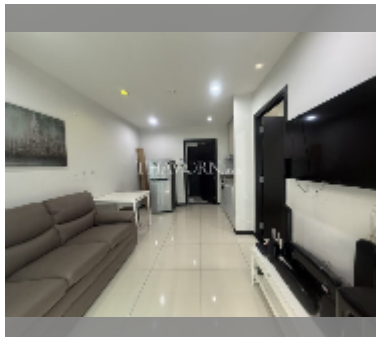

Condo for sale 1 bedroom 35 m² in Siam Oriental Elegance 2, Pattaya

฿ 1,800,000

UNIT PARAMETERS:

UID	FS-241006
quota	company ownership
type	1 bedroom
size	35m²
floor	4
view	city view
quality	good
equipment: furniture, air conditioner, internet, television, washing-machine, refrigerator	
online viewing	yes

PROJECT PARAMETERS:

district	Pratumnak
buildings	1
floors	8
built in	2014
maintenance	฿ 16,380/year

FACILITIES:

General information: lowrise, meters to beach: 500, minutes to beach: 10, pets are allowed, covered parking.

Swimming pool: rooftop pool.

Chill zone: garden, rooftop chillout.

Other: CCTV, security, laundry.