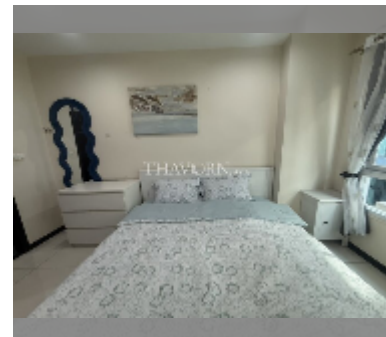

Condo for sale 1 bedroom 35 m² in Siam Oriental Elegance 2, Pattaya

฿ 1,800,000

UNIT PARAMETERS:

UID	FS-241006
quota	company ownership
type	1 bedroom
size	35m²
floor	4
view	city view
quality	good
equipment: furniture, air conditioner, internet, television, washing-machine, refrigerator	
online viewing	yes

PROJECT PARAMETERS:

district	Pratumnak
buildings	1
floors	8
built in	2014
maintenance	฿ 16,380/year

FACILITIES:

General information: lowrise, meters to beach: 500, minutes to beach: 10, pets are allowed, covered parking.

Swimming pool: rooftop pool.

Chill zone: garden, rooftop chillout.

Other: CCTV, security, laundry.