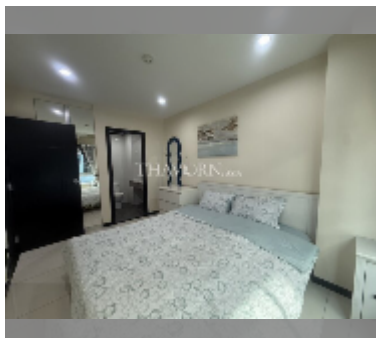

Condo for sale 1 bedroom 35 m² in Siam Oriental Elegance 2, Pattaya

฿ 1,800,000

UNIT PARAMETERS:

UID	FS-241006
quota	company ownership
type	1 bedroom
size	35m²
floor	4
view	city view
quality	good
equipment: furniture, air conditioner, internet, television, washing-machine, refrigerator	
online viewing	yes

PROJECT PARAMETERS:

district	Pratumnak
buildings	1
floors	8
built in	2014
maintenance	฿ 16,380/year

FACILITIES:

General information: lowrise, meters to beach: 500, minutes to beach: 10, pets are allowed, covered parking.

Swimming pool: rooftop pool.

Chill zone: garden, rooftop chillout.

Other: CCTV, security, laundry.