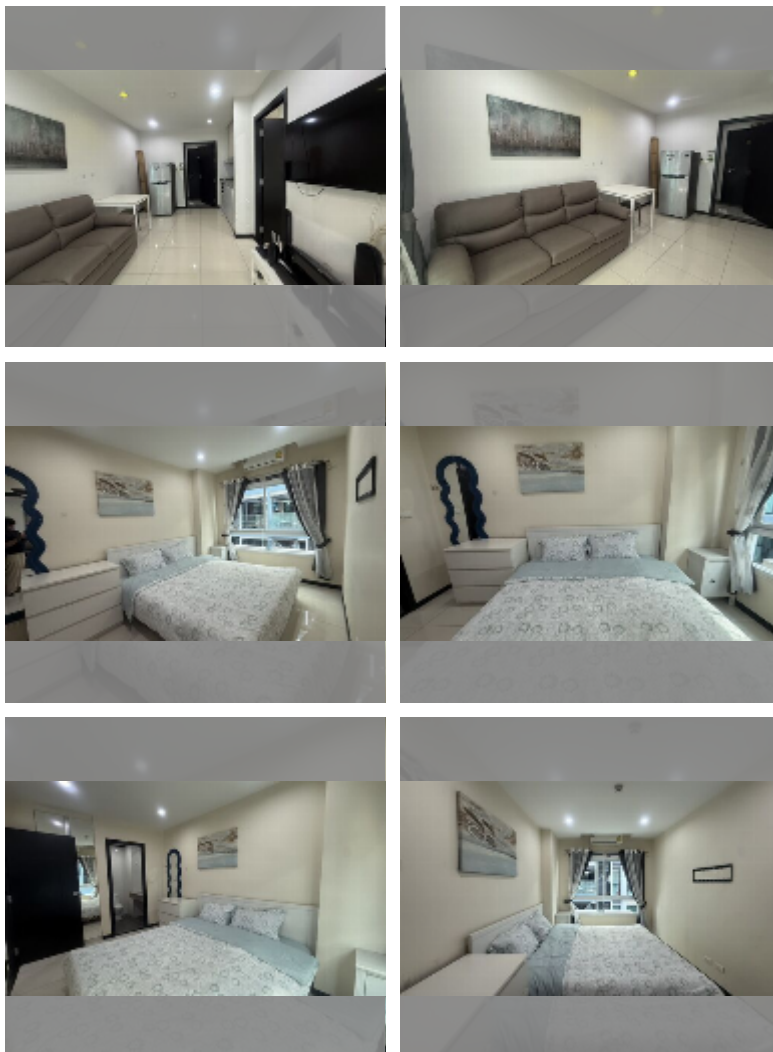

Condo for sale 1 bedroom 35 m² in Siam Oriental Elegance 2, Pattaya

฿ 1,800,000

UNIT PARAMETERS:

UID	FS-241006
quota	company ownership
type	1 bedroom
size	35m²
floor	4
view	city view
quality	good
equipment: furniture, air conditioner, internet, television, washing-machine, refrigerator	
online viewing	yes

PROJECT PARAMETERS:

district	Pratumnak
buildings	1
floors	8
built in	2014
maintenance	฿ 16,380/year

FACILITIES:

General information: lowrise, meters to beach: 500, minutes to beach: 10, pets are allowed, covered parking.

Swimming pool: rooftop pool.

Chill zone: garden, rooftop chillout.

Other: CCTV, security, laundry.