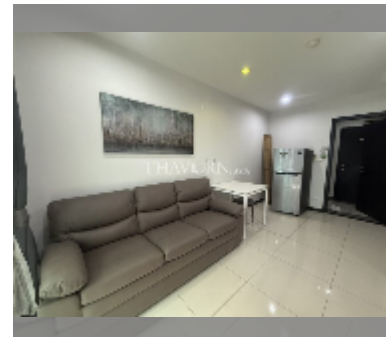

Condo for sale 1 bedroom 35 m² in Siam Oriental Elegance 2, Pattaya

฿ 1,800,000

UNIT PARAMETERS:

UID	FS-241006
quota	company ownership
type	1 bedroom
size	35m²
floor	4
view	city view
quality	good
equipment: furniture, air conditioner, internet, television, washing-machine, refrigerator	
online viewing	yes

PROJECT PARAMETERS:

district	Pratumnak
buildings	1
floors	8
built in	2014
maintenance	฿ 16,380/year

FACILITIES:

General information: lowrise, meters to beach: 500, minutes to beach: 10, pets are allowed, covered parking.

Swimming pool: rooftop pool.

Chill zone: garden, rooftop chillout.

Other: CCTV, security, laundry.