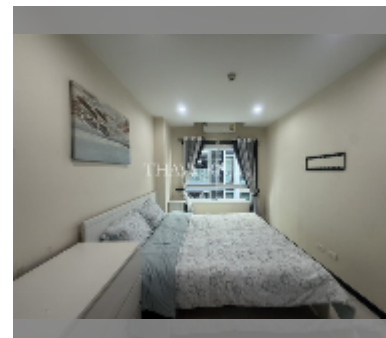

Condo for sale 1 bedroom 35 m² in Siam Oriental Elegance 2, Pattaya

฿ 1,800,000

UNIT PARAMETERS:

UID	FS-241006
quota	company ownership
type	1 bedroom
size	35m²
floor	4
view	city view
quality	good
equipment: furniture, air conditioner, internet, television, washing-machine, refrigerator	
online viewing	yes

PROJECT PARAMETERS:

district	Pratumnak
buildings	1
floors	8
built in	2014
maintenance	฿ 16,380/year

FACILITIES:

General information: lowrise, meters to beach: 500, minutes to beach: 10, pets are allowed, covered parking.

Swimming pool: rooftop pool.

Chill zone: garden, rooftop chillout.

Other: CCTV, security, laundry.