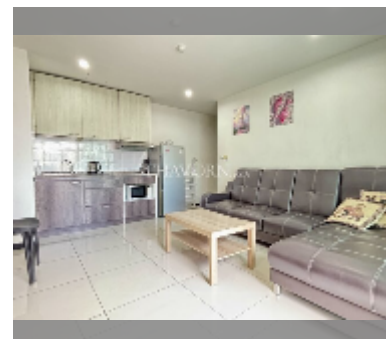

Condo for sale 1 bedroom 42 m² in Siam Oriental Garden 2, Pattaya

฿ 2,550,000

UNIT PARAMETERS:

UID	FS-241005
quota	foreign quota
type	1 bedroom
size	42m²
floor	4
view	city view
quality	good

equipment: furniture, kitchen appliances, air conditioner, internet, television, washing-machine, refrigerator

online viewing	yes

PROJECT PARAMETERS:

district	Pratumnak
buildings	1
floors	8
built in	2014
maintenance	฿ 17,640/year

FACILITIES:

General information: boutique, pets are allowed, covered parking.

Swimming pool: swimming pool.

Other: CCTV, security, minimart, laundry.