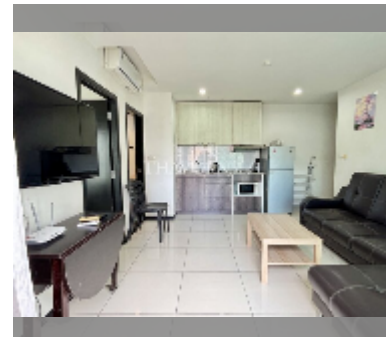

Condo for sale 1 bedroom 42 m² in Siam Oriental Garden 2, Pattaya

฿ 2,550,000

UNIT PARAMETERS:

UID	FS-241005
quota	foreign quota
type	1 bedroom
size	42m²
floor	4
view	city view
quality	good

equipment: furniture, kitchen appliances, air conditioner, internet, television, washing-machine, refrigerator

online viewing	yes

PROJECT PARAMETERS:

district	Pratumnak
buildings	1
floors	8
built in	2014
maintenance	฿ 17,640/year

FACILITIES:

General information: boutique, pets are allowed, covered parking.

Swimming pool: swimming pool.

Other: CCTV, security, minimart, laundry.