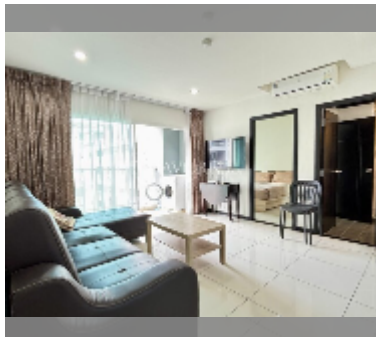

Condo for sale 1 bedroom 42 m² in Siam Oriental Garden 2, Pattaya

฿ 2,550,000

UNIT PARAMETERS:

UID	FS-241005
quota	foreign quota
type	1 bedroom
size	42m²
floor	4
view	city view
quality	good

equipment: furniture, kitchen appliances, air conditioner, internet, television, washing-machine, refrigerator

online viewing	yes

PROJECT PARAMETERS:

district	Pratumnak
buildings	1
floors	8
built in	2014
maintenance	฿ 17,640/year

FACILITIES:

General information: boutique, pets are allowed, covered parking.

Swimming pool: swimming pool.

Other: CCTV, security, minimart, laundry.