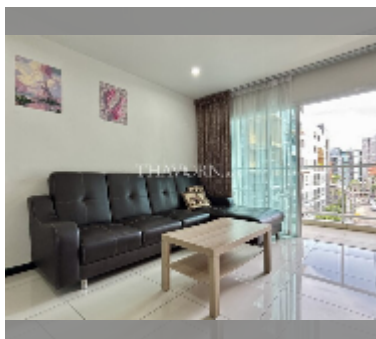

Condo for sale 1 bedroom 42 m² in Siam Oriental Garden 2, Pattaya

฿ 2,550,000

UNIT PARAMETERS:

UID	FS-241005
quota	foreign quota
type	1 bedroom
size	42m²
floor	4
view	city view
quality	good

equipment: furniture, kitchen appliances, air conditioner, internet, television, washing-machine, refrigerator

online viewing	yes

PROJECT PARAMETERS:

district	Pratumnak
buildings	1
floors	8
built in	2014
maintenance	฿ 17,640/year

FACILITIES:

General information: boutique, pets are allowed, covered parking.

Swimming pool: swimming pool.

Other: CCTV, security, minimart, laundry.