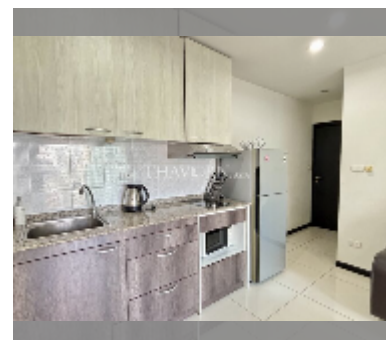

Condo for sale 1 bedroom 42 m² in Siam Oriental Garden 2, Pattaya

฿ 2,550,000

UNIT PARAMETERS:

UID	FS-241005
quota	foreign quota
type	1 bedroom
size	42m²
floor	4
view	city view
quality	good

equipment: furniture, kitchen appliances, air conditioner, internet, television, washing-machine, refrigerator

online viewing	yes

PROJECT PARAMETERS:

district	Pratumnak
buildings	1
floors	8
built in	2014
maintenance	฿ 17,640/year

FACILITIES:

General information: boutique, pets are allowed, covered parking.

Swimming pool: swimming pool.

Other: CCTV, security, minimart, laundry.