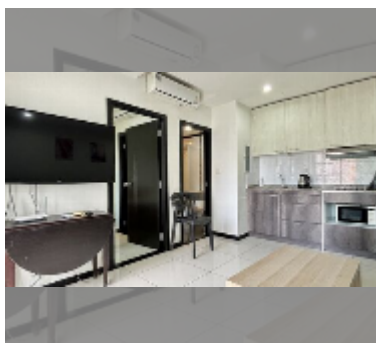

Condo for sale 1 bedroom 42 m² in Siam Oriental Garden 2, Pattaya

฿ 2,550,000

UNIT PARAMETERS:

UID	FS-241005
quota	foreign quota
type	1 bedroom
size	42m²
floor	4
view	city view
quality	good

equipment: furniture, kitchen appliances, air conditioner, internet, television, washing-machine, refrigerator

online viewing	yes

PROJECT PARAMETERS:

district	Pratumnak
buildings	1
floors	8
built in	2014
maintenance	฿ 17,640/year

FACILITIES:

General information: boutique, pets are allowed, covered parking.

Swimming pool: swimming pool.

Other: CCTV, security, minimart, laundry.