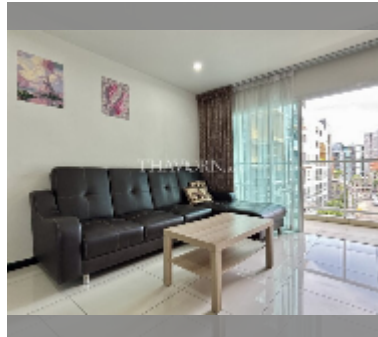

Condo for sale 1 bedroom 42 m² in Siam Oriental Garden 2, Pattaya

฿ 2,550,000

UNIT PARAMETERS:

UID	FS-241005
quota	foreign quota
type	1 bedroom
size	42m²
floor	4
view	city view
quality	good
equipment: furniture, kitchen appliances, air conditioner, internet, television, washing-machine, refrigerator	
online viewing	yes

PROJECT PARAMETERS:

district	Pratumnak
buildings	1
floors	8
built in	2014
maintenance	฿ 17,640/year

FACILITIES:

General information: boutique, pets are allowed, covered parking.

Swimming pool: swimming pool.

Other: CCTV, security, minimart, laundry.