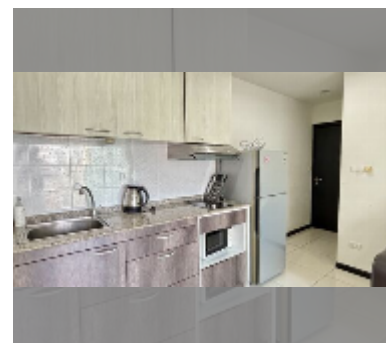

Condo for sale 1 bedroom 42 m² in Siam Oriental Garden 2, Pattaya

฿ 2,550,000

UNIT PARAMETERS:

UID	FS-241005
quota	foreign quota
type	1 bedroom
size	42m²
floor	4
view	city view
quality	good

equipment: furniture, kitchen appliances, air conditioner, internet, television, washing-machine, refrigerator

online viewing	yes

PROJECT PARAMETERS:

district	Pratumnak
buildings	1
floors	8
built in	2014
maintenance	฿ 17,640/year

FACILITIES:

General information: boutique, pets are allowed, covered parking.

Swimming pool: swimming pool.

Other: CCTV, security, minimart, laundry.