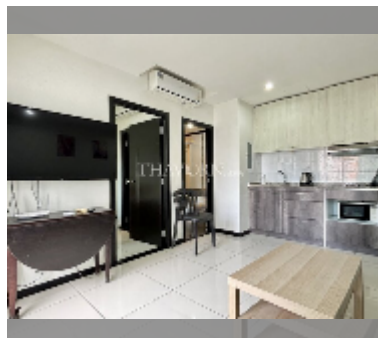

Condo for sale 1 bedroom 42 m² in Siam Oriental Garden 2, Pattaya

฿ 2,550,000

UNIT PARAMETERS:

UID	FS-241005
quota	foreign quota
type	1 bedroom
size	42m²
floor	4
view	city view
quality	good
equipment: furniture, kitchen appliances, air conditioner, internet, television, washing-machine, refrigerator	
online viewing	yes

PROJECT PARAMETERS:

district	Pratumnak
buildings	1
floors	8
built in	2014
maintenance	฿ 17,640/year

FACILITIES:

General information: boutique, pets are allowed, covered parking.

Swimming pool: swimming pool.

Other: CCTV, security, minimart, laundry.