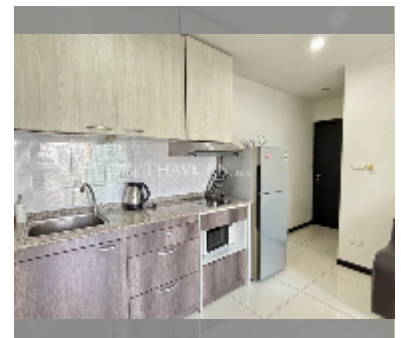

Condo for sale 1 bedroom 42 m² in Siam Oriental Garden 2, Pattaya

฿ 2,550,000

UNIT PARAMETERS:

UID	FS-241005
quota	foreign quota
type	1 bedroom
size	42m²
floor	4
view	city view
quality	good
equipment: furniture, kitchen appliances, air conditioner, internet, television, washing-machine, refrigerator	
online viewing	yes

PROJECT PARAMETERS:

district	Pratumnak
buildings	1
floors	8
built in	2014
maintenance	฿ 17,640/year

FACILITIES:

General information: boutique, pets are allowed, covered parking.

Swimming pool: swimming pool.

Other: CCTV, security, minimart, laundry.