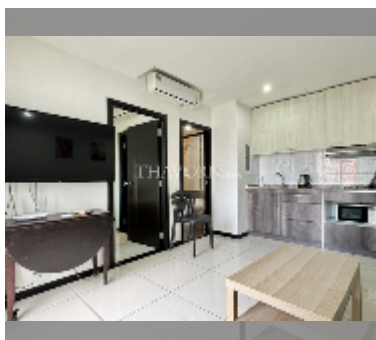

Condo for sale 1 bedroom 42 m² in Siam Oriental Garden 2, Pattaya

฿ 2,550,000

UNIT PARAMETERS:

UID	FS-241005
quota	foreign quota
type	1 bedroom
size	42m²
floor	4
view	city view
quality	good

equipment: furniture, kitchen appliances, air conditioner, internet, television, washing-machine, refrigerator

online viewing	yes

PROJECT PARAMETERS:

district	Pratumnak
buildings	1
floors	8
built in	2014
maintenance	฿ 17,640/year

FACILITIES:

General information: boutique, pets are allowed, covered parking.

Swimming pool: swimming pool.

Other: CCTV, security, minimart, laundry.