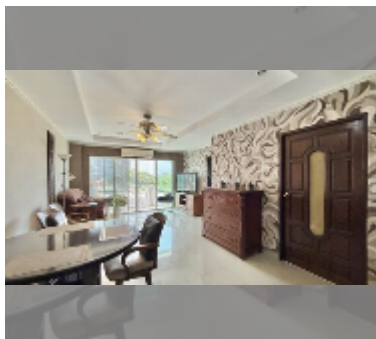

Condo for sale 2 bedroom 69 m² in Beach and Mountain Condo, Pattaya

฿ 2,630,000

UNIT PARAMETERS:

UID	FS-240999
quota	foreign quota
type	2 bedroom
size	69m²
floor	5
view	city view
equipment: furniture, air conditioner, television, refrigerator	

PROJECT PARAMETERS:

district	Jomtien
buildings	1
floors	5
built in	2008

FACILITIES:

General information: lowrise, covered parking.

Swimming pool: swimming pool.

Chill zone: garden.

Other: CCTV, security.