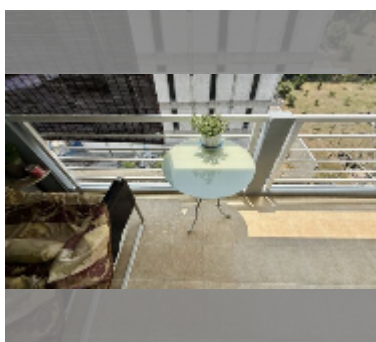

Condo for sale 2 bedroom 69 m² in Beach and Mountain Condo, Pattaya

฿ 2,630,000

UNIT PARAMETERS:

UID	FS-240999
quota	foreign quota
type	2 bedroom
size	69m²
floor	5
view	city view
equipment: furniture, air conditioner, television, refrigerator	

PROJECT PARAMETERS:

district	Jomtien
buildings	1
floors	5
built in	2008

FACILITIES:

General information: lowrise, covered parking.

Swimming pool: swimming pool.

Chill zone: garden.

Other: CCTV, security.