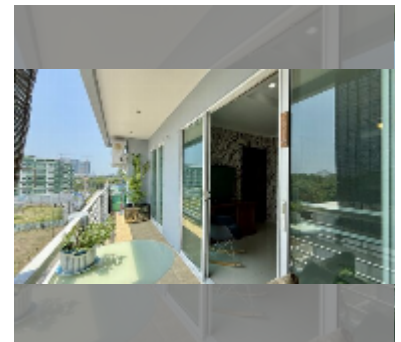

Condo for sale 2 bedroom 69 m² in Beach and Mountain Condo, Pattaya

฿ 2,630,000

UNIT PARAMETERS:

UID	FS-240999
quota	foreign quota
type	2 bedroom
size	69m ²
floor	5
view	city view
equipment: furniture, air conditioner, television, refrigerator	

PROJECT PARAMETERS:

district	Jomtien
buildings	1
floors	5
built in	2008

FACILITIES:

General information: lowrise, covered parking.

Swimming pool: swimming pool.

Chill zone: garden.

Other: CCTV, security.

[details](#)