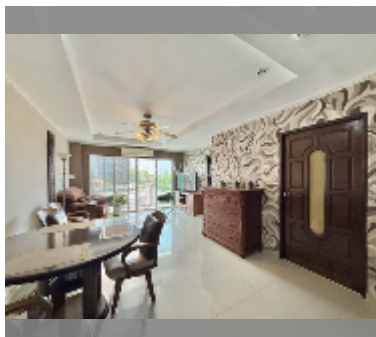

Condo for sale 2 bedroom 69 m² in Beach and Mountain Condo, Pattaya

฿ 2,630,000

UNIT PARAMETERS:

UID	FS-240999
quota	foreign quota
type	2 bedroom
size	69m²
floor	5
view	city view
equipment: furniture, air conditioner, television, refrigerator	

PROJECT PARAMETERS:

district	Jomtien
buildings	1
floors	5
built in	2008

FACILITIES:

General information: lowrise, covered parking.

Swimming pool: swimming pool.

Chill zone: garden.

Other: CCTV, security.