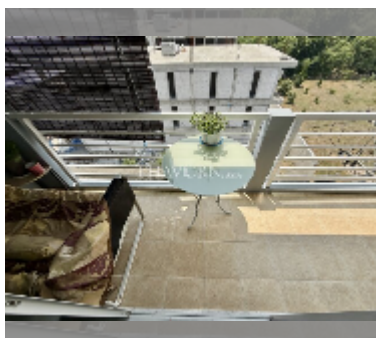

Condo for sale 2 bedroom 69 m² in Beach and Mountain Condo, Pattaya

฿ 2,630,000

UNIT PARAMETERS:

UID	FS-240999
quota	foreign quota
type	2 bedroom
size	69m²
floor	5
view	city view
equipment: furniture, air conditioner, television, refrigerator	

PROJECT PARAMETERS:

district	Jomtien
buildings	1
floors	5
built in	2008

FACILITIES:

General information: lowrise, covered parking.

Swimming pool: swimming pool.

Chill zone: garden.

Other: CCTV, security.