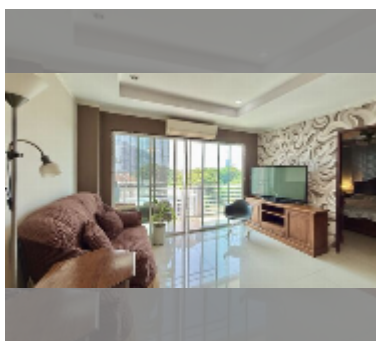

Condo for sale 2 bedroom 69 m² in Beach and Mountain Condo, Pattaya

฿ 2,630,000

UNIT PARAMETERS:

UID	FS-240999
quota	foreign quota
type	2 bedroom
size	69m²
floor	5
view	city view
equipment: furniture, air conditioner, television, refrigerator	

PROJECT PARAMETERS:

district	Jomtien
buildings	1
floors	5
built in	2008

FACILITIES:

General information: lowrise, covered parking.

Swimming pool: swimming pool.

Chill zone: garden.

Other: CCTV, security.