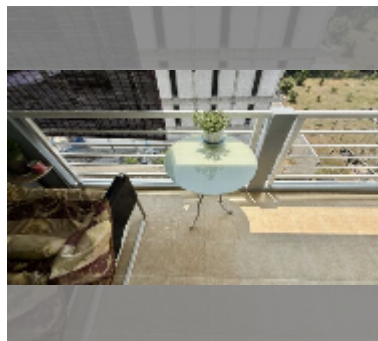

Condo for sale 2 bedroom 69 m² in Beach and Mountain Condo, Pattaya

฿ 2,630,000

UNIT PARAMETERS:

UID	FS-240999
quota	foreign quota
type	2 bedroom
size	69m²
floor	5
view	city view
equipment: furniture, air conditioner, television, refrigerator	

PROJECT PARAMETERS:

district	Jomtien
buildings	1
floors	5
built in	2008

FACILITIES:

General information: lowrise, covered parking.

Swimming pool: swimming pool.

Chill zone: garden.

Other: CCTV, security.