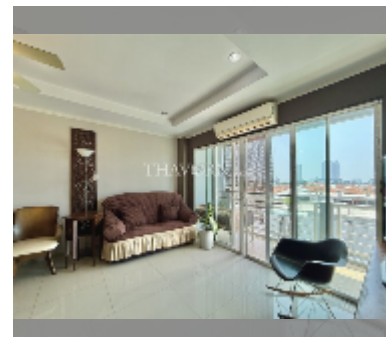

Condo for sale 2 bedroom 69 m² in Beach and Mountain Condo, Pattaya

฿ 2,630,000

UNIT PARAMETERS:

UID	FS-240999
quota	foreign quota
type	2 bedroom
size	69m²
floor	5
view	city view
equipment: furniture, air conditioner, television, refrigerator	

PROJECT PARAMETERS:

district	Jomtien
buildings	1
floors	5
built in	2008

FACILITIES:

General information: lowrise, covered parking.

Swimming pool: swimming pool.

Chill zone: garden.

Other: CCTV, security.