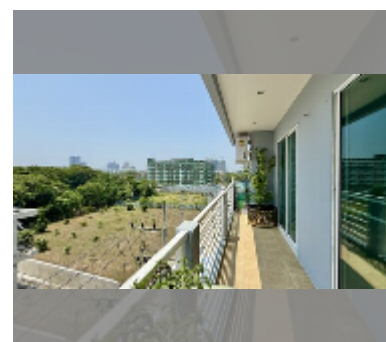

Condo for sale 2 bedroom 69 m² in Beach and Mountain Condo, Pattaya

฿ 2,630,000

UNIT PARAMETERS:

UID	FS-240999
quota	foreign quota
type	2 bedroom
size	69m ²
floor	5
view	city view
equipment: furniture, air conditioner, television, refrigerator	

PROJECT PARAMETERS:

district	Jomtien
buildings	1
floors	5
built in	2008

FACILITIES:

General information: lowrise, covered parking.

Swimming pool: swimming pool.

Chill zone: garden.

Other: CCTV, security.

[details](#)