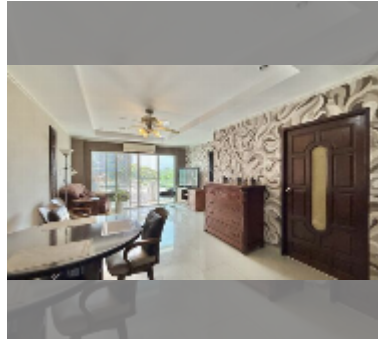

Condo for sale 2 bedroom 69 m² in Beach and Mountain Condo, Pattaya

฿ 2,630,000

UNIT PARAMETERS:

UID	FS-240999
quota	foreign quota
type	2 bedroom
size	69m²
floor	5
view	city view
equipment: furniture, air conditioner, television, refrigerator	

PROJECT PARAMETERS:

district	Jomtien
buildings	1
floors	5
built in	2008

FACILITIES:

General information: lowrise, covered parking.

Swimming pool: swimming pool.

Chill zone: garden.

Other: CCTV, security.