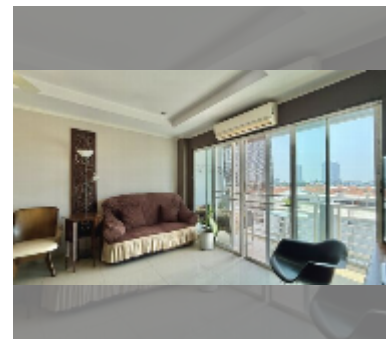

Condo for sale 2 bedroom 69 m² in Beach and Mountain Condo, Pattaya

฿ 2,630,000

UNIT PARAMETERS:

UID	FS-240999
quota	foreign quota
type	2 bedroom
size	69m²
floor	5
view	city view
equipment: furniture, air conditioner, television, refrigerator	

PROJECT PARAMETERS:

district	Jomtien
buildings	1
floors	5
built in	2008

FACILITIES:

General information: lowrise, covered parking.

Swimming pool: swimming pool.

Chill zone: garden.

Other: CCTV, security.