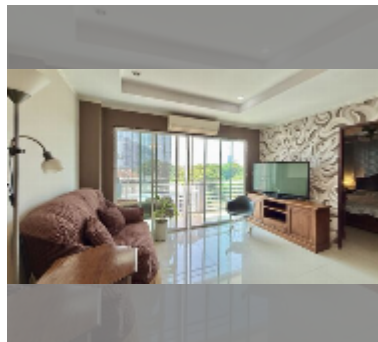

Condo for sale 2 bedroom 69 m² in Beach and Mountain Condo, Pattaya

฿ 2,630,000

UNIT PARAMETERS:

UID	FS-240999
quota	foreign quota
type	2 bedroom
size	69m²
floor	5
view	city view
equipment: furniture, air conditioner, television, refrigerator	

PROJECT PARAMETERS:

district	Jomtien
buildings	1
floors	5
built in	2008

FACILITIES:

General information: lowrise, covered parking.

Swimming pool: swimming pool.

Chill zone: garden.

Other: CCTV, security.