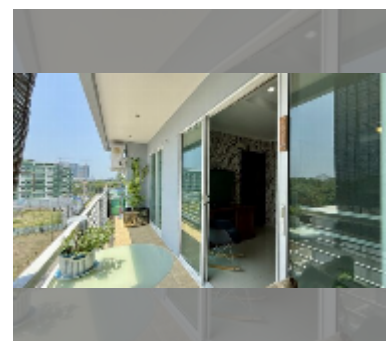

Condo for sale 2 bedroom 69 m² in Beach and Mountain Condo, Pattaya

฿ 2,630,000

UNIT PARAMETERS:

UID	FS-240999
quota	foreign quota
type	2 bedroom
size	69m ²
floor	5
view	city view
equipment: furniture, air conditioner, television, refrigerator	

PROJECT PARAMETERS:

district	Jomtien
buildings	1
floors	5
built in	2008

FACILITIES:

General information: lowrise, covered parking.

Swimming pool: swimming pool.

Chill zone: garden.

Other: CCTV, security.

[details](#)