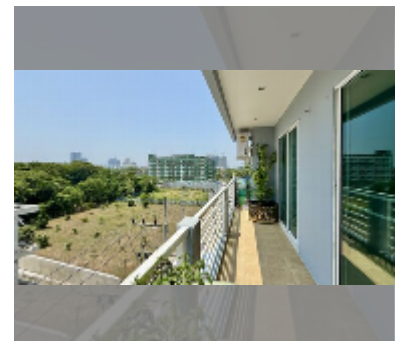

Condo for sale 2 bedroom 69 m² in Beach and Mountain Condo, Pattaya

฿ 2,630,000

UNIT PARAMETERS:

UID	FS-240999
quota	foreign quota
type	2 bedroom
size	69m ²
floor	5
view	city view
equipment: furniture, air conditioner, television, refrigerator	

PROJECT PARAMETERS:

district	Jomtien
buildings	1
floors	5
built in	2008

FACILITIES:

General information: lowrise, covered parking.

Swimming pool: swimming pool.

Chill zone: garden.

Other: CCTV, security.

[details](#)