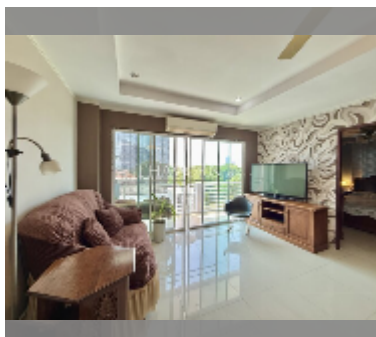

Condo for sale 2 bedroom 69 m² in Beach and Mountain Condo, Pattaya

฿ 2,630,000

UNIT PARAMETERS:

UID	FS-240999
quota	foreign quota
type	2 bedroom
size	69m²
floor	5
view	city view
equipment: furniture, air conditioner, television, refrigerator	

PROJECT PARAMETERS:

district	Jomtien
buildings	1
floors	5
built in	2008

FACILITIES:

General information: lowrise, covered parking.

Swimming pool: swimming pool.

Chill zone: garden.

Other: CCTV, security.