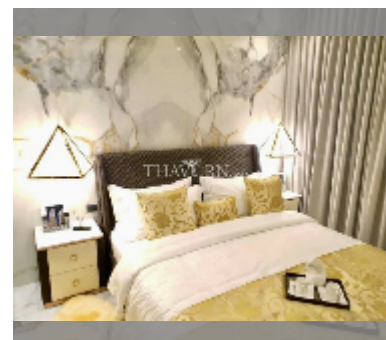

Condo for sale 1 bedroom 29 m² in Grand Solaire Pattaya, Pattaya

฿ 4,200,000

UNIT PARAMETERS:

UID	FS-240971
quota	foreign quota
type	1 bedroom
size	29m²
floor	26
view	city view
quality	excellent
equipment: furniture, household appliances, air conditioner, refrigerator	

PROJECT PARAMETERS:

district	Thappraya
buildings	1
floors	67
built in	2025
maintenance	฿ 13,920/year

FACILITIES:

General information: highrise, open parking, multy-level parking.

Swimming pool: swimming pool, rooftop pool, jacuzzi, sunbathing area.

Chill zone: chill zone, rooftop chillout.

Health zone: gym.

Other: lobby, CCTV, security, laundry.