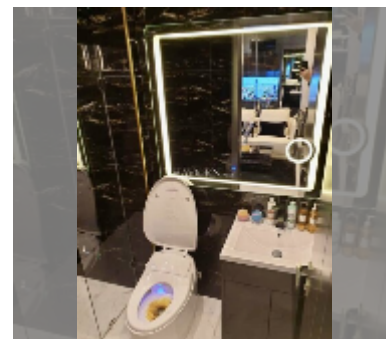

Condo for sale 1 bedroom 29 m² in Grand Solaire Pattaya, Pattaya

฿ 4,200,000

UNIT PARAMETERS:

| | |
|---|------------------|
| UID | FS-240971 |
| quota | foreign quota |
| type | 1 bedroom |
| size | 29m ² |
| floor | 26 |
| view | city view |
| quality | excellent |
| equipment: furniture, household appliances, air conditioner, refrigerator | |

Swimming pool: swimming pool, rooftop pool, jacuzzi, sunbathing area.

Chill zone: chill zone, rooftop chillout.

Health zone: gym.

Other: lobby, CCTV, security, laundry.

[details](#)