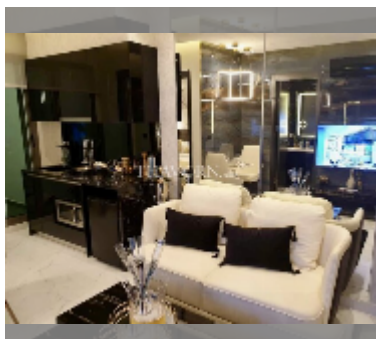

Condo for sale 1 bedroom 29 m² in Grand Solaire Pattaya, Pattaya

฿ 4,200,000

UNIT PARAMETERS:

| | |
|---|------------------|
| UID | FS-240971 |
| quota | foreign quota |
| type | 1 bedroom |
| size | 29m ² |
| floor | 26 |
| view | city view |
| quality | excellent |
| equipment: furniture, household appliances, air conditioner, refrigerator | |

Swimming pool: swimming pool, rooftop pool, jacuzzi, sunbathing area.

Chill zone: chill zone, rooftop chillout.

Health zone: gym.

Other: lobby, CCTV, security, laundry.

[details](#)