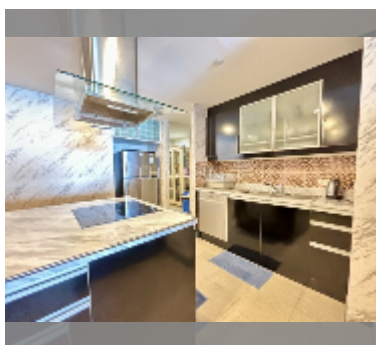

Condo for sale 4 bedroom 268 m² in La Royale, Pattaya

฿ 24,000,000

UNIT PARAMETERS:

UID	FS-240968
quota	foreign quota
type	4 bedroom
size	268m²
floor	22
view	sea view
quality	excellent

equipment: furniture, household appliances, kitchen appliances, television, washing-machine, refrigerator

PROJECT PARAMETERS:

district	Na Jomtien
buildings	1
floors	35
built in	2010

FACILITIES:

General information: highrise, meters to beach: 5, minutes to beach: 50, covered parking.

Swimming pool: swimming pool, kids pool, water slides.

Chill zone: chill zone.

Health zone: gym.

Other: lobby, CCTV, security.