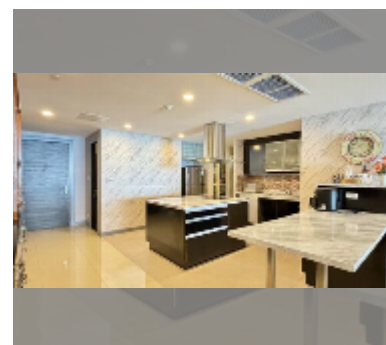

Condo for sale 4 bedroom 268 m² in La Royale, Pattaya

฿ 24,000,000

UNIT PARAMETERS:

UID	FS-240968
quota	foreign quota
type	4 bedroom
size	268m²
floor	22
view	sea view
quality	excellent
equipment: furniture, household appliances, kitchen appliances, television, washing-machine, refrigerator	

PROJECT PARAMETERS:

district	Na Jomtien
buildings	1
floors	35
built in	2010

FACILITIES:

General information: highrise, meters to beach: 5, minutes to beach: 50, covered parking.

Swimming pool: swimming pool, kids pool, water slides.

Chill zone: chill zone.

Health zone: gym.

Other: lobby, CCTV, security.