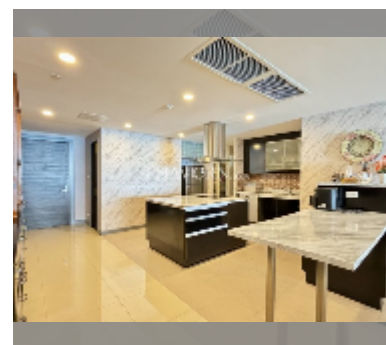

Condo for sale 4 bedroom 268 m² in La Royale, Pattaya

฿ 24,000,000

UNIT PARAMETERS:

UID	FS-240968
quota	foreign quota
type	4 bedroom
size	268m²
floor	22
view	sea view
quality	excellent

equipment: furniture, household appliances, kitchen appliances, television, washing-machine, refrigerator

PROJECT PARAMETERS:

district	Na Jomtien
buildings	1
floors	35
built in	2010

FACILITIES:

General information: highrise, meters to beach: 5, minutes to beach: 50, covered parking.

Swimming pool: swimming pool, kids pool, water slides.

Chill zone: chill zone.

Health zone: gym.

Other: lobby, CCTV, security.