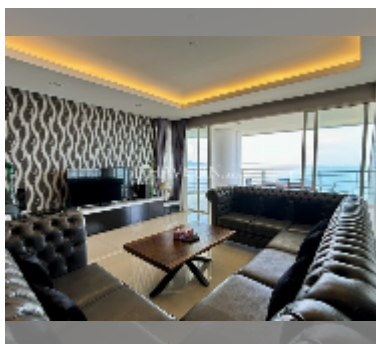

Condo for sale 4 bedroom 268 m² in La Royale, Pattaya

฿ 24,000,000

UNIT PARAMETERS:

UID	FS-240968
quota	foreign quota
type	4 bedroom
size	268m²
floor	22
view	sea view
quality	excellent

equipment: furniture, household appliances, kitchen appliances, television, washing-machine, refrigerator

PROJECT PARAMETERS:

district	Na Jomtien
buildings	1
floors	35
built in	2010

FACILITIES:

General information: highrise, meters to beach: 5, minutes to beach: 50, covered parking.

Swimming pool: swimming pool, kids pool, water slides.

Chill zone: chill zone.

Health zone: gym.

Other: lobby, CCTV, security.