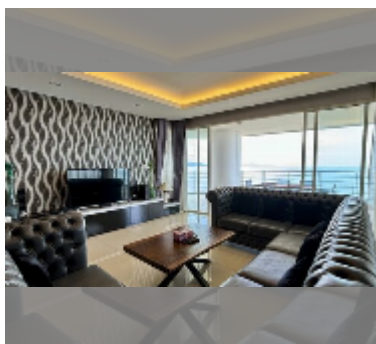

Condo for sale 4 bedroom 268 m² in La Royale, Pattaya

฿ 24,000,000

UNIT PARAMETERS:

UID	FS-240968
quota	foreign quota
type	4 bedroom
size	268m²
floor	22
view	sea view
quality	excellent
equipment: furniture, household appliances, kitchen appliances, television, washing-machine, refrigerator	

PROJECT PARAMETERS:

district	Na Jomtien
buildings	1
floors	35
built in	2010

FACILITIES:

General information: highrise, meters to beach: 5, minutes to beach: 50, covered parking.

Swimming pool: swimming pool, kids pool, water slides.

Chill zone: chill zone.

Health zone: gym.

Other: lobby, CCTV, security.