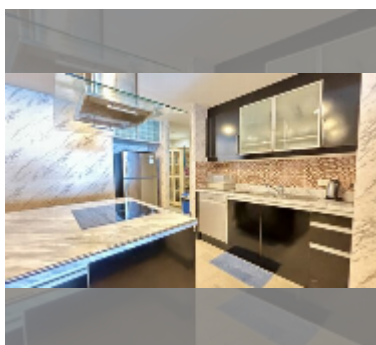

Condo for sale 4 bedroom 268 m² in La Royale, Pattaya

฿ 24,000,000

UNIT PARAMETERS:

UID	FS-240968
quota	foreign quota
type	4 bedroom
size	268m²
floor	22
view	sea view
quality	excellent
equipment: furniture, household appliances, kitchen appliances, television, washing-machine, refrigerator	

PROJECT PARAMETERS:

district	Na Jomtien
buildings	1
floors	35
built in	2010

FACILITIES:

General information: highrise, meters to beach: 5, minutes to beach: 50, covered parking.

Swimming pool: swimming pool, kids pool, water slides.

Chill zone: chill zone.

Health zone: gym.

Other: lobby, CCTV, security.