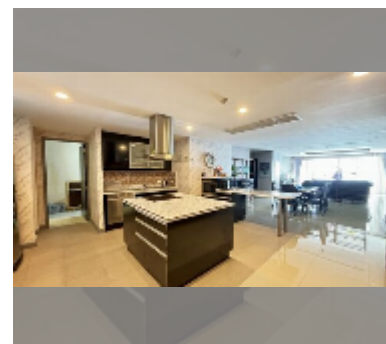

Condo for sale 4 bedroom 268 m² in La Royale, Pattaya

฿ 24,000,000

UNIT PARAMETERS:

UID	FS-240968
quota	foreign quota
type	4 bedroom
size	268m²
floor	22
view	sea view
quality	excellent
equipment: furniture, household appliances, kitchen appliances, television, washing-machine, refrigerator	

PROJECT PARAMETERS:

district	Na Jomtien
buildings	1
floors	35
built in	2010

FACILITIES:

General information: highrise, meters to beach: 5, minutes to beach: 50, covered parking.

Swimming pool: swimming pool, kids pool, water slides.

Chill zone: chill zone.

Health zone: gym.

Other: lobby, CCTV, security.