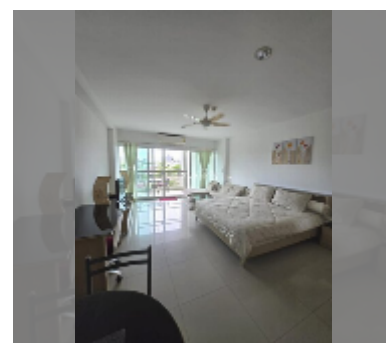

Condo for sale studio 55 m² in View Talay 5, Pattaya

฿ 2,999,000

UNIT PARAMETERS:

UID	FS-240965
quota	foreign quota
type	studio
size	55m²
floor	3
view	city view
quality	good
equipment: furniture, refrigerator	
online viewing	yes

PROJECT PARAMETERS:

district	Thappraya
buildings	2
floors	22
built in	2007
maintenance	฿ 13,200/year

FACILITIES:

General information: highrise, meters to beach: 150, minutes to beach: 3, open parking, covered parking.

Swimming pool: swimming pool.

Other: reception, CCTV, security, minimart, laundry, room service.