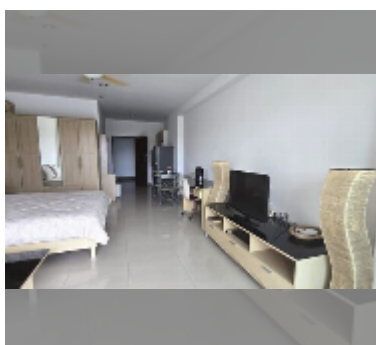

Condo for sale studio 55 m² in View Talay 5, Pattaya

฿ 2,999,000

UNIT PARAMETERS:

UID	FS-240965
quota	foreign quota
type	studio
size	55m²
floor	3
view	city view
quality	good
equipment: furniture, refrigerator	
online viewing	yes

PROJECT PARAMETERS:

district	Thappraya
buildings	2
floors	22
built in	2007
maintenance	฿ 13,200/year

FACILITIES:

General information: highrise, meters to beach: 150, minutes to beach: 3, open parking, covered parking.

Swimming pool: swimming pool.

Other: reception, CCTV, security, minimart, laundry, room service.