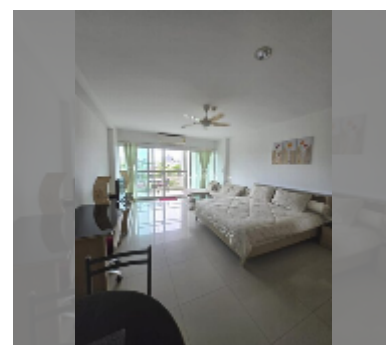

Condo for sale studio 55 m² in View Talay 5, Pattaya

฿ 2,999,000

UNIT PARAMETERS:

UID	FS-240965
quota	foreign quota
type	studio
size	55m²
floor	3
view	city view
quality	good
equipment: furniture, refrigerator	
online viewing	yes

PROJECT PARAMETERS:

district	Thappraya
buildings	2
floors	22
built in	2007
maintenance	฿ 13,200/year

FACILITIES:

General information: highrise, meters to beach: 150, minutes to beach: 3, open parking, covered parking.

Swimming pool: swimming pool.

Other: reception, CCTV, security, minimart, laundry, room service.