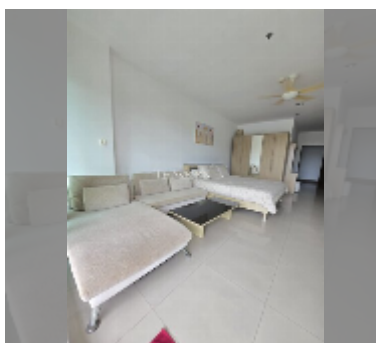

Condo for sale studio 55 m² in View Talay 5, Pattaya

฿ 2,999,000

UNIT PARAMETERS:

UID	FS-240965
quota	foreign quota
type	studio
size	55m²
floor	3
view	city view
quality	good
equipment: furniture, refrigerator	
online viewing	yes

PROJECT PARAMETERS:

district	Thappraya
buildings	2
floors	22
built in	2007
maintenance	฿ 13,200/year

FACILITIES:

General information: highrise, meters to beach: 150, minutes to beach: 3, open parking, covered parking.

Swimming pool: swimming pool.

Other: reception, CCTV, security, minimart, laundry, room service.