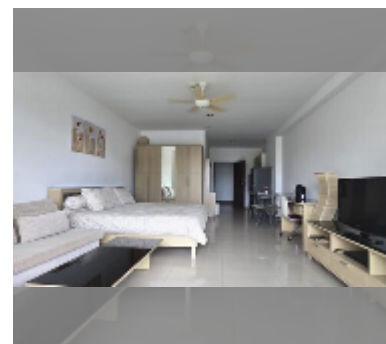

Condo for sale studio 55 m² in View Talay 5, Pattaya

฿ 2,999,000

UNIT PARAMETERS:

UID	FS-240965
quota	foreign quota
type	studio
size	55m²
floor	3
view	city view
quality	good
equipment: furniture, refrigerator	
online viewing	yes

PROJECT PARAMETERS:

district	Thappraya
buildings	2
floors	22
built in	2007
maintenance	฿ 13,200/year

FACILITIES:

General information: highrise, meters to beach: 150, minutes to beach: 3, open parking, covered parking.

Swimming pool: swimming pool.

Other: reception, CCTV, security, minimart, laundry, room service.