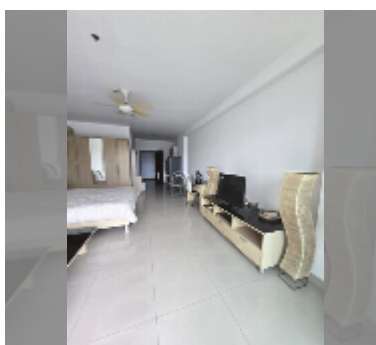

Condo for sale studio 55 m² in View Talay 5, Pattaya

฿ 2,999,000

UNIT PARAMETERS:

UID	FS-240965
quota	foreign quota
type	studio
size	55m²
floor	3
view	city view
quality	good
equipment: furniture, refrigerator	
online viewing	yes

PROJECT PARAMETERS:

district	Thappraya
buildings	2
floors	22
built in	2007
maintenance	฿ 13,200/year

FACILITIES:

General information: highrise, meters to beach: 150, minutes to beach: 3, open parking, covered parking.

Swimming pool: swimming pool.

Other: reception, CCTV, security, minimart, laundry, room service.