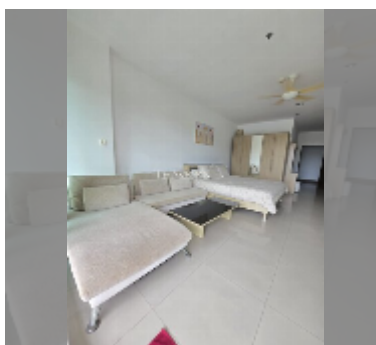

Condo for sale studio 55 m² in View Talay 5, Pattaya

฿ 2,999,000

UNIT PARAMETERS:

UID	FS-240965
quota	foreign quota
type	studio
size	55m²
floor	3
view	city view
quality	good
equipment: furniture, refrigerator	
online viewing	yes

PROJECT PARAMETERS:

district	Thappraya
buildings	2
floors	22
built in	2007
maintenance	฿ 13,200/year

FACILITIES:

General information: highrise, meters to beach: 150, minutes to beach: 3, open parking, covered parking.

Swimming pool: swimming pool.

Other: reception, CCTV, security, minimart, laundry, room service.