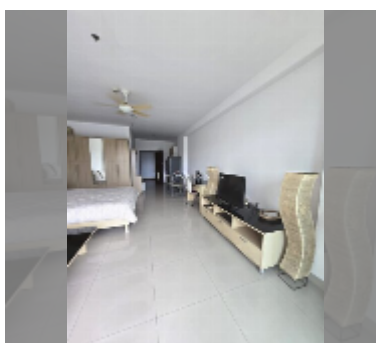

Condo for sale studio 55 m² in View Talay 5, Pattaya

฿ 2,999,000

UNIT PARAMETERS:

UID	FS-240965
quota	foreign quota
type	studio
size	55m²
floor	3
view	city view
quality	good
equipment: furniture, refrigerator	
online viewing	yes

PROJECT PARAMETERS:

district	Thappraya
buildings	2
floors	22
built in	2007
maintenance	฿ 13,200/year

FACILITIES:

General information: highrise, meters to beach: 150, minutes to beach: 3, open parking, covered parking.

Swimming pool: swimming pool.

Other: reception, CCTV, security, minimart, laundry, room service.